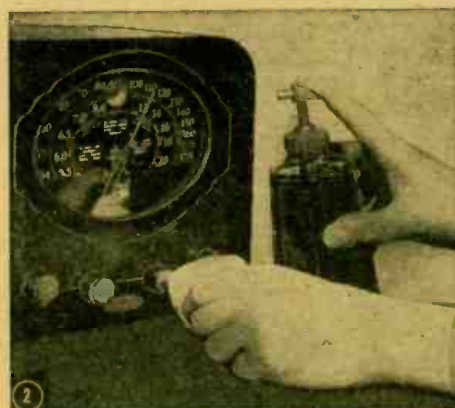

Photo 1. Dust from the speaker grille cloth and around the edges of the cabinet wood is quickly removed with a small brush picked up at the dime store.

Photo 2. Cleaning of glass dial faces is speeded up and done efficiently with liquid window cleaner used in a sprayer. The inside of the glass also should be cleaned while the chassis is out of the cabinet.