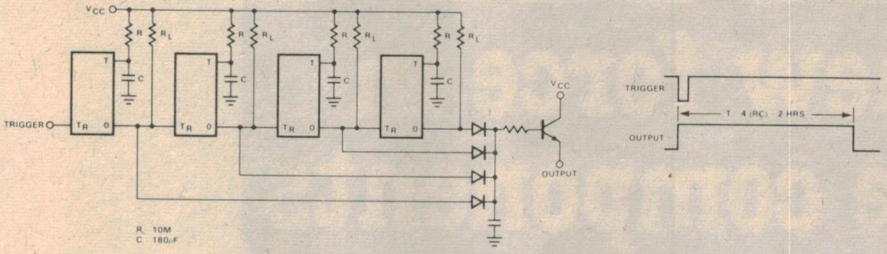

NE558 — Quad Timer

TWO HOUR TIMER

RING COUNTER

LONG-TIME DELAY

ASTABLE OPERATION (OSCILLATOR)

VARIABLE FREQUENCY OSCILLATOR WITH FIXED DUTY CYCLE