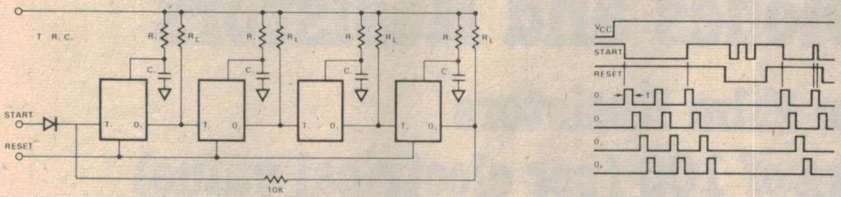

NE558 — Quad Timer

TWO HOUR TIMER

RING COUNTER

LONG-TIME DELAY

ASTABLE OPERATION (OSCILLATOR)

VARIABLE FREQUENCY OSCILLATOR WITH FIXED DUTY CYCLE