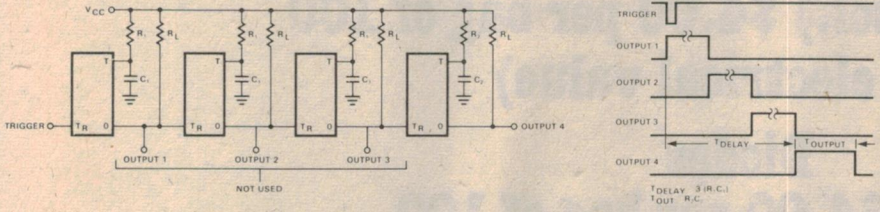

NE558 — Quad Timer

TWO HOUR TIMER

RING COUNTER

LONG-TIME DELAY

ASTABLE OPERATION (OSCILLATOR)

VARIABLE FREQUENCY OSCILLATOR WITH FIXED DUTY CYCLE