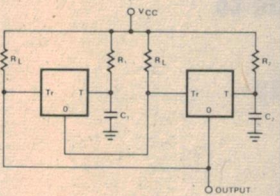

NE558 — Quad Timer

TWO HOUR TIMER

RING COUNTER

LONG-TIME DELAY

ASTABLE OPERATION (OSCILLATOR)

VARIABLE FREQUENCY OSCILLATOR WITH FIXED DUTY CYCLE