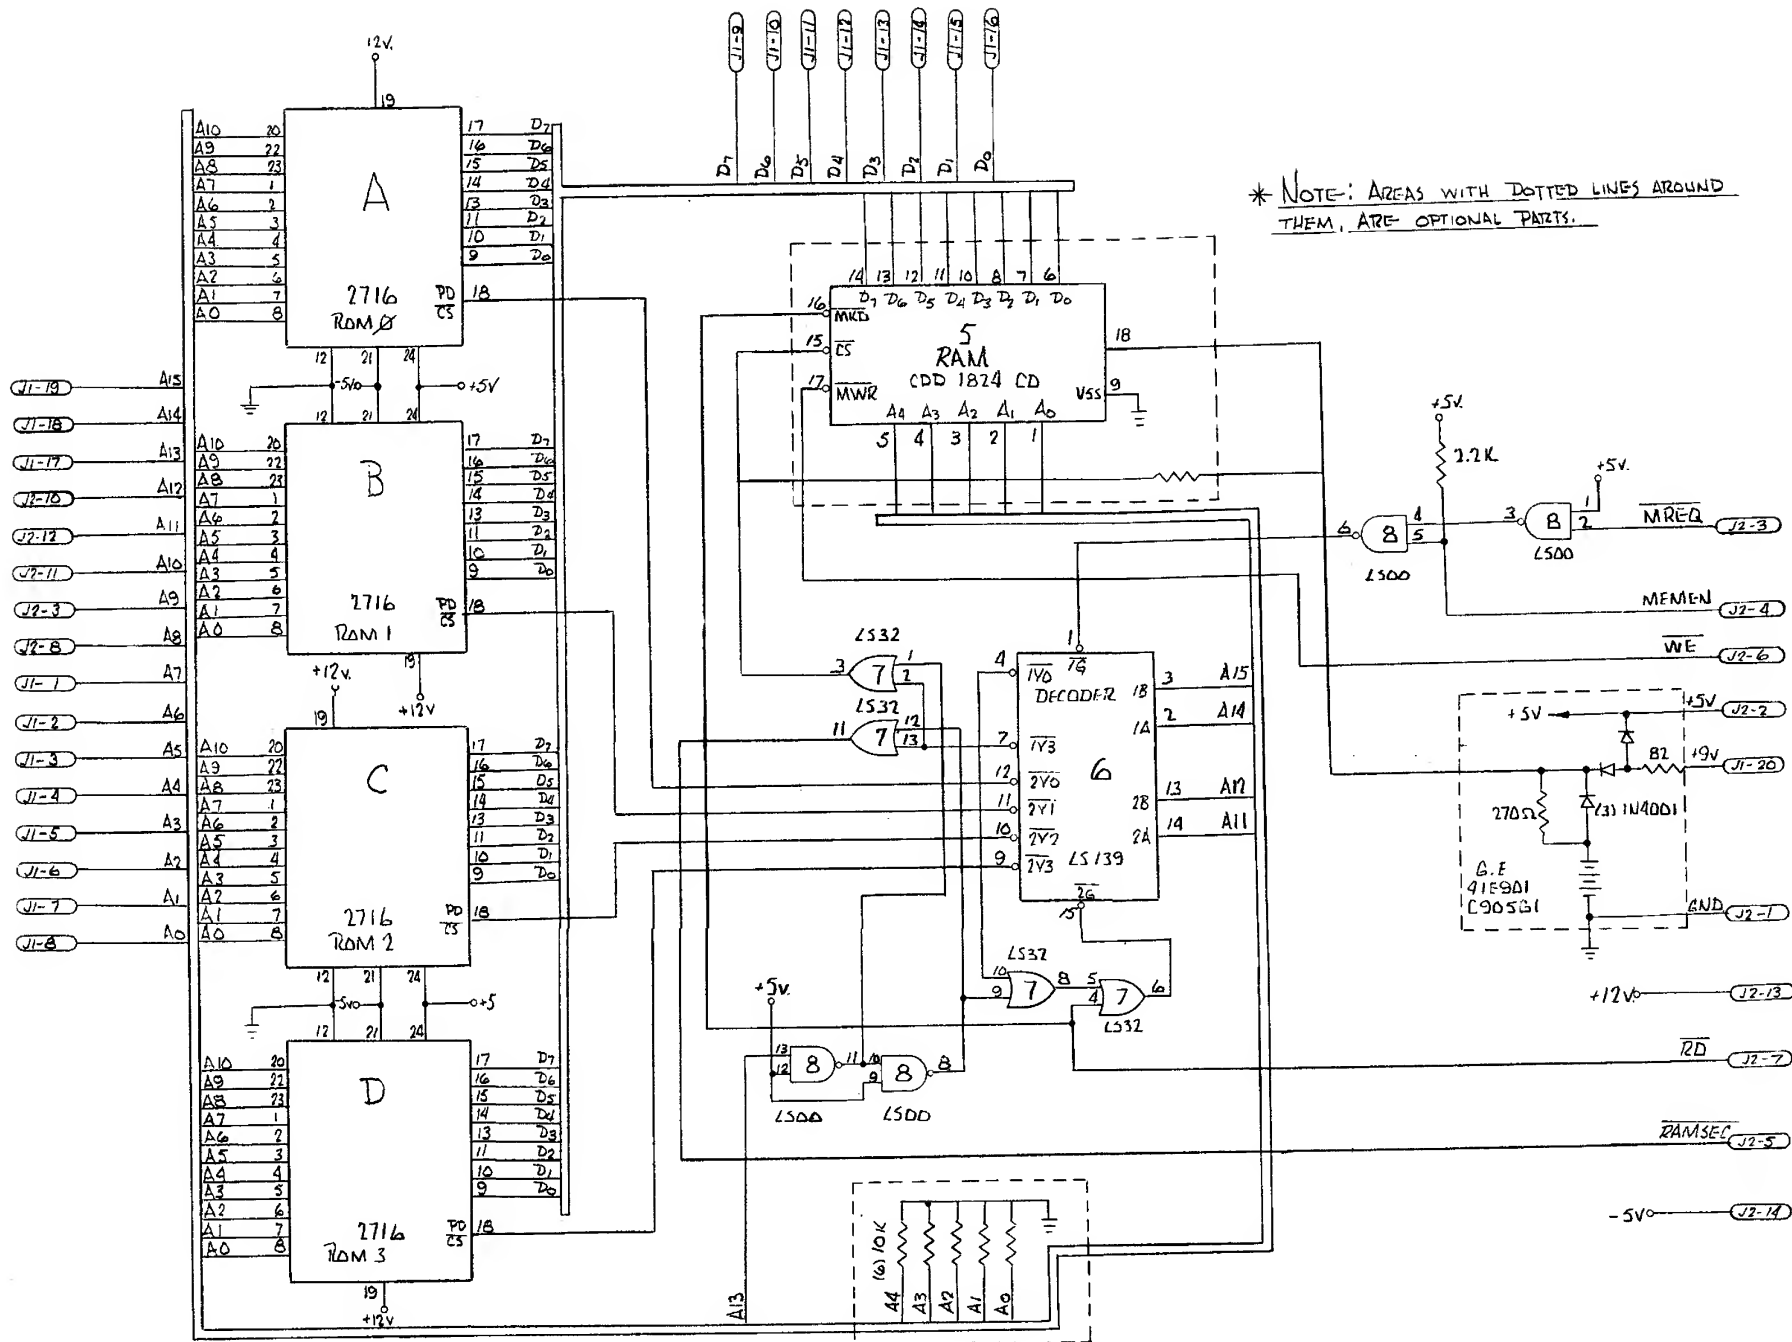

NOTES: \perp IS COMMON CENTER TAP
 |||| IS SPECIAL GROUND AND CAN BE CONNECTED TO COMMON CIRCUITS
 POWER SUPPLY TO BE USED WITH MOTHER BOARD R.C.A082-90002-K000

"SEA WOLF II"
 MIDWAY MFG. CO.
 10750 W. GRAND AVE.
 FRANKLIN PARK, IL. 60131
 6-1-78

MOTHER BOARD A084-90002-B625

CHARACTERIZATION
 P.C. A084-91312-A625

GAME LOGIC P.C. A084-90700-D625

LEFT PERISCOPE LITES
 P.C. A084-91100-B625

RIGHT PERISCOPE LITES
 P.C. A084-91100-B625

LEFT PERISCOPE ENCODER
 P.C. A080-91101-A000

RIGHT PERISCOPE ENCODER
 P.C. A080-91101-A000

SELECT ONE PLAYER
 LEFT TRIGGER
 RIGHT TRIGGER
 SELECT TWO PLAYERS

MK 4027-4

MIDWAY MFG. CO.
10750 W. GRAND AVE.
FRANKLIN PARK, IL. 60131
"SEA WOLF II"
GAME LOGIC SCHEMATIC
P. C. A084-90700-D625
6-1-78