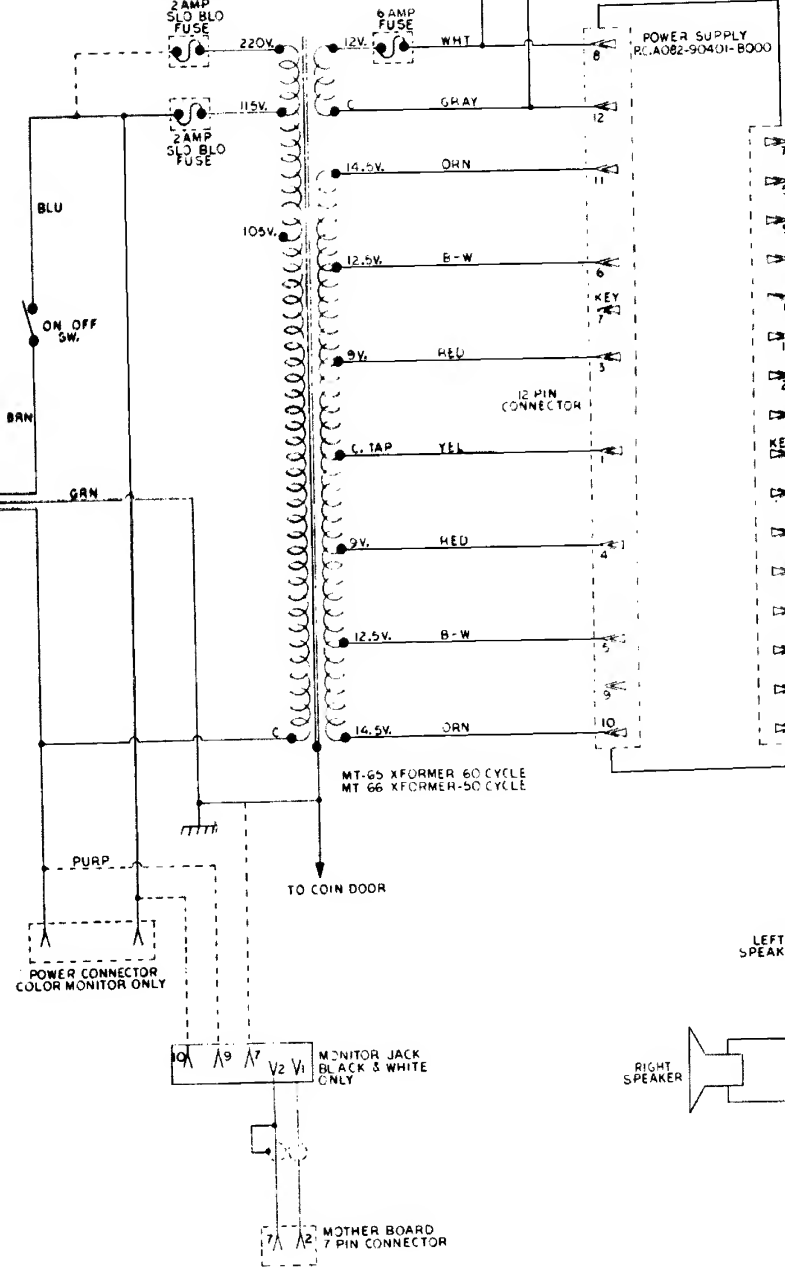

NOTES: \perp IS COMMON CENTER TAP
 |||| IS SPECIAL GROUND AND CAN BE CONNECTED TO COMMON CIRCUITS
 POWER SUPPLY TO BE USED WITH MOTHER BOARD R.C.A082-90002-K000

"SEA WOLF II"
 MIDWAY MFG. CO.
 10750 W. GRAND AVE.
 FRANKLIN PARK, IL. 60131
 6-1-78

MOTHER BOARD A084-90002-B625

CHARACTERIZATION
 P.C. A084-91312-A625

GAME LOGIC P.C. A084-90700-D625

LEFT PERISCOPE LITES
 P.C. A084-91100-B625

RIGHT PERISCOPE LITES
 P.C. A084-91100-B625

LEFT PERISCOPE ENCODER
 P.C. A080-91101-A000

RIGHT PERISCOPE ENCODER
 P.C. A080-91101-A000

SELECT ONE PLAYER
 LEFT TRIGGER
 RIGHT TRIGGER
 SELECT TWO PLAYERS

MK 4027-4

MIDWAY MFG. CO.
10750 W. GRAND AVE.
FRANKLIN PARK, IL. 60131
"SEA WOLF II"
GAME LOGIC SCHEMATIC
P. C. A084-90700-D625
6-1-78