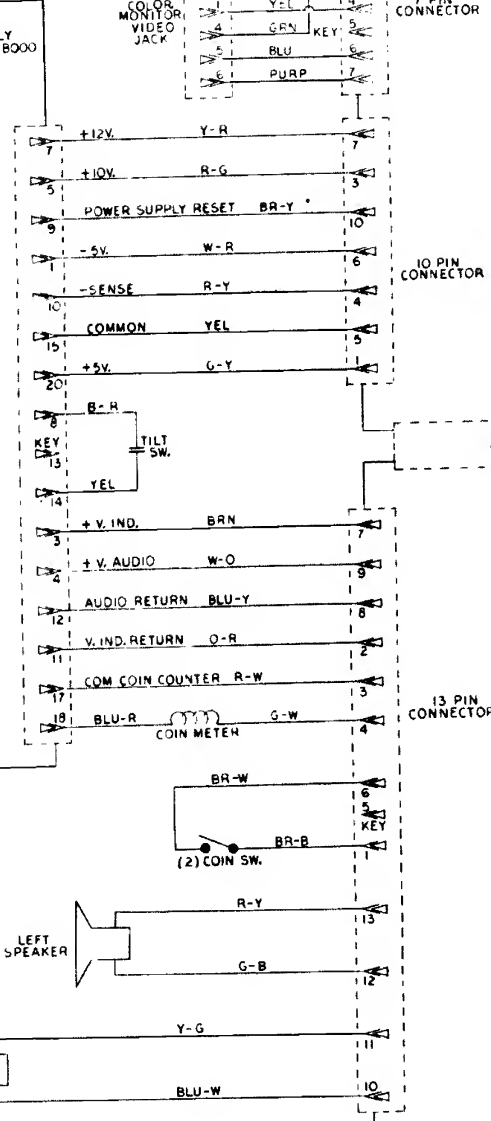

NOTES: \perp IS COMMON CENTER TAP
 |||| IS SPECIAL GROUND AND CAN BE CONNECTED TO COMMON CIRCUITS
 POWER SUPPLY TO BE USED WITH MOTHER BOARD R.C.A082-90002-K000

"SEA WOLF II"
 MIDWAY MFG. CO.
 10750 W. GRAND AVE.
 FRANKLIN PARK, IL. 60131
 6-1-78

MOTHER BOARD A084-90002-B625

CHARACTERIZATION
 P.C. A084-91312-A625

GAME LOGIC P.C. A084-90700-D625

LEFT PERISCOPE LITES
 P.C. A084-91100-B625

RIGHT PERISCOPE LITES
 P.C. A084-91100-B625

LEFT PERISCOPE ENCODER
 P.C. A080-91101-A000

RIGHT PERISCOPE ENCODER
 P.C. A080-91101-A000

SELECT ONE PLAYER
 LEFT TRIGGER
 RIGHT TRIGGER
 SELECT TWO PLAYERS

MK 4027-4

MIDWAY MFG. CO.
10750 W. GRAND AVE.
FRANKLIN PARK, IL. 60131
"SEA WOLF II"
GAME LOGIC SCHEMATIC
P. C. A084-90700-D625
6-1-78