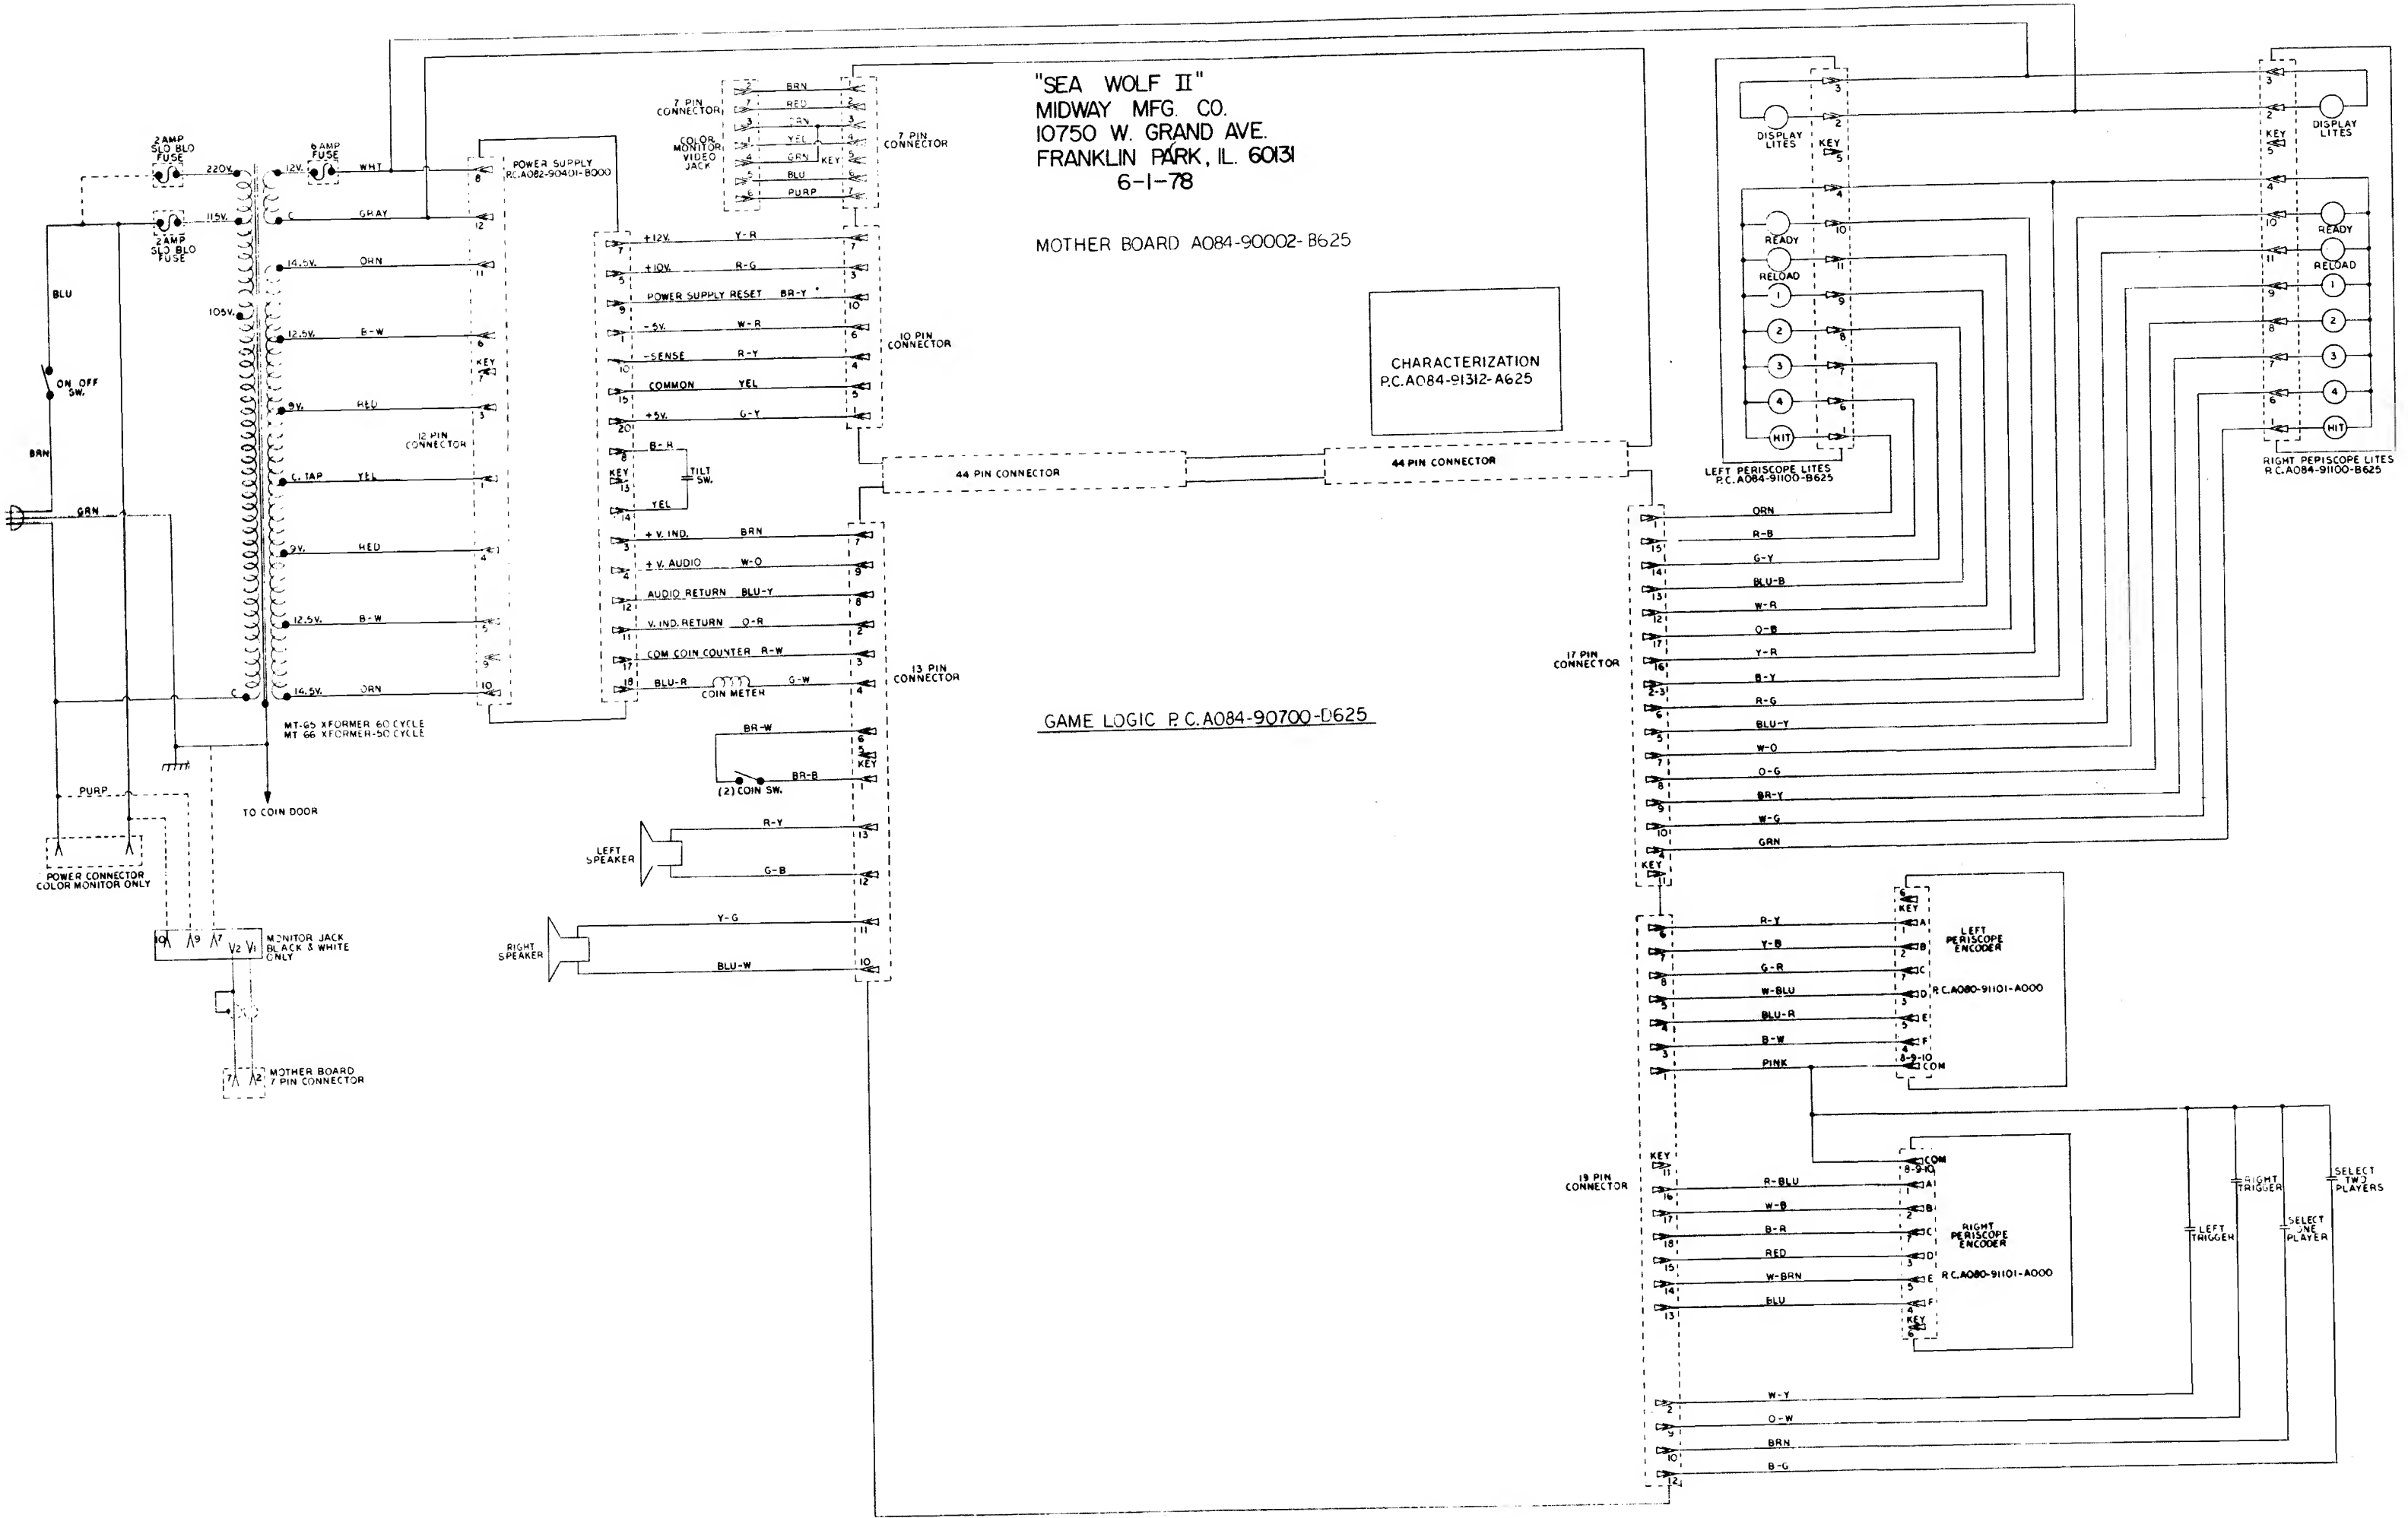

NOTES: \perp IS COMMON CENTER TAP
 |||| IS SPECIAL GROUND AND CAN BE CONNECTED TO COMMON CIRCUITS
 POWER SUPPLY TO BE USED WITH MOTHER BOARD R.C.A082-90002-K000

"SEA WOLF II"
 MIDWAY MFG. CO.
 10750 W. GRAND AVE.
 FRANKLIN PARK, IL. 60131
 6-1-78

MOTHER BOARD A084-90002-B625

CHARACTERIZATION
 P.C. A084-91312-A625

GAME LOGIC P.C. A084-90700-D625

LEFT PERISCOPE LITES
 P.C. A084-91100-B625

RIGHT PERISCOPE LITES
 P.C. A084-91100-B625

LEFT PERISCOPE ENCODER
 P.C. A080-91101-A000

RIGHT PERISCOPE ENCODER
 P.C. A080-91101-A000

SELECT ONE PLAYER
 LEFT TRIGGER
 RIGHT TRIGGER
 SELECT TWO PLAYERS

MK 4027-4

MIDWAY MFG. CO.
10750 W. GRAND AVE.
FRANKLIN PARK, IL. 60131
"SEA WOLF II"
GAME LOGIC SCHEMATIC
P. C. A084-90700-D625
6-1-78