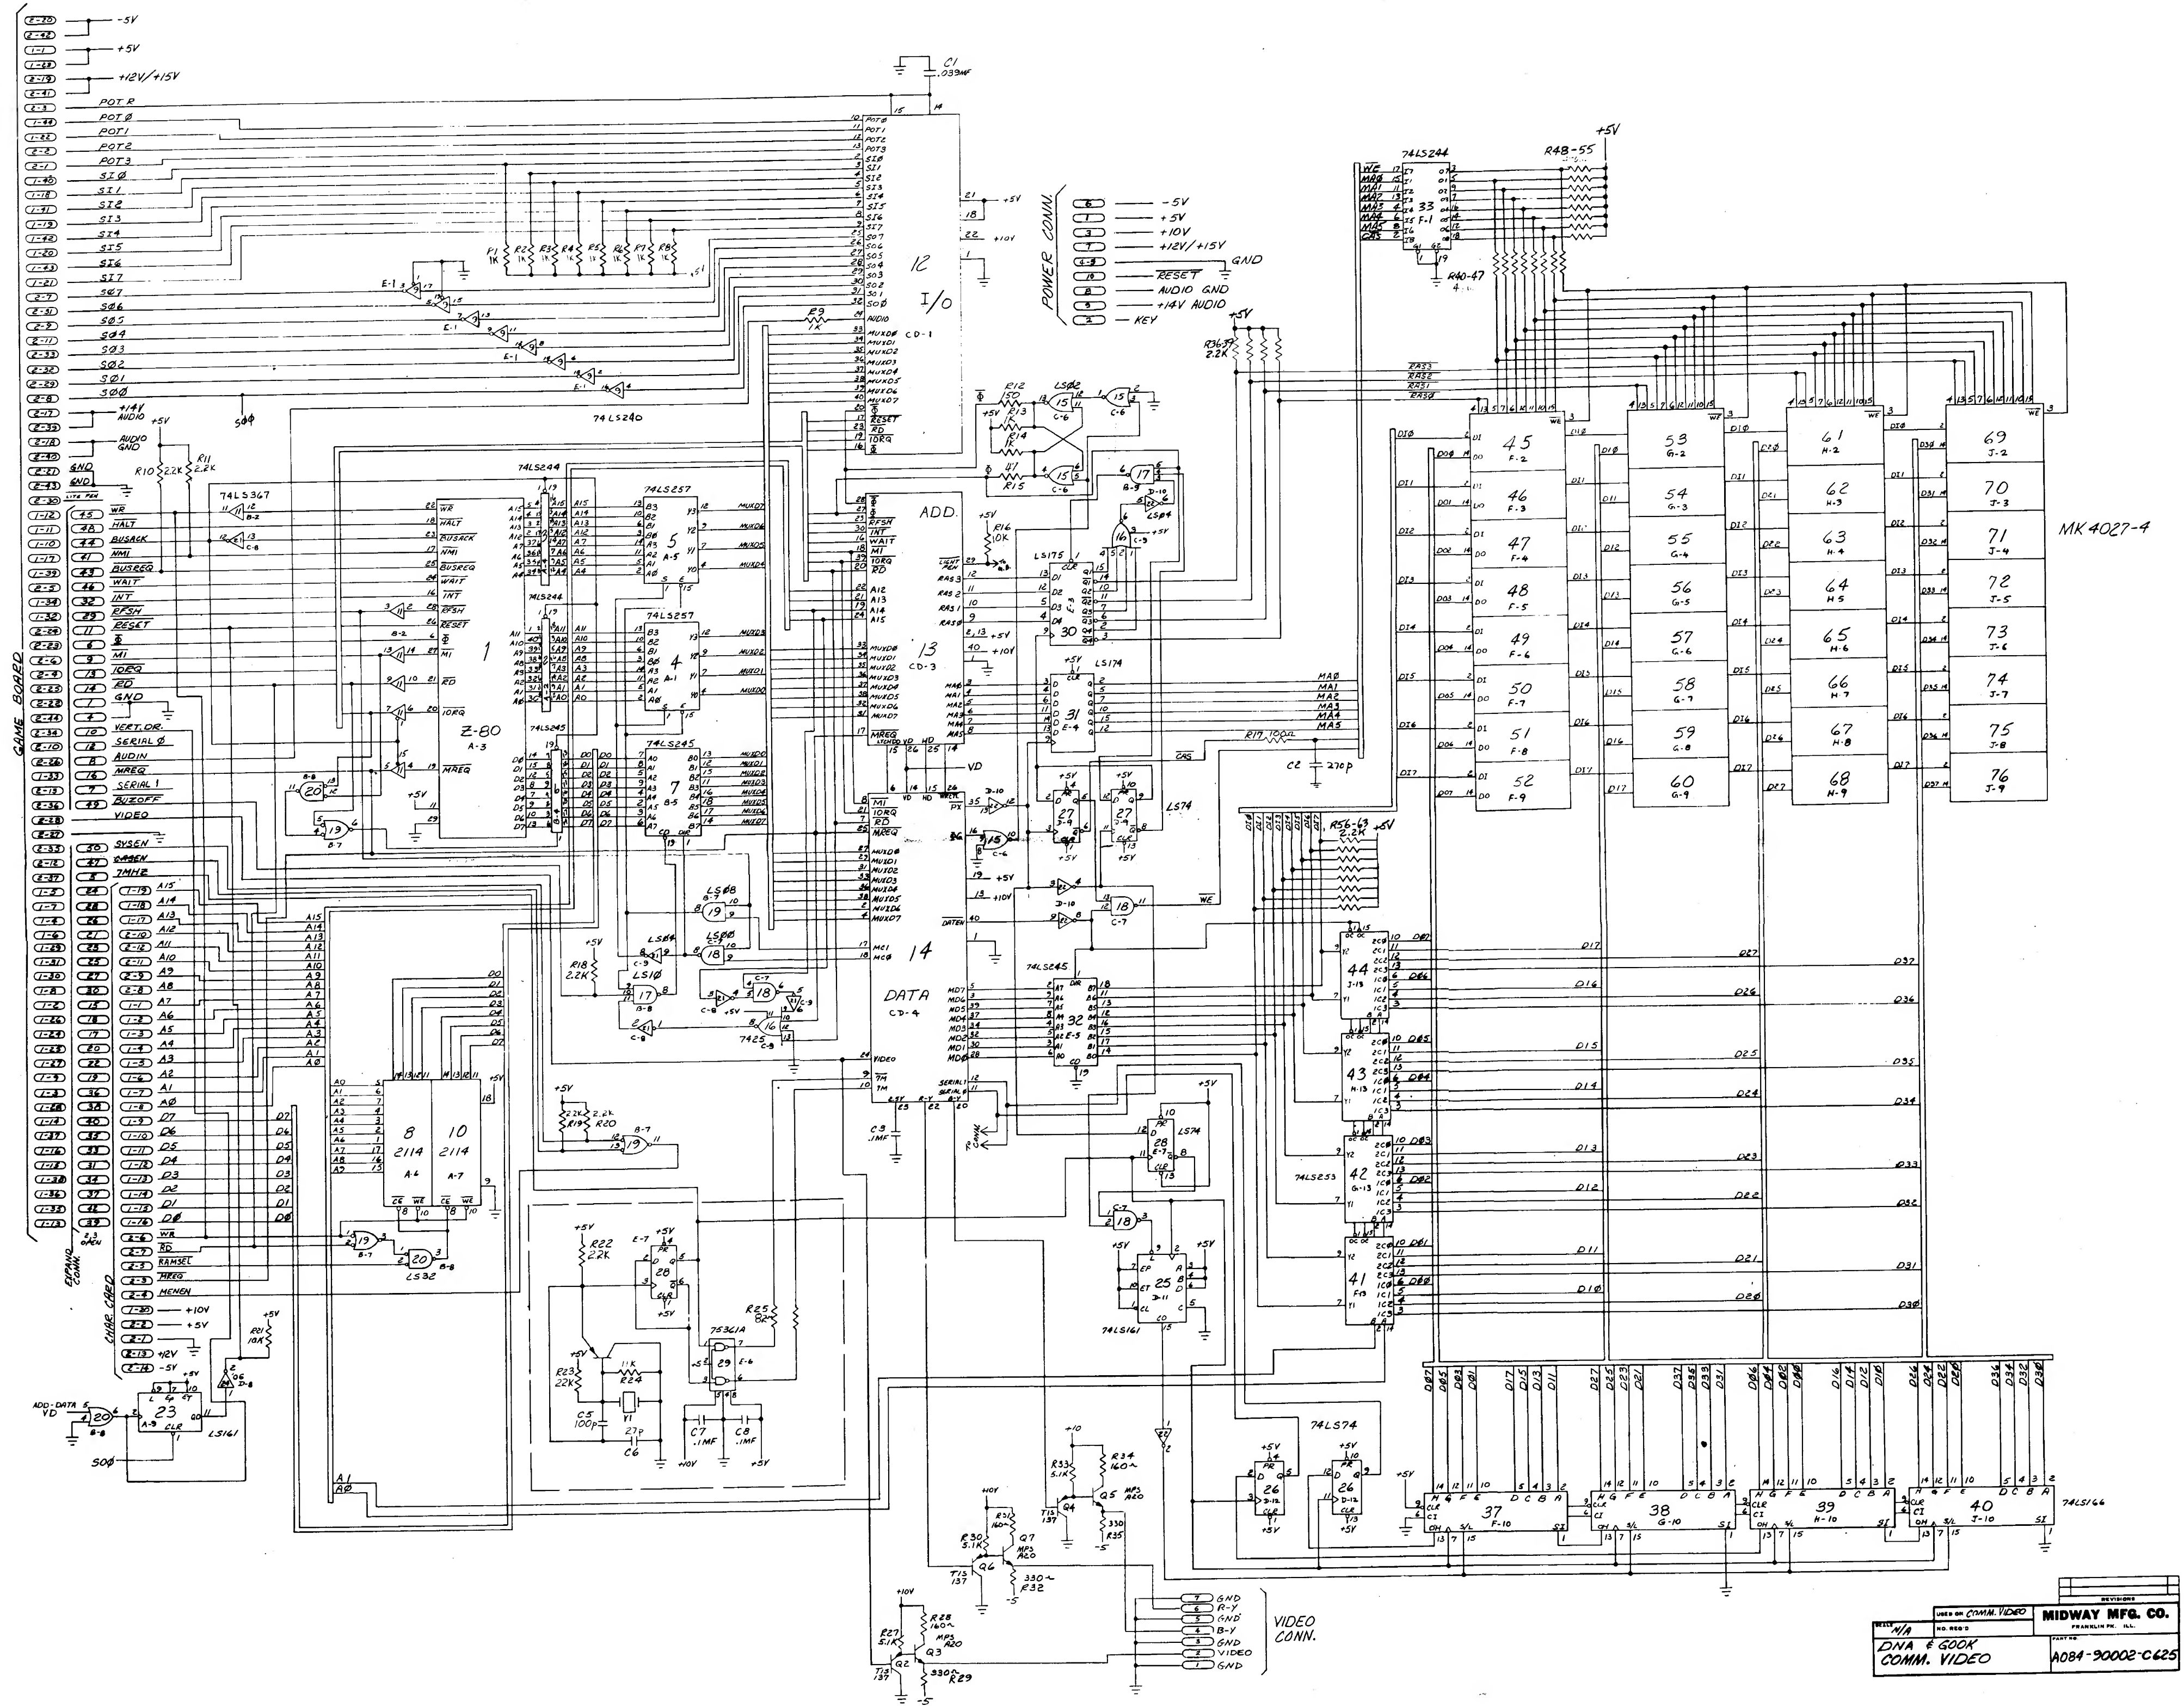

NOTES: \perp IS COMMON CENTER TAP
 |||| IS SPECIAL GROUND AND CAN BE CONNECTED TO COMMON CIRCUITS
 POWER SUPPLY TO BE USED WITH MOTHER BOARD R.C.A082-90002-K000

"SEA WOLF II"
 MIDWAY MFG. CO.
 10750 W. GRAND AVE.
 FRANKLIN PARK, IL. 60131
 6-1-78

MOTHER BOARD A084-90002-B625

CHARACTERIZATION
 P.C. A084-91312-A625

GAME LOGIC P.C. A084-90700-D625

LEFT PERISCOPE LITES
 P.C. A084-91100-B625

RIGHT PERISCOPE LITES
 P.C. A084-91100-B625

LEFT PERISCOPE ENCODER
 P.C. A080-91101-A000

RIGHT PERISCOPE ENCODER
 P.C. A080-91101-A000

SELECT ONE PLAYER
 LEFT TRIGGER
 RIGHT TRIGGER
 SELECT TWO PLAYERS

MK 4027-4

MIDWAY MFG. CO.
10750 W. GRAND AVE.
FRANKLIN PARK, IL. 60131
"SEA WOLF II"
GAME LOGIC SCHEMATIC
P. C. A084-90700-D625
6-1-78