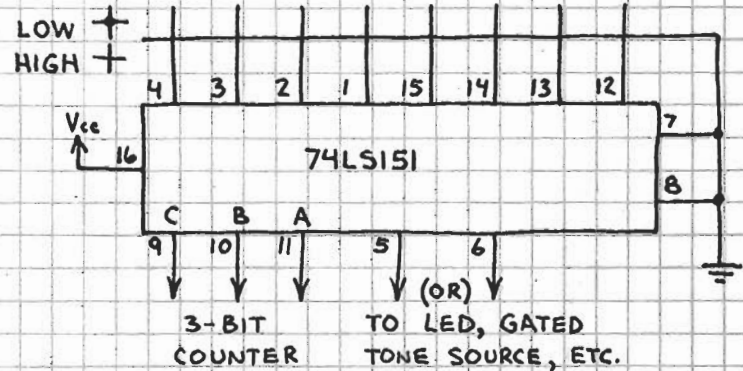

PATTERN GENERATOR

PROGRAM ANY DESIRED LOW-HIGH BIT PATTERN. THEN PLAY IT BACK.