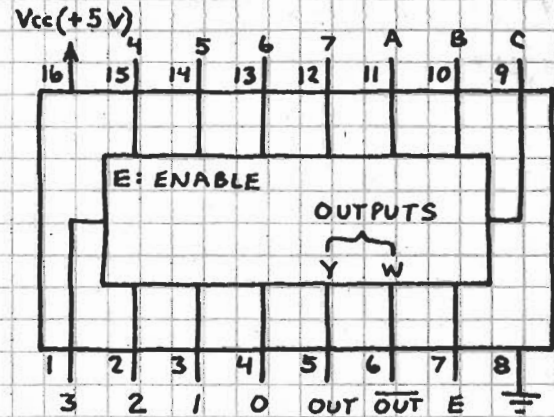

1-OF-8 DATA SELECTOR 74LS151

EQUIVALENT TO 8-LINE TO 1-LINE MULTIPLEXER.

PROGRAMMABLE GATE

3-BIT ADDRESS SELECTS ONE SWITCH AND APPLIES ITS STATUS (OPEN = HIGH AND CLOSED = LOW) TO THE OUTPUT. ANY 3-INPUT LOGIC FUNCTION CAN BE PROGRAMMED IN SECONDS.