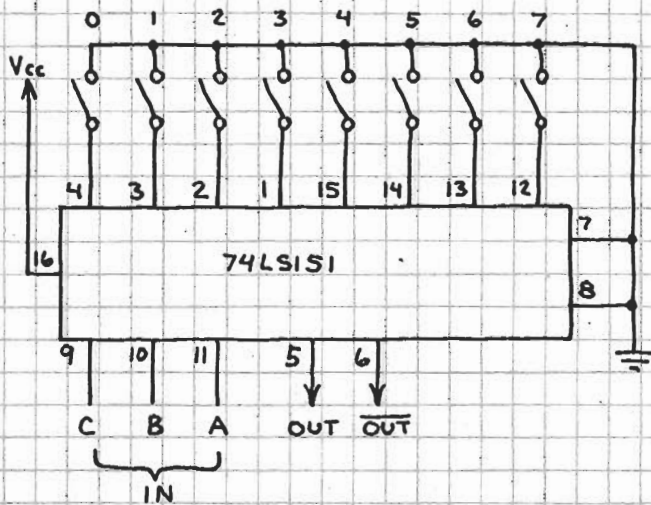

1-OF-8 DATA SELECTOR 74LS151

EQUIVALENT TO 8-LINE TO 1-LINE MULTIPLEXER.

PROGRAMMABLE GATE

3-BIT ADDRESS SELECTS ONE SWITCH AND APPLIES ITS STATUS (OPEN = HIGH AND CLOSED = LOW) TO THE OUTPUT. ANY 3-INPUT LOGIC FUNCTION CAN BE PROGRAMMED IN SECONDS.

PATTERN GENERATOR

PROGRAM ANY DESIRED LOW-HIGH BIT PATTERN. THEN PLAY IT BACK.