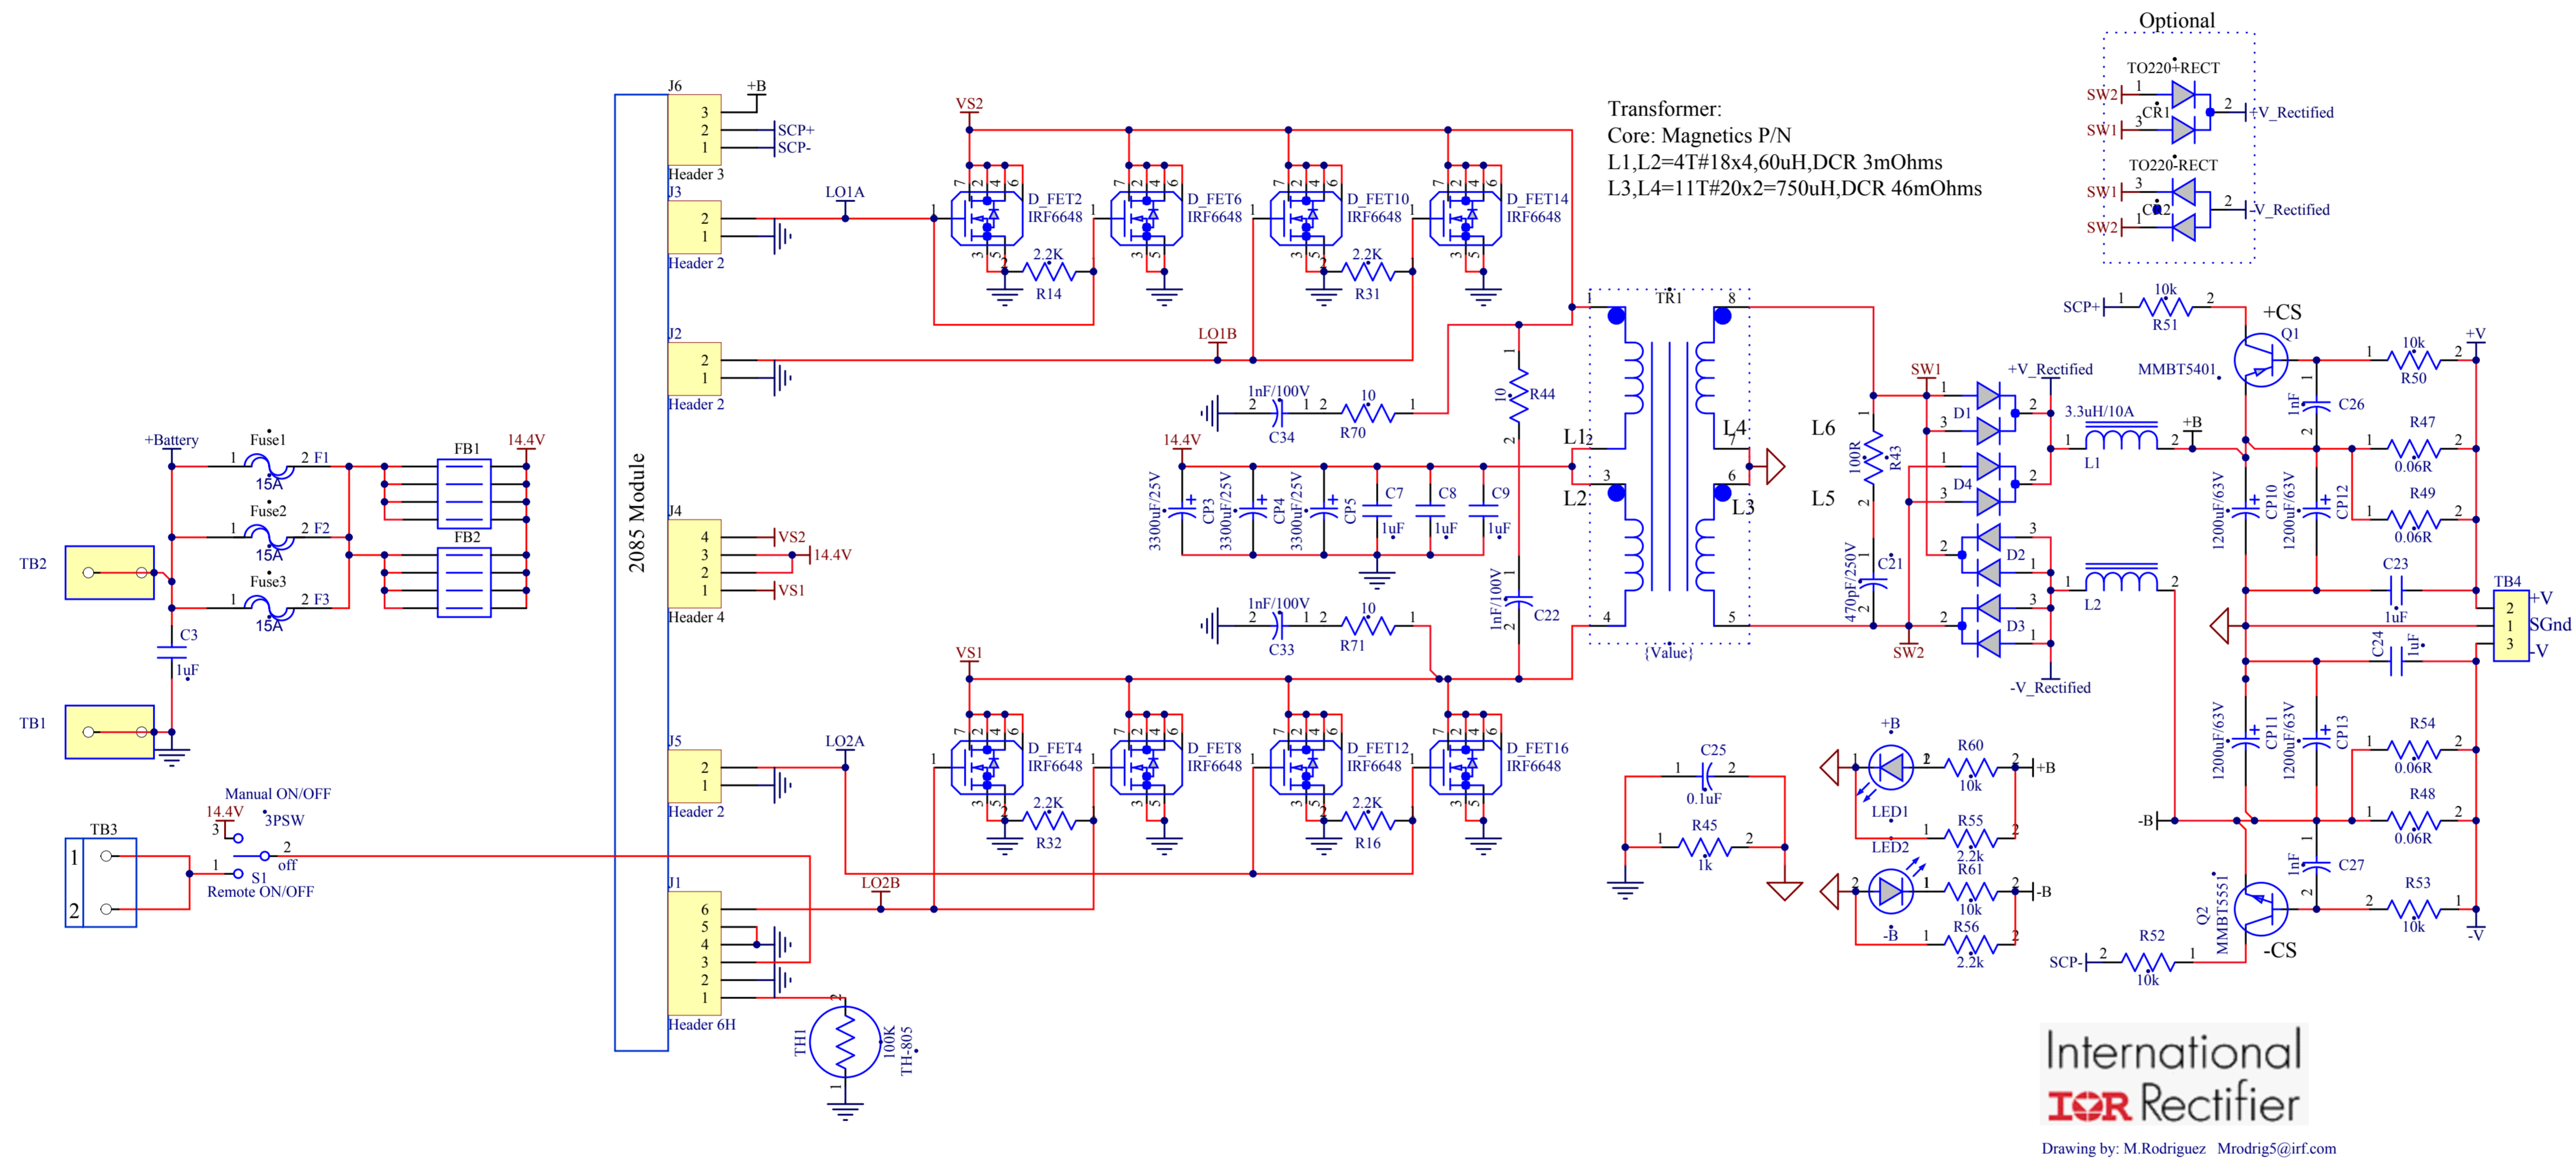

Car SMPS, 500W Converter with Direct Fets

Title			2085_1000W Power Supply
Size	Number	2085_1000W Power Supply	
C		Revision 0	
Date:	8/31/2008	Sheet	of 2
File:	C:\Manuel\2085_MB_R1.SchDoc	Drawn By:	M. Rodriguez