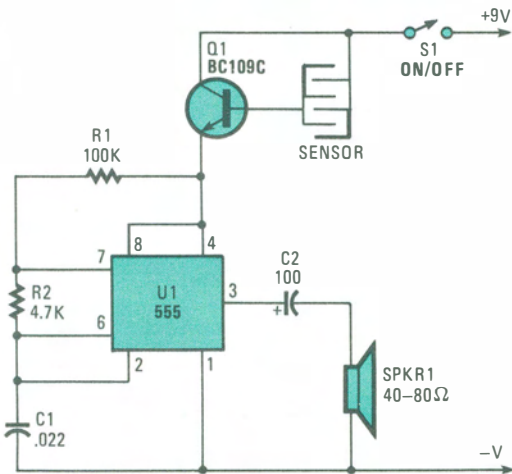

WATER ACTIVATED ALARM

BATTERY VOLTAGE MONITOR