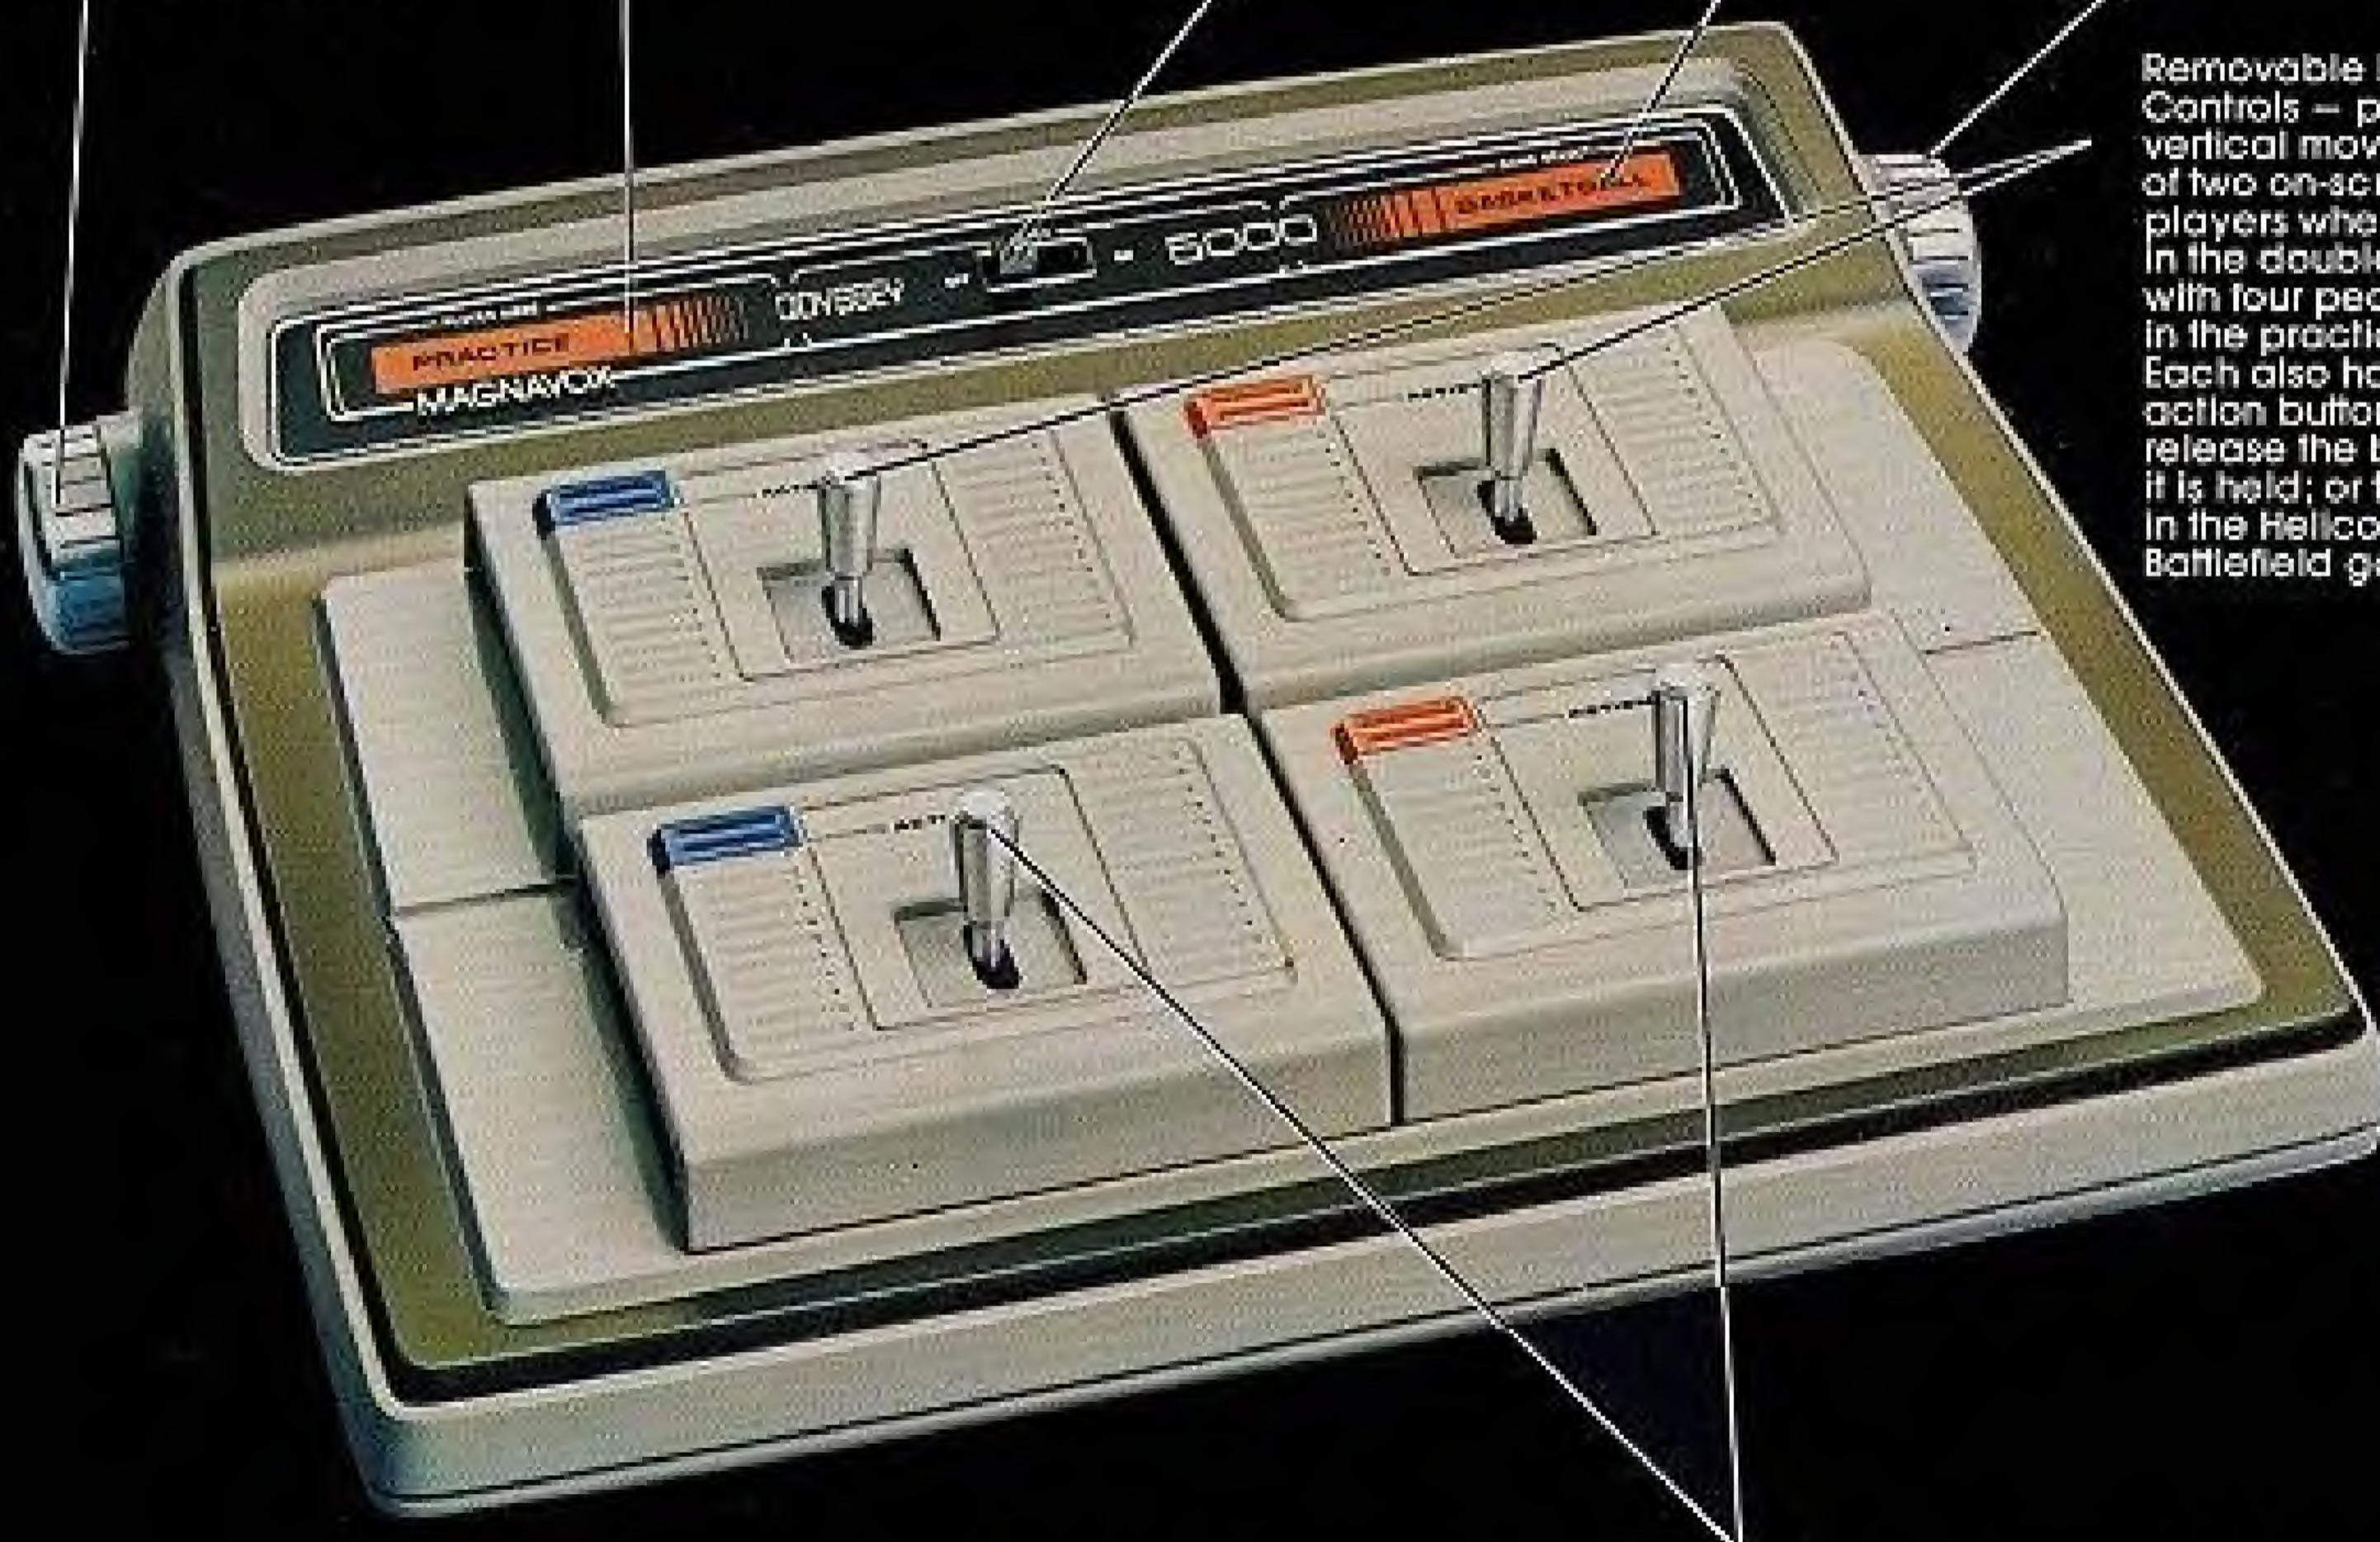

Model
7530

ODYSSEY 5000

Home Video
Game

Digital On-Screen Scoring — after each player scores, the point is registered on the screen in large digits between serves. A game is completed when a player achieves 21 points in all games, except Knockout, which can register up to 3200!

Player Mode Select Knob — permits choice of five different modes of play — Practice /1; Practice / 2; Cutthroat 1/2; Singles; Doubles.

Player Mode Display — shows the mode of play in large, easy-to-read letters.

Power On/Off/ Reset Switch — is used to turn unit on or off and to reset the score after a game is completed.

Game Display — shows what game is being played.

Game Select Knob — permits easy selection of any of the basic games.

Removable Hand Controls — permit vertical movement of two on-screen players when playing in the doubles mode with four people and in the practice mode. Each also has an action button to release the ball once it is held; or to "shoot" in the Helicopter and Battlefield games.