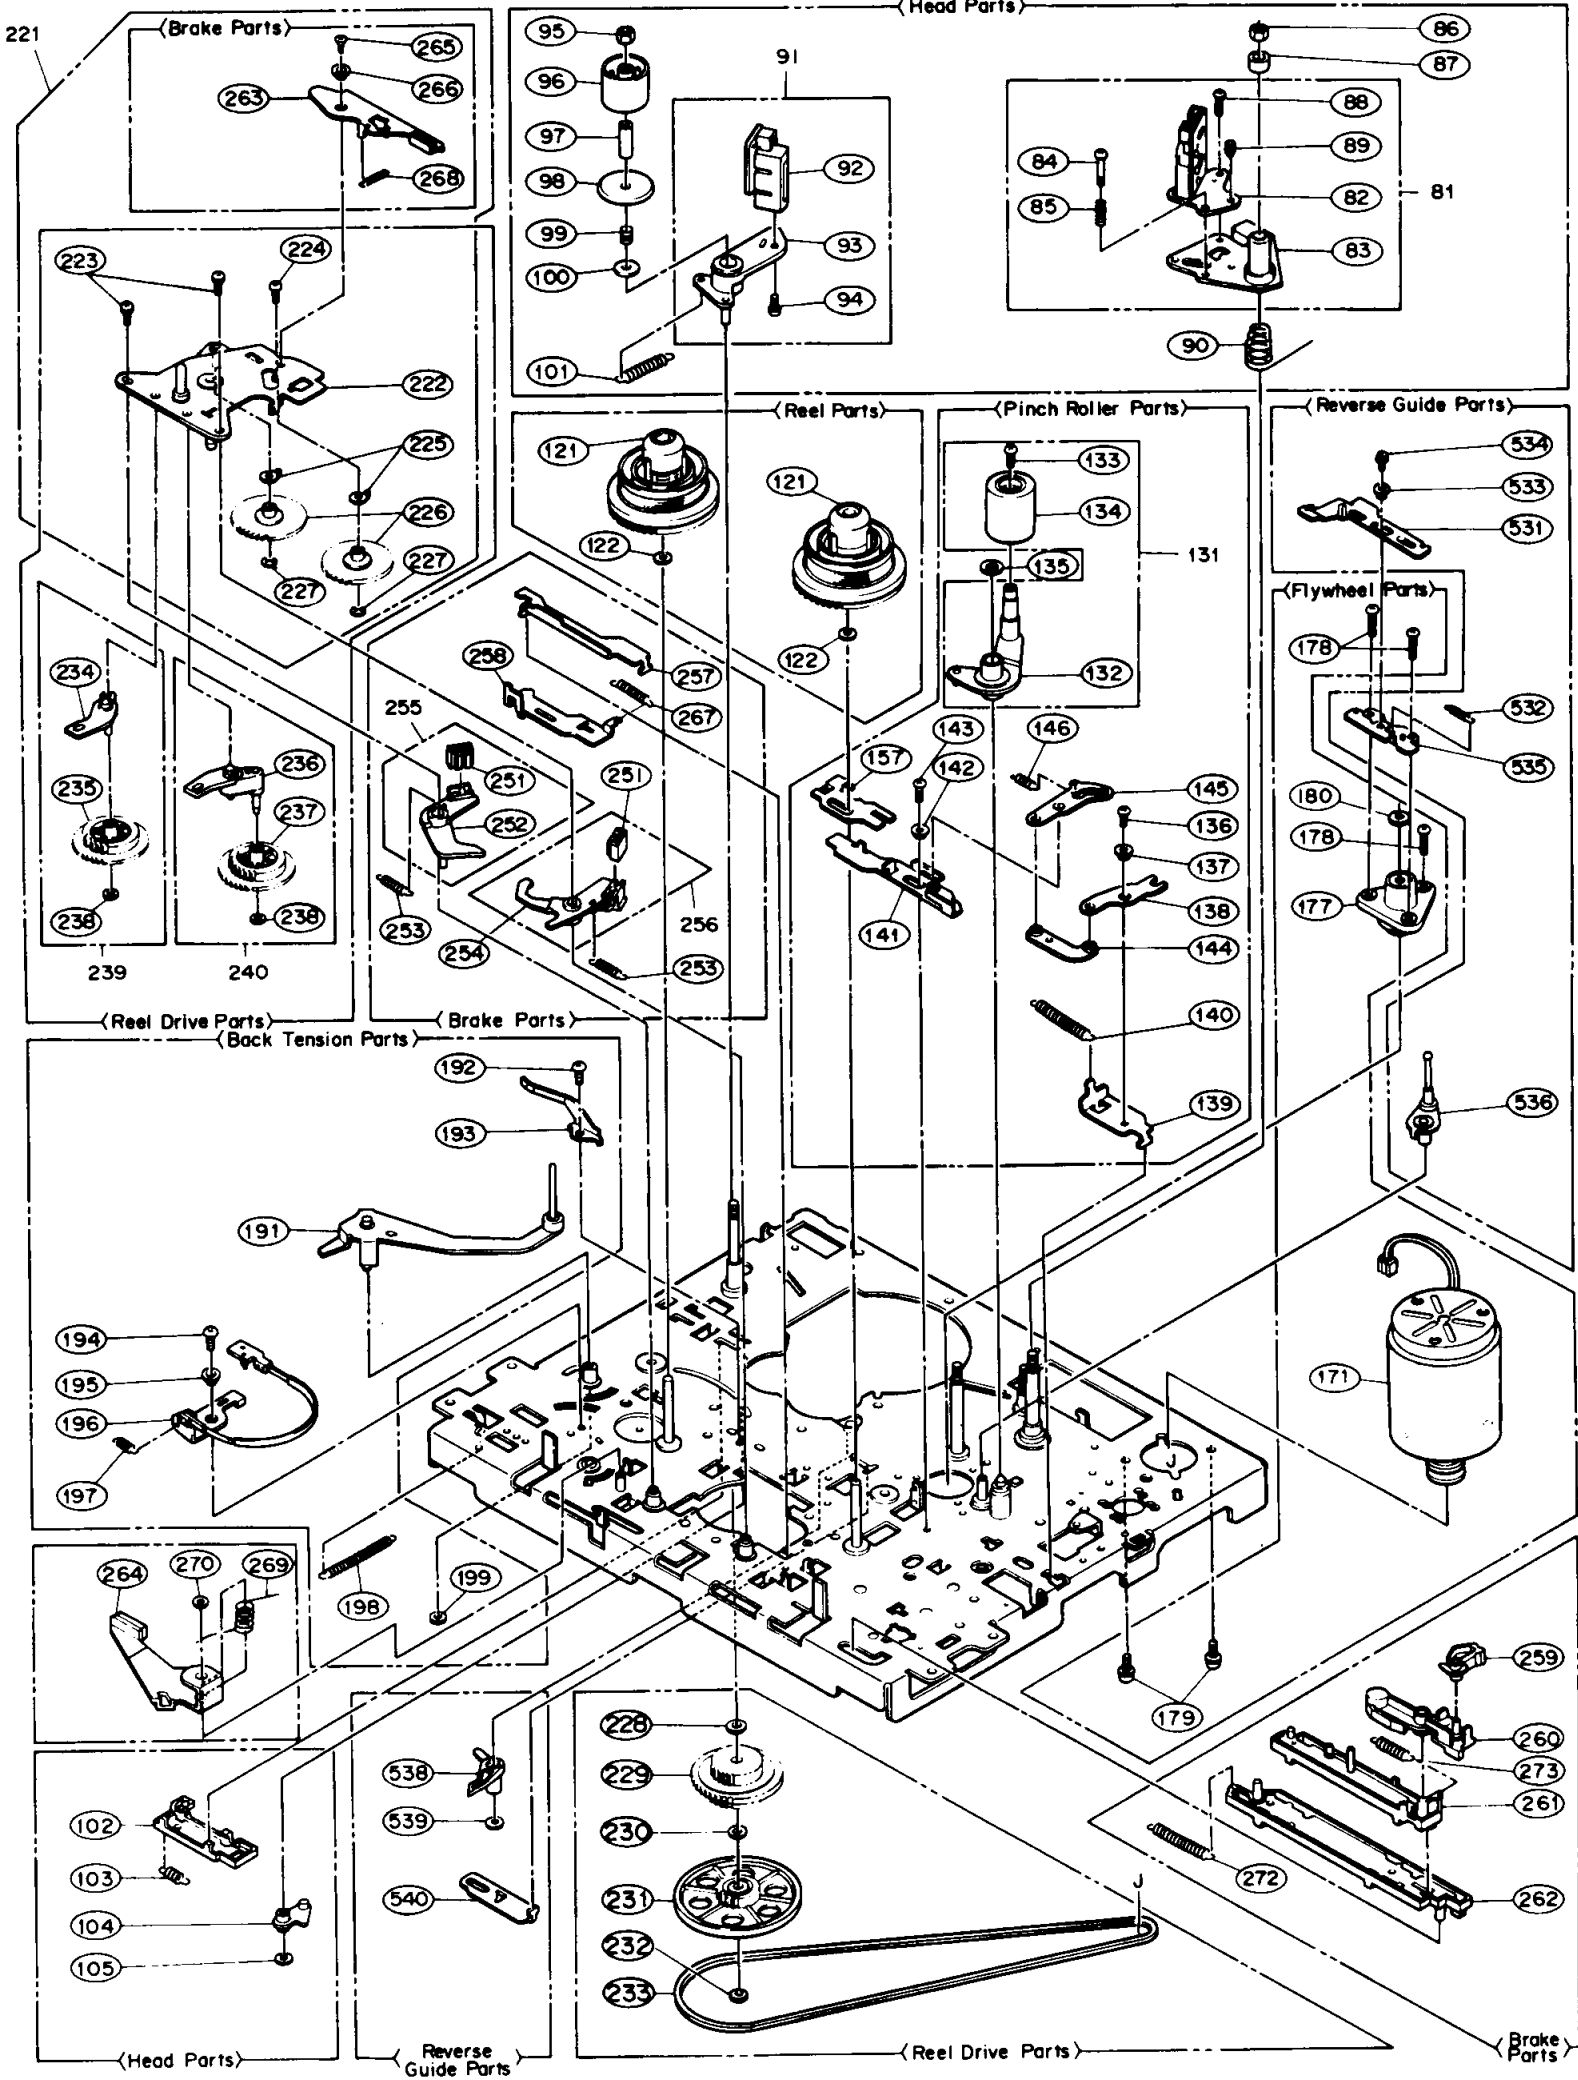

(Front Loading Parts)

<Loading Parts>

<Senser Parts>

<Cylinder Parts>

CASSETTE DECK MECHANISM 59228

Ref. No.	Part No.	Description
1	62D80598240A	CYLINDER ASS'Y
2	62D80590118	UPPER DRUM
3	62D805901304	LOWER DRUM ASS'Y
4	62D80590101	CYLINDER MOUNT
5	62D805901305	VIDEO OUT PCB ASS'Y
6	62D99730000	W TAMS SCREW 2.6X6
7	62D60040902	MOTOR TM84
8	62D90550000	SCREW 2.6X20
9	62D90980000	TAMS SCREW 2.6X6
10	62D99720000	BIND TAMS SCREW 3X8
11	62D92050000	C TAPPING SCREW 3X10
12	62D95520000	SCREW (FOR CAMERA) 2X5 (NO.1)
13	62D96650000	CAP SCREW 2.6X3
14	62D80590154	DRAM EARTH FLAT SPRING
15	62D91920000	C TAPPING SCREW 2.6X5
16	62D80590102	DRAM EARTH BRACKET
17	62D805901347	DM PCB C ASS'Y
18	62D91920000	C TAPPING SCREW 2.6X5
19	62D80590126	DRAM EARTH
20	62D97150000	WASHER 2.6
23	62D80590171	CONNECTOR BRACKET
32	62D805902301	OPEN ANGLE ASS'Y
33	62D91910000	C TAPPING SCREW 2.6X4
34	62D80590229	TRACKING ADJUSTER
35	62D80000314	TAPE GUIDE
36	62D80590226	TAPE GUIDE SPRING
37	62D80000319	GUIDE CAP
38	62D80000328A	TAPE GUIDE FLANGE (C)
39	62D80000329	TAPE GUIDE FLANGE (D)
40	62D94530000	NUT 3.0
41	62D80590223	DAMPER RUBBER
51	62D805903501	LOADING BASE SEMI-ASS'Y
52	62D80590304	LOADING BLOCK (L)
53	62D80590305	LOADING BLOCK (R)
54	62D80000337	ROLLER POST ST
55	62D80000337	ROLLER POST ST
56	62D96650000	CUP SCREW 2.6X3
57	62D9C170273	SCREW (FOR) CAMERA 2X2.7
58	62D91920000	C TAPPING SCREW 2.6X5
59	62D805903502	LOADING PLATE (L) SEMI-ASS'Y
60	62D80590314	LOADING BOSS
61	62D80590308	LOADING GEAR SPRING (L)
62	62D80590306	T LOADING GEAR (L)
63	62D805903503	LOADING PLATE (R) SEMI-ASS'Y
64	62D80590309	LOADING GEAR SPRING (R)
65	62D80590307	T LOADING GEAR (R)