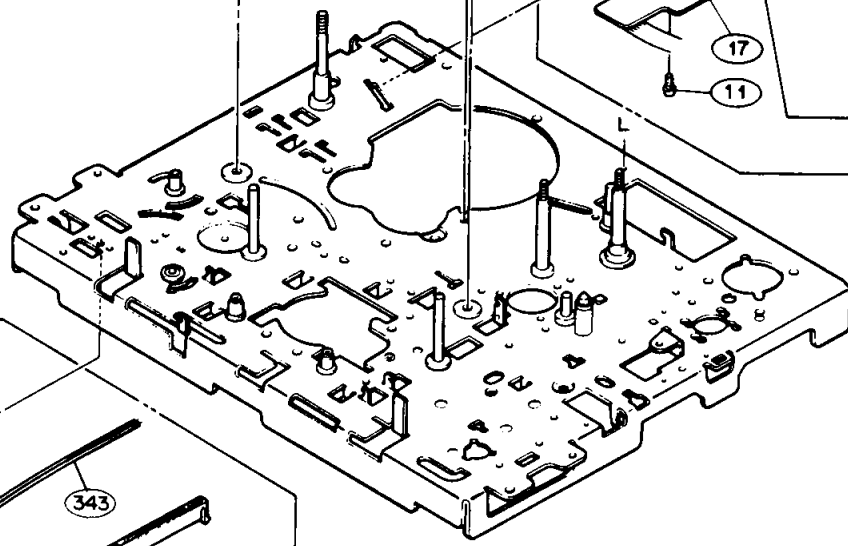

(Front Loading Parts)

<Loading Parts>

<Senser Parts>

<Cylinder Parts>

CASSETTE DECK MECHANISM 59228

Ref. No.	Part No.	Description
1	62D80598240A	CYLINDER ASS'Y
2	62D80590118	UPPER DRUM
3	62D805901304	LOWER DRUM ASS'Y
4	62D80590101	CYLINDER MOUNT
5	62D805901305	VIDEO OUT PCB ASS'Y
6	62D99730000	W TAMS SCREW 2.6X6
7	62D60040902	MOTOR TM84
8	62D90550000	SCREW 2.6X20
9	62D90980000	TAMS SCREW 2.6X6
10	62D99720000	BIND TAMS SCREW 3X8
11	62D92050000	C TAPPING SCREW 3X10
12	62D95520000	SCREW (FOR CAMERA) 2X5 (NO.1)
13	62D96650000	CAP SCREW 2.6X3
14	62D80590154	DRAM EARTH FLAT SPRING
15	62D91920000	C TAPPING SCREW 2.6X5
16	62D80590102	DRAM EARTH BRACKET
17	62D805901347	DM PCB C ASS'Y
18	62D91920000	C TAPPING SCREW 2.6X5
19	62D80590126	DRAM EARTH
20	62D97150000	WASHER 2.6
23	62D80590171	CONNECTOR BRACKET
32	62D805902301	OPEN ANGLE ASS'Y
33	62D91910000	C TAPPING SCREW 2.6X4
34	62D80590229	TRACKING ADJUSTER
35	62D80000314	TAPE GUIDE
36	62D80590226	TAPE GUIDE SPRING
37	62D80000319	GUIDE CAP
38	62D80000328A	TAPE GUIDE FLANGE (C)
39	62D80000329	TAPE GUIDE FLANGE (D)
40	62D94530000	NUT 3.0
41	62D80590223	DAMPER RUBBER
51	62D805903501	LOADING BASE SEMI-ASS'Y
52	62D80590304	LOADING BLOCK (L)
53	62D80590305	LOADING BLOCK (R)
54	62D80000337	ROLLER POST ST
55	62D80000337	ROLLER POST ST
56	62D96650000	CUP SCREW 2.6X3
57	62D9C170273	SCREW (FOR) CAMERA 2X2.7
58	62D91920000	C TAPPING SCREW 2.6X5
59	62D805903502	LOADING PLATE (L) SEMI-ASS'Y
60	62D80590314	LOADING BOSS
61	62D80590308	LOADING GEAR SPRING (L)
62	62D80590306	T LOADING GEAR (L)
63	62D805903503	LOADING PLATE (R) SEMI-ASS'Y
64	62D80590309	LOADING GEAR SPRING (R)
65	62D80590307	T LOADING GEAR (R)