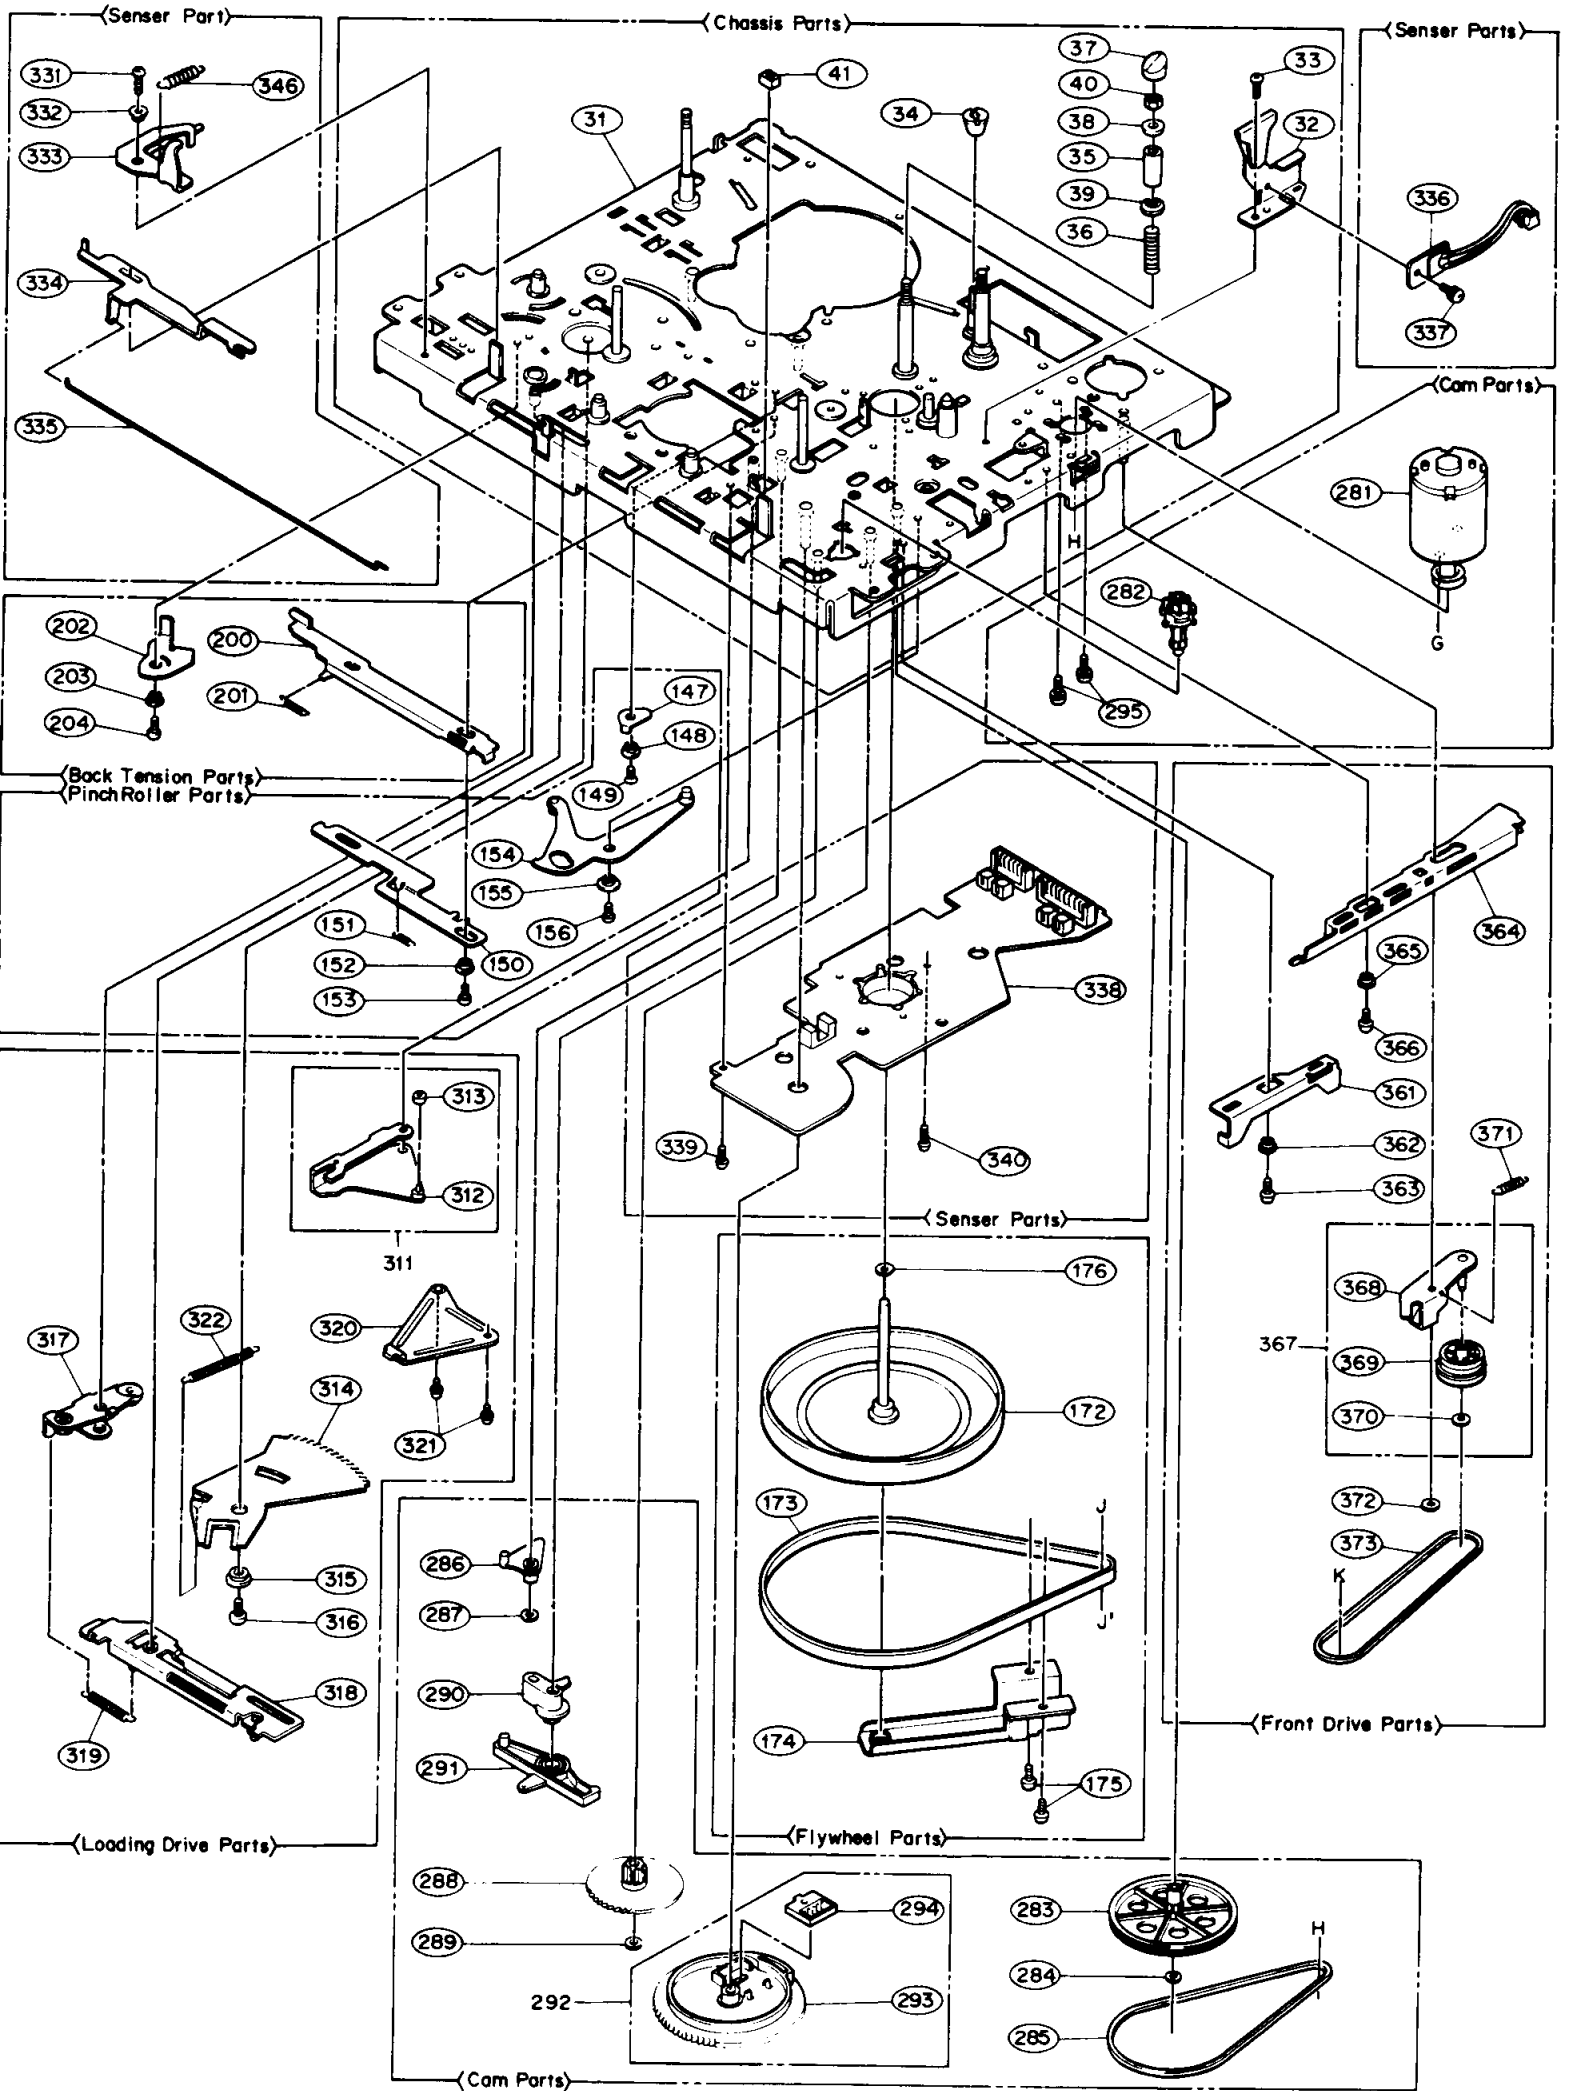

(Front Loading Parts)

<Loading Parts>

<Senser Parts>

<Cylinder Parts>

CASSETTE DECK MECHANISM 59228

Ref. No.	Part No.	Description
1	62D80598240A	CYLINDER ASS'Y
2	62D80590118	UPPER DRUM
3	62D805901304	LOWER DRUM ASS'Y
4	62D80590101	CYLINDER MOUNT
5	62D805901305	VIDEO OUT PCB ASS'Y
6	62D99730000	W TAMS SCREW 2.6X6
7	62D60040902	MOTOR TM84
8	62D90550000	SCREW 2.6X20
9	62D90980000	TAMS SCREW 2.6X6
10	62D99720000	BIND TAMS SCREW 3X8
11	62D92050000	C TAPPING SCREW 3X10
12	62D95520000	SCREW (FOR CAMERA) 2X5 (NO.1)
13	62D96650000	CAP SCREW 2.6X3
14	62D80590154	DRAM EARTH FLAT SPRING
15	62D91920000	C TAPPING SCREW 2.6X5
16	62D80590102	DRAM EARTH BRACKET
17	62D805901347	DM PCB C ASS'Y
18	62D91920000	C TAPPING SCREW 2.6X5
19	62D80590126	DRAM EARTH
20	62D97150000	WASHER 2.6
23	62D80590171	CONNECTOR BRACKET
32	62D805902301	OPEN ANGLE ASS'Y
33	62D91910000	C TAPPING SCREW 2.6X4
34	62D80590229	TRACKING ADJUSTER
35	62D80000314	TAPE GUIDE
36	62D80590226	TAPE GUIDE SPRING
37	62D80000319	GUIDE CAP
38	62D80000328A	TAPE GUIDE FLANGE (C)
39	62D80000329	TAPE GUIDE FLANGE (D)
40	62D94530000	NUT 3.0
41	62D80590223	DAMPER RUBBER
51	62D805903501	LOADING BASE SEMI-ASS'Y
52	62D80590304	LOADING BLOCK (L)
53	62D80590305	LOADING BLOCK (R)
54	62D80000337	ROLLER POST ST
55	62D80000337	ROLLER POST ST
56	62D96650000	CUP SCREW 2.6X3
57	62D9C170273	SCREW (FOR) CAMERA 2X2.7
58	62D91920000	C TAPPING SCREW 2.6X5
59	62D805903502	LOADING PLATE (L) SEMI-ASS'Y
60	62D80590314	LOADING BOSS
61	62D80590308	LOADING GEAR SPRING (L)
62	62D80590306	T LOADING GEAR (L)
63	62D805903503	LOADING PLATE (R) SEMI-ASS'Y
64	62D80590309	LOADING GEAR SPRING (R)
65	62D80590307	T LOADING GEAR (R)