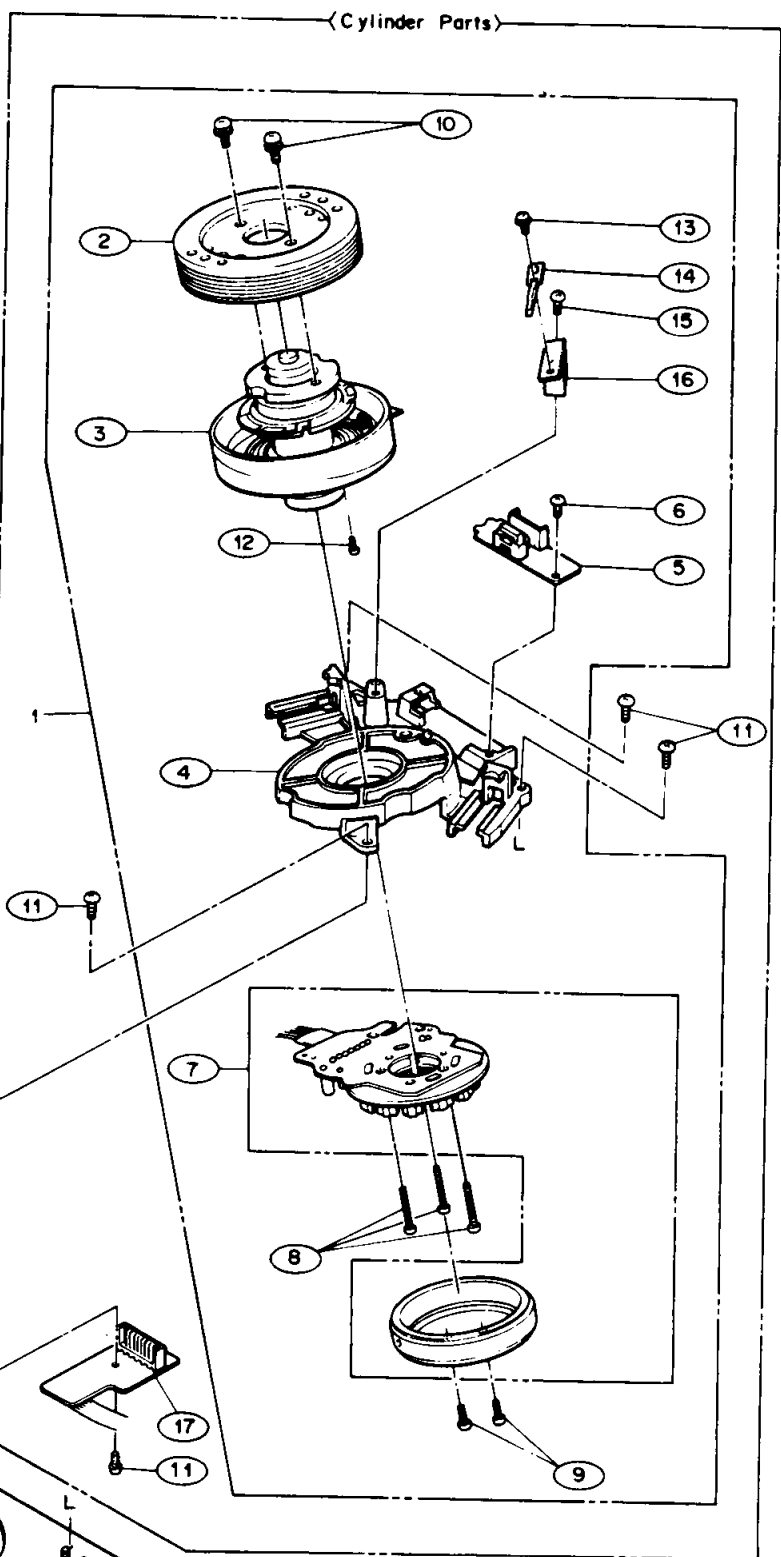

(Front Loading Parts)

<Loading Parts>

<Senser Parts>

<Cylinder Parts>

CASSETTE DECK MECHANISM 59228

Ref. No.	Part No.	Description
1	62D80598240A	CYLINDER ASS'Y
2	62D80590118	UPPER DRUM
3	62D805901304	LOWER DRUM ASS'Y
4	62D80590101	CYLINDER MOUNT
5	62D805901305	VIDEO OUT PCB ASS'Y
6	62D99730000	W TAMS SCREW 2.6X6
7	62D60040902	MOTOR TM84
8	62D90550000	SCREW 2.6X20
9	62D90980000	TAMS SCREW 2.6X6
10	62D99720000	BIND TAMS SCREW 3X8
11	62D92050000	C TAPPING SCREW 3X10
12	62D95520000	SCREW (FOR CAMERA) 2X5 (NO.1)
13	62D96650000	CAP SCREW 2.6X3
14	62D80590154	DRAM EARTH FLAT SPRING
15	62D91920000	C TAPPING SCREW 2.6X5
16	62D80590102	DRAM EARTH BRACKET
17	62D805901347	DM PCB C ASS'Y
18	62D91920000	C TAPPING SCREW 2.6X5
19	62D80590126	DRAM EARTH
20	62D97150000	WASHER 2.6
23	62D80590171	CONNECTOR BRACKET
32	62D805902301	OPEN ANGLE ASS'Y
33	62D91910000	C TAPPING SCREW 2.6X4
34	62D80590229	TRACKING ADJUSTER
35	62D80000314	TAPE GUIDE
36	62D80590226	TAPE GUIDE SPRING
37	62D80000319	GUIDE CAP
38	62D80000328A	TAPE GUIDE FLANGE (C)
39	62D80000329	TAPE GUIDE FLANGE (D)
40	62D94530000	NUT 3.0
41	62D80590223	DAMPER RUBBER
51	62D805903501	LOADING BASE SEMI-ASS'Y
52	62D80590304	LOADING BLOCK (L)
53	62D80590305	LOADING BLOCK (R)
54	62D80000337	ROLLER POST ST
55	62D80000337	ROLLER POST ST
56	62D96650000	CUP SCREW 2.6X3
57	62D9C170273	SCREW (FOR) CAMERA 2X2.7
58	62D91920000	C TAPPING SCREW 2.6X5
59	62D805903502	LOADING PLATE (L) SEMI-ASS'Y
60	62D80590314	LOADING BOSS
61	62D80590308	LOADING GEAR SPRING (L)
62	62D80590306	T LOADING GEAR (L)
63	62D805903503	LOADING PLATE (R) SEMI-ASS'Y
64	62D80590309	LOADING GEAR SPRING (R)
65	62D80590307	T LOADING GEAR (R)