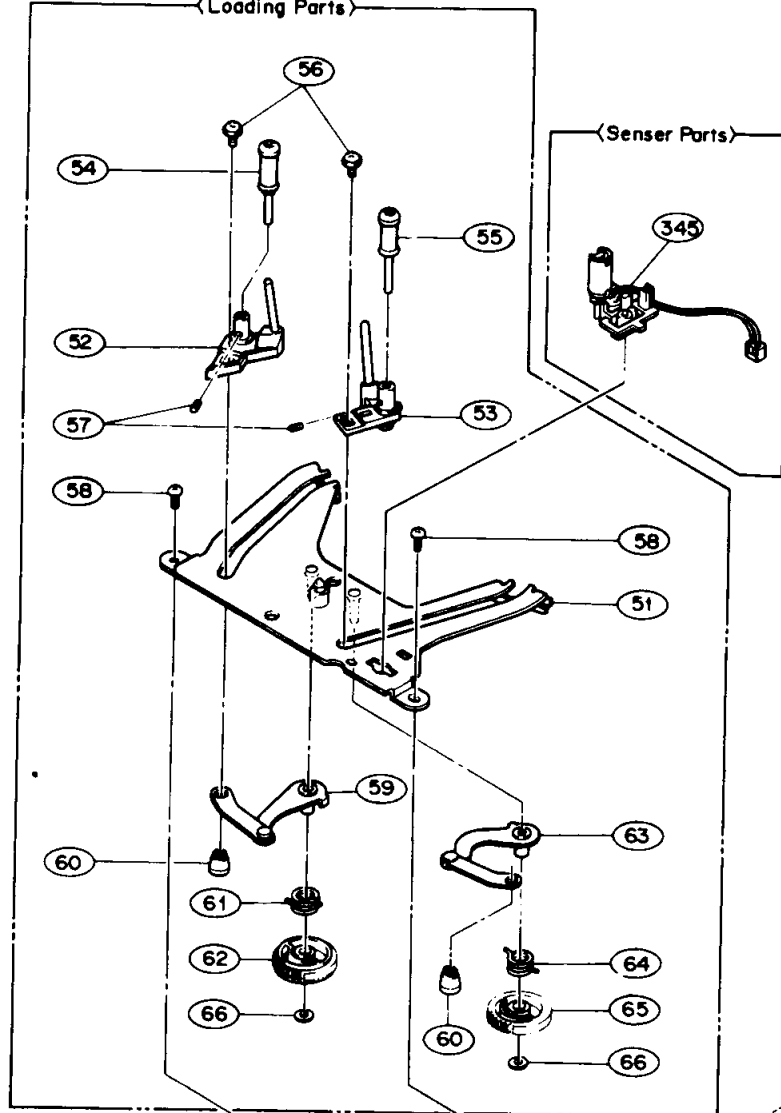

(Front Loading Parts)

<Loading Parts>

<Senser Parts>

<Cylinder Parts>

CASSETTE DECK MECHANISM 59228

Ref. No.	Part No.	Description
1	62D80598240A	CYLINDER ASS'Y
2	62D80590118	UPPER DRUM
3	62D805901304	LOWER DRUM ASS'Y
4	62D80590101	CYLINDER MOUNT
5	62D805901305	VIDEO OUT PCB ASS'Y
6	62D99730000	W TAMS SCREW 2.6X6
7	62D60040902	MOTOR TM84
8	62D90550000	SCREW 2.6X20
9	62D90980000	TAMS SCREW 2.6X6
10	62D99720000	BIND TAMS SCREW 3X8
11	62D92050000	C TAPPING SCREW 3X10
12	62D95520000	SCREW (FOR CAMERA) 2X5 (NO.1)
13	62D96650000	CAP SCREW 2.6X3
14	62D80590154	DRAM EARTH FLAT SPRING
15	62D91920000	C TAPPING SCREW 2.6X5
16	62D80590102	DRAM EARTH BRACKET
17	62D805901347	DM PCB C ASS'Y
18	62D91920000	C TAPPING SCREW 2.6X5
19	62D80590126	DRAM EARTH
20	62D97150000	WASHER 2.6
23	62D80590171	CONNECTOR BRACKET
32	62D805902301	OPEN ANGLE ASS'Y
33	62D91910000	C TAPPING SCREW 2.6X4
34	62D80590229	TRACKING ADJUSTER
35	62D80000314	TAPE GUIDE
36	62D80590226	TAPE GUIDE SPRING
37	62D80000319	GUIDE CAP
38	62D80000328A	TAPE GUIDE FLANGE (C)
39	62D80000329	TAPE GUIDE FLANGE (D)
40	62D94530000	NUT 3.0
41	62D80590223	DAMPER RUBBER
51	62D805903501	LOADING BASE SEMI-ASS'Y
52	62D80590304	LOADING BLOCK (L)
53	62D80590305	LOADING BLOCK (R)
54	62D80000337	ROLLER POST ST
55	62D80000337	ROLLER POST ST
56	62D96650000	CUP SCREW 2.6X3
57	62D9C170273	SCREW (FOR) CAMERA 2X2.7
58	62D91920000	C TAPPING SCREW 2.6X5
59	62D805903502	LOADING PLATE (L) SEMI-ASS'Y
60	62D80590314	LOADING BOSS
61	62D80590308	LOADING GEAR SPRING (L)
62	62D80590306	T LOADING GEAR (L)
63	62D805903503	LOADING PLATE (R) SEMI-ASS'Y
64	62D80590309	LOADING GEAR SPRING (R)
65	62D80590307	T LOADING GEAR (R)