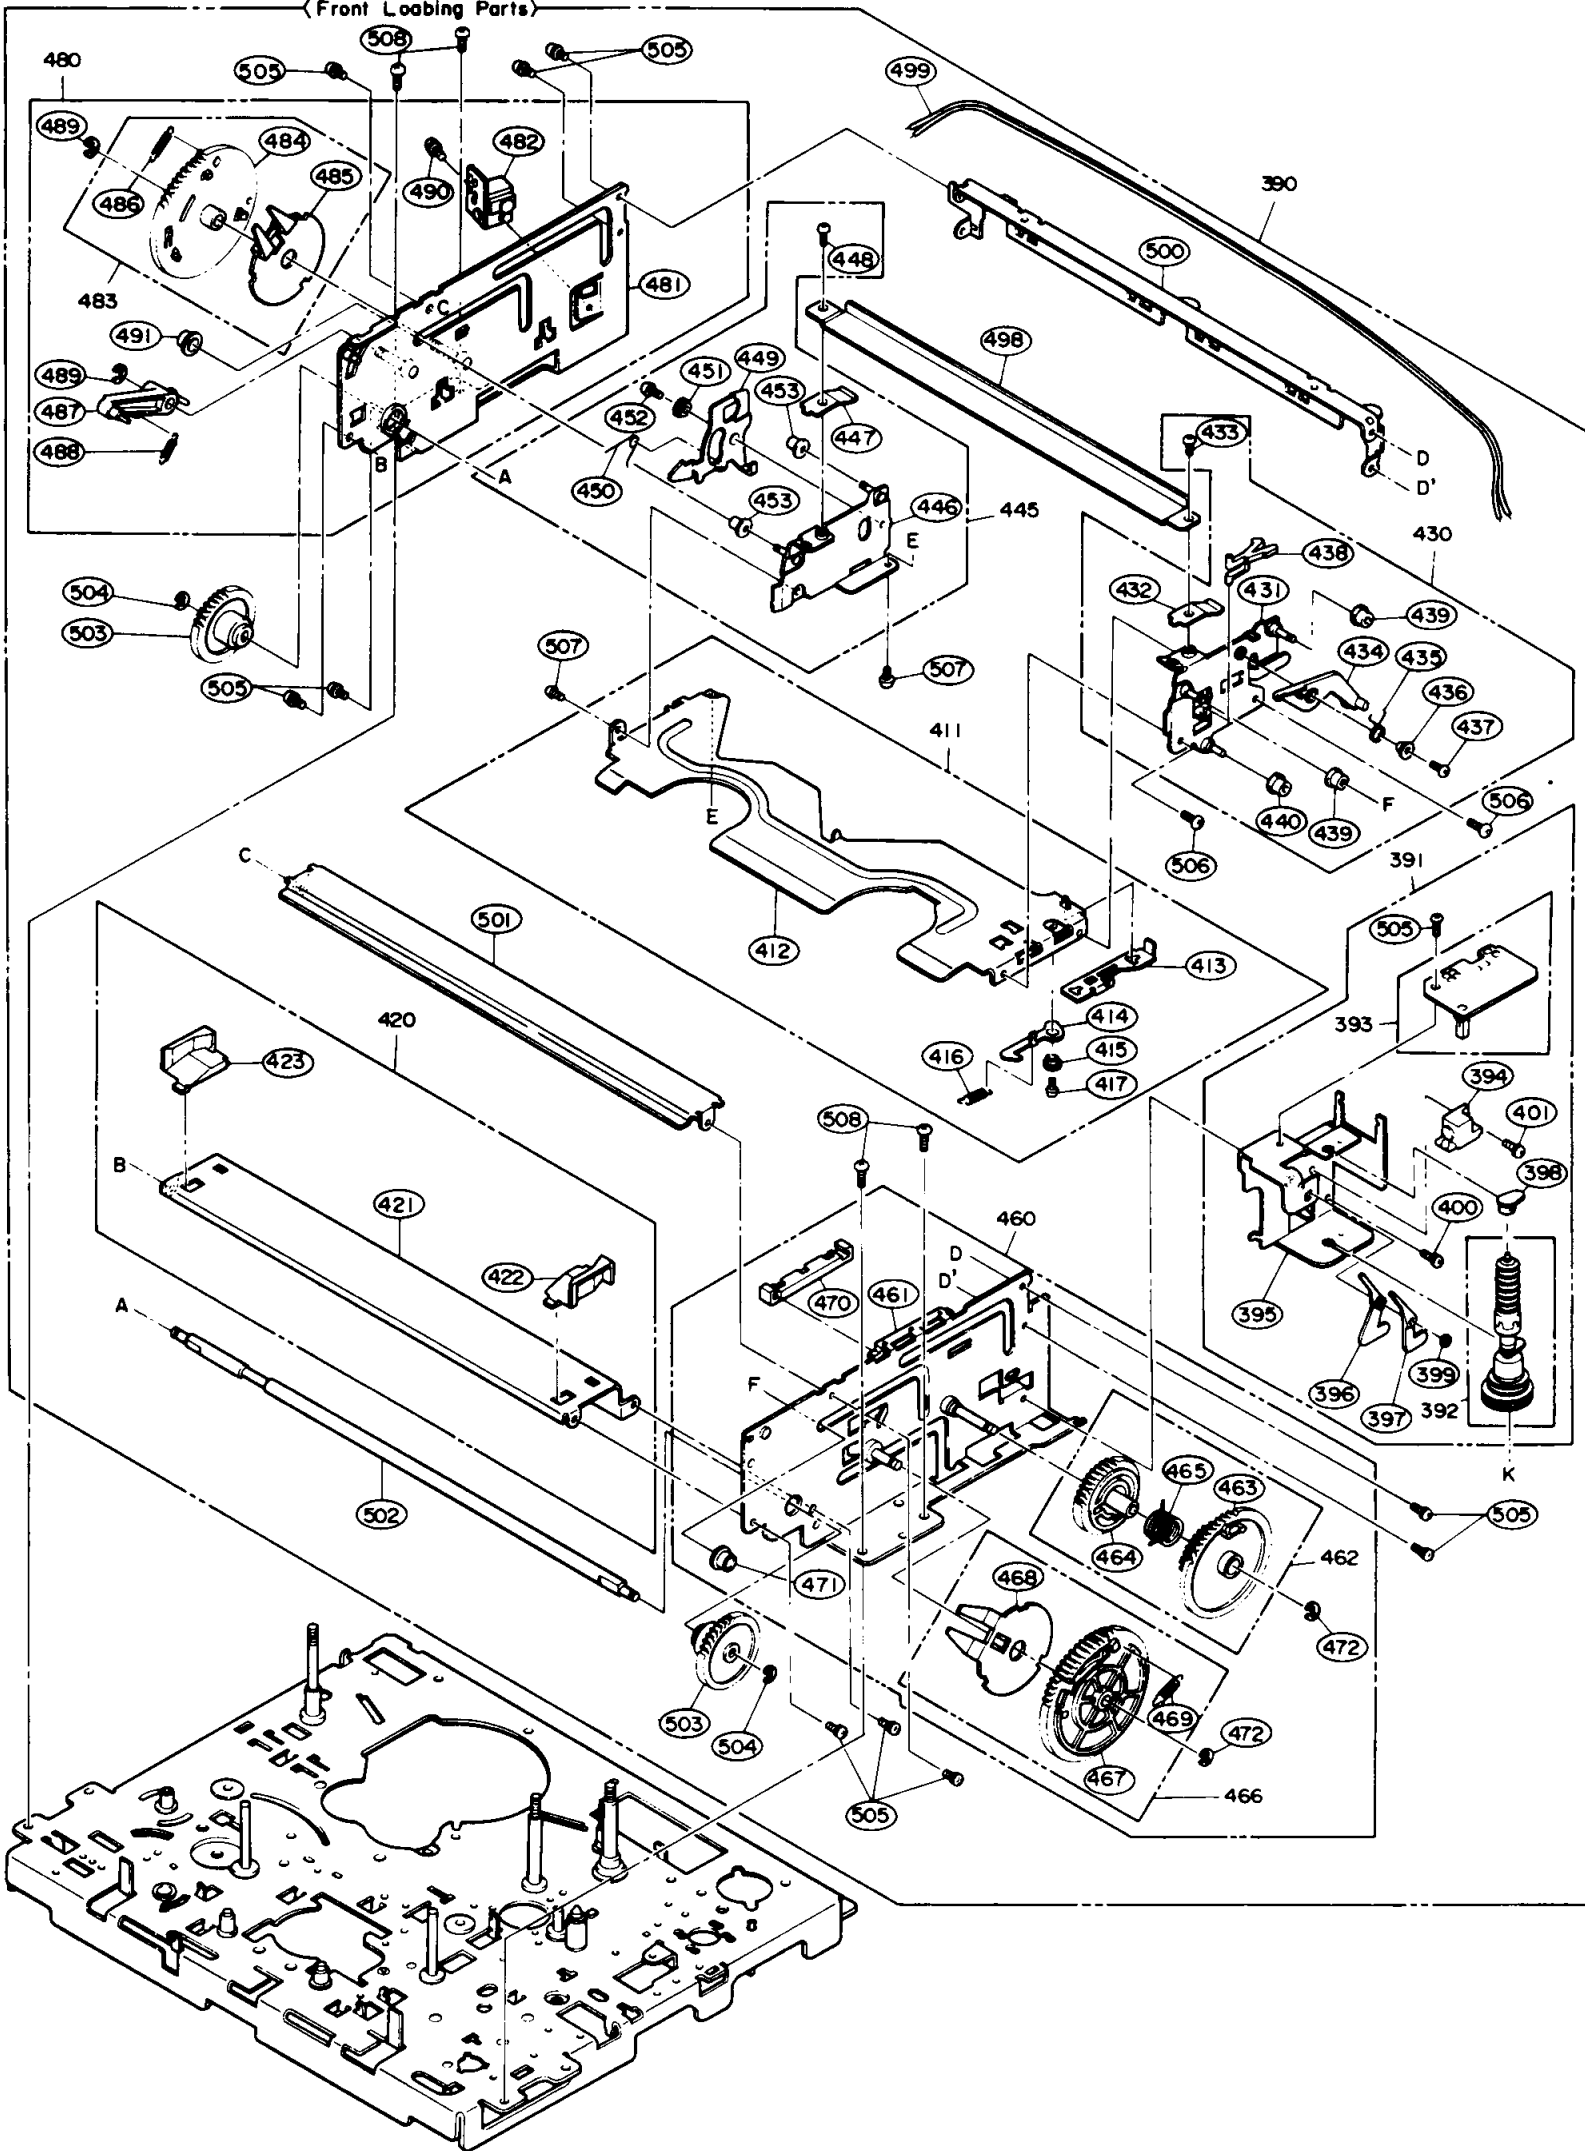

(Front Loading Parts)

<Loading Parts>

<Senser Parts>

<Cylinder Parts>

CASSETTE DECK MECHANISM 59228

Ref. No.	Part No.	Description
1	62D80598240A	CYLINDER ASS'Y
2	62D80590118	UPPER DRUM
3	62D805901304	LOWER DRUM ASS'Y
4	62D80590101	CYLINDER MOUNT
5	62D805901305	VIDEO OUT PCB ASS'Y
6	62D99730000	W TAMS SCREW 2.6X6
7	62D60040902	MOTOR TM84
8	62D90550000	SCREW 2.6X20
9	62D90980000	TAMS SCREW 2.6X6
10	62D99720000	BIND TAMS SCREW 3X8
11	62D92050000	C TAPPING SCREW 3X10
12	62D95520000	SCREW (FOR CAMERA) 2X5 (NO.1)
13	62D96650000	CAP SCREW 2.6X3
14	62D80590154	DRAM EARTH FLAT SPRING
15	62D91920000	C TAPPING SCREW 2.6X5
16	62D80590102	DRAM EARTH BRACKET
17	62D805901347	DM PCB C ASS'Y
18	62D91920000	C TAPPING SCREW 2.6X5
19	62D80590126	DRAM EARTH
20	62D97150000	WASHER 2.6
23	62D80590171	CONNECTOR BRACKET
32	62D805902301	OPEN ANGLE ASS'Y
33	62D91910000	C TAPPING SCREW 2.6X4
34	62D80590229	TRACKING ADJUSTER
35	62D80000314	TAPE GUIDE
36	62D80590226	TAPE GUIDE SPRING
37	62D80000319	GUIDE CAP
38	62D80000328A	TAPE GUIDE FLANGE (C)
39	62D80000329	TAPE GUIDE FLANGE (D)
40	62D94530000	NUT 3.0
41	62D80590223	DAMPER RUBBER
51	62D805903501	LOADING BASE SEMI-ASS'Y
52	62D80590304	LOADING BLOCK (L)
53	62D80590305	LOADING BLOCK (R)
54	62D80000337	ROLLER POST ST
55	62D80000337	ROLLER POST ST
56	62D96650000	CUP SCREW 2.6X3
57	62D9C170273	SCREW (FOR) CAMERA 2X2.7
58	62D91920000	C TAPPING SCREW 2.6X5
59	62D805903502	LOADING PLATE (L) SEMI-ASS'Y
60	62D80590314	LOADING BOSS
61	62D80590308	LOADING GEAR SPRING (L)
62	62D80590306	T LOADING GEAR (L)
63	62D805903503	LOADING PLATE (R) SEMI-ASS'Y
64	62D80590309	LOADING GEAR SPRING (R)
65	62D80590307	T LOADING GEAR (R)