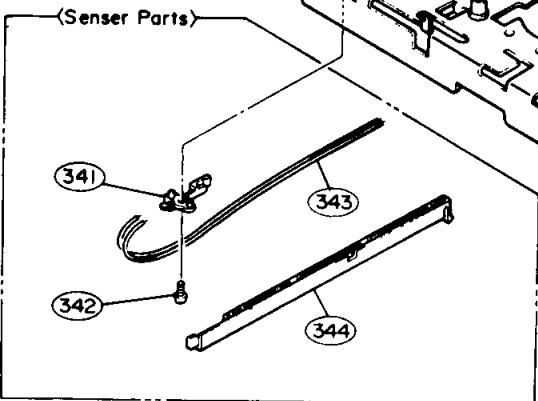

(Front Loading Parts)

<Loading Parts>

<Senser Parts>

<Cylinder Parts>

CASSETTE DECK MECHANISM 59228

Ref. No.	Part No.	Description
1	62D80598240A	CYLINDER ASS'Y
2	62D80590118	UPPER DRUM
3	62D805901304	LOWER DRUM ASS'Y
4	62D80590101	CYLINDER MOUNT
5	62D805901305	VIDEO OUT PCB ASS'Y
6	62D99730000	W TAMS SCREW 2.6X6
7	62D60040902	MOTOR TM84
8	62D90550000	SCREW 2.6X20
9	62D90980000	TAMS SCREW 2.6X6
10	62D99720000	BIND TAMS SCREW 3X8
11	62D92050000	C TAPPING SCREW 3X10
12	62D95520000	SCREW (FOR CAMERA) 2X5 (NO.1)
13	62D96650000	CAP SCREW 2.6X3
14	62D80590154	DRAM EARTH FLAT SPRING
15	62D91920000	C TAPPING SCREW 2.6X5
16	62D80590102	DRAM EARTH BRACKET
17	62D805901347	DM PCB C ASS'Y
18	62D91920000	C TAPPING SCREW 2.6X5
19	62D80590126	DRAM EARTH
20	62D97150000	WASHER 2.6
23	62D80590171	CONNECTOR BRACKET
32	62D805902301	OPEN ANGLE ASS'Y
33	62D91910000	C TAPPING SCREW 2.6X4
34	62D80590229	TRACKING ADJUSTER
35	62D80000314	TAPE GUIDE
36	62D80590226	TAPE GUIDE SPRING
37	62D80000319	GUIDE CAP
38	62D80000328A	TAPE GUIDE FLANGE (C)
39	62D80000329	TAPE GUIDE FLANGE (D)
40	62D94530000	NUT 3.0
41	62D80590223	DAMPER RUBBER
51	62D805903501	LOADING BASE SEMI-ASS'Y
52	62D80590304	LOADING BLOCK (L)
53	62D80590305	LOADING BLOCK (R)
54	62D80000337	ROLLER POST ST
55	62D80000337	ROLLER POST ST
56	62D96650000	CUP SCREW 2.6X3
57	62D9C170273	SCREW (FOR) CAMERA 2X2.7
58	62D91920000	C TAPPING SCREW 2.6X5
59	62D805903502	LOADING PLATE (L) SEMI-ASS'Y
60	62D80590314	LOADING BOSS
61	62D80590308	LOADING GEAR SPRING (L)
62	62D80590306	T LOADING GEAR (L)
63	62D805903503	LOADING PLATE (R) SEMI-ASS'Y
64	62D80590309	LOADING GEAR SPRING (R)
65	62D80590307	T LOADING GEAR (R)