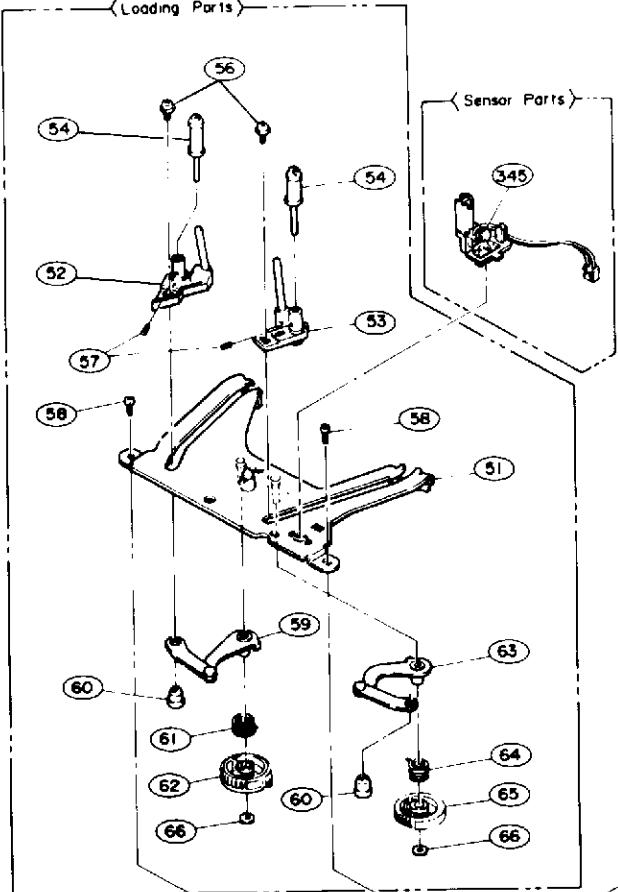

(Loading Parts)