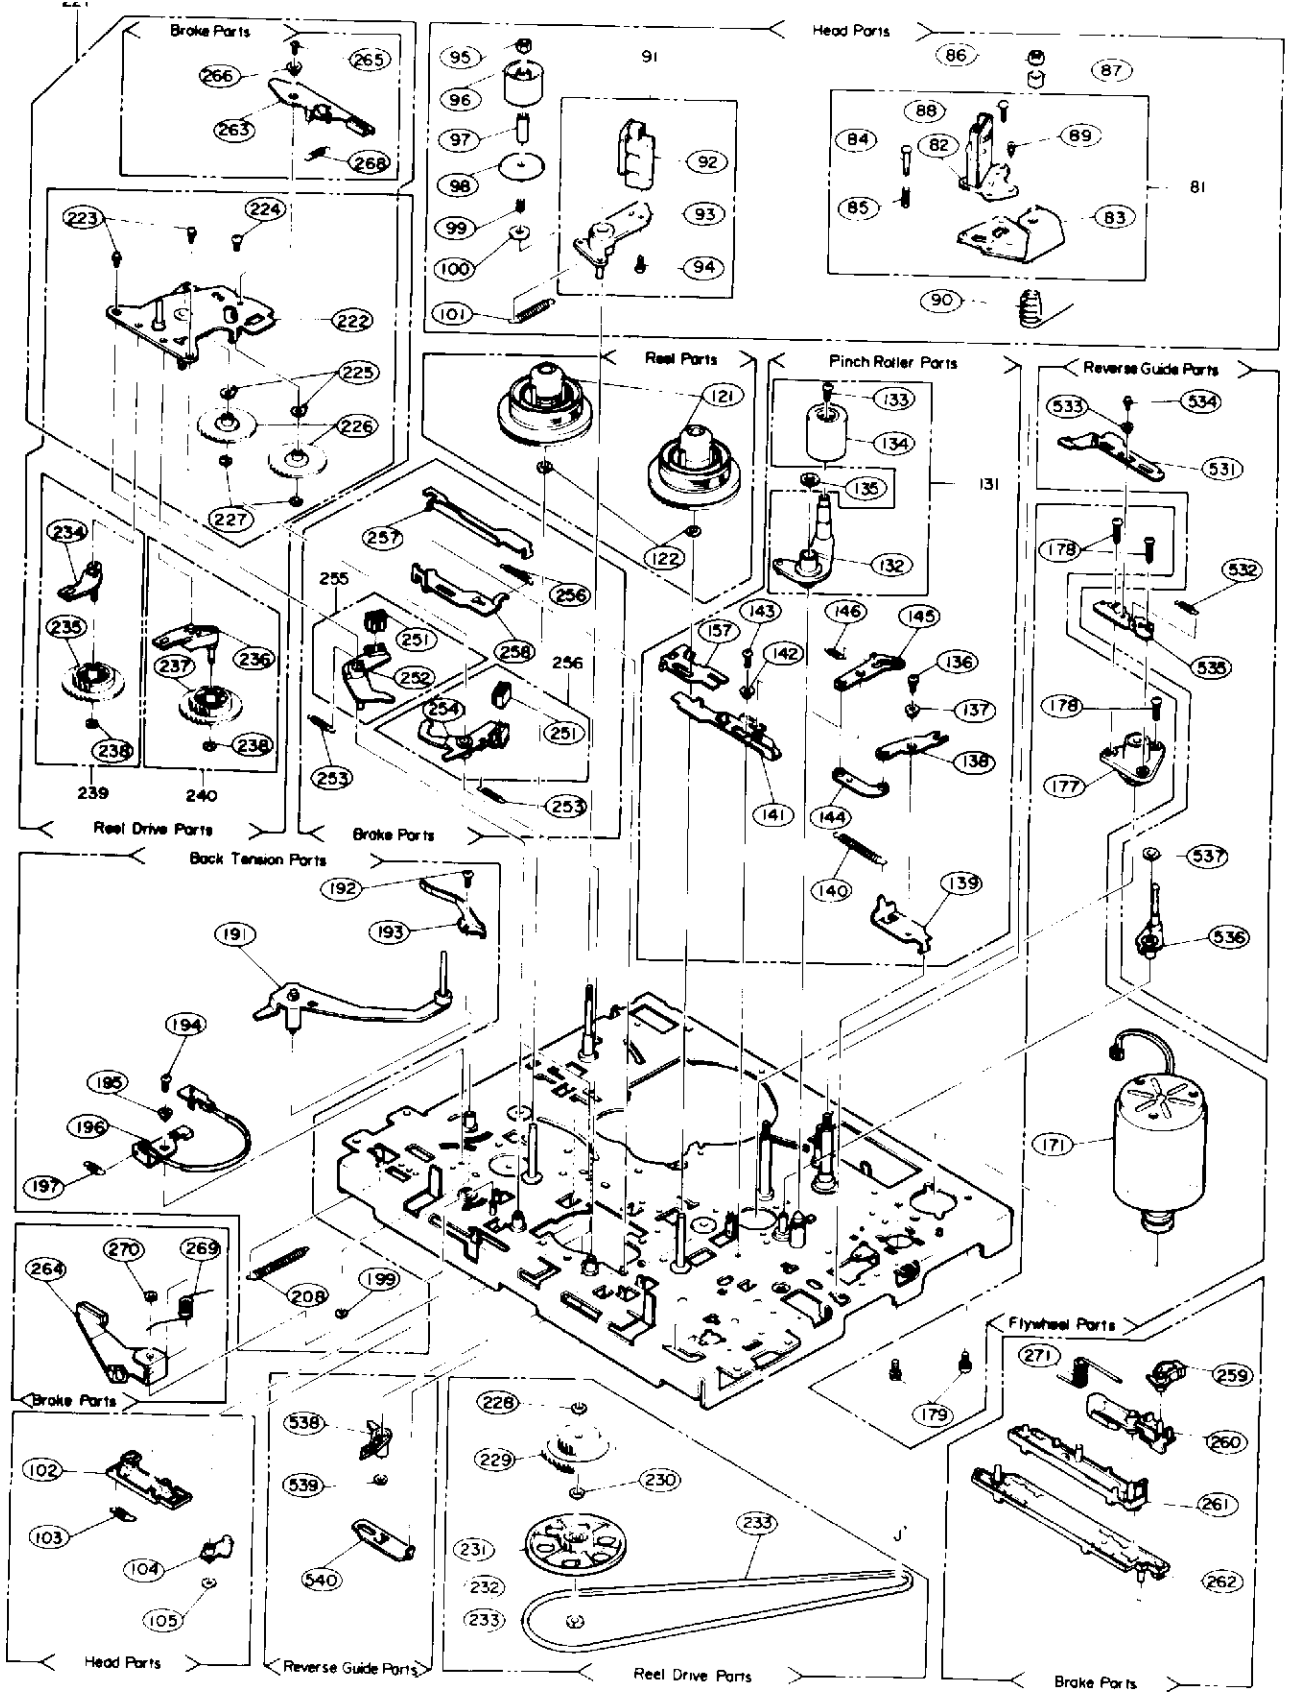

(Front Loading Parts)

(Loading Parts)

(Cylinder Parts)

(Back Tension Parts)

(Sensor Parts)

Ref.No.	Part No.	Description
1	62D805901308	Cylinder Ass'y
2	62D80590118	Upper Drum
3	62D805901304	Lower Drum Ass'y
4	62D80590101	Cylinder Mount
5	62D805901305	Video Out P.C.B Ass'y
6	62D99730000	W Tams Screw 2.6x6
7	62D60040901	Motor TM82
8	62D90500000	Screw 2.6x20
9	62D90980000	Tams Screw 2.6x6
10	62D99720000	Bind Tams Screw 3x8
11	62D92050000	C Tapping Screw 3x10
12	62D95520000	Screw (For Camera) 2x5 (No.1)
13	62D96650000	Cup Screw 2.6x3
14	62D80590123	Drum Earth
15	62D91920000	C Tapping Screw 2.6x5
16	62D80590102	Drum Earth Bracket
17	62D805901303	DM P.C.B Ass'y
18	62D91920000	C Tapping Screw 2.6x5
20	62D97150000	Washer 2.6
31	62D805902501	Chassis Semi Ass'y
32	62D805902301	Open Angle Ass'y
33	62D91910000	C Tapping Screw 2.6x4
34	62D80000316	Tracking Adjuster
35	62D80000314	Tape Guide
36	62D80590226	Tape Guide Spring
37	62D80000319	Guide Cap
38	62D80590328	Tape Guide Flange (C)
39	62D80590225	Tape Guide Flange (F)
40	62D94530000	Nut 3.0
41	62D80590223	Dumper Rubber
51	62D805903501	Loading Base Semi Ass'y
52	62D80590304	Loading Block (L)
53	62D80590305	Loading Block (R)
54	62D80000333	Roller Post SIS
56	62D96650000	Cup Screw 2.6x3
57	62D99520000	Set Screw 2.0x3 (Plane Type)
58	62D91920000	C Tapping Screw 2.6x5
59	62D805903502	Loading Plate (L) Semi Ass'y
60	62D80590314	Loading Boss
61	62D80590308	Loading Gear Spring (L)
62	62D80590306	T Loading Gear (L)
63	62D805903503	Loading Plate (R) Semi Ass'y
64	62D80590309	Lading Gear Spring (R)
65	62D80590307	T Loading Gear (R)
66	62D98840000	P Washer Cut 2.6x6x0.5
81	62D805904303	Head Base Ass'y
82	62D62041506	ACE Head HV225211
83	62D80590501	Head Base
84	62D80000626	Azimuth Spring Screw
85	62D80000604	Azimuth Spring