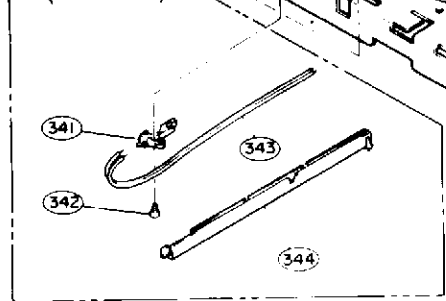

(Front Loading Parts)

(Loading Parts)

(Cylinder Parts)

(Back Tension Parts)

(Sensor Parts)

Ref.No.	Part No.	Description
1	62D805901308	Cylinder Ass'y
2	62D80590118	Upper Drum
3	62D805901304	Lower Drum Ass'y
4	62D80590101	Cylinder Mount
5	62D805901305	Video Out P.C.B Ass'y
6	62D99730000	W Tams Screw 2.6x6
7	62D60040901	Motor TM82
8	62D90500000	Screw 2.6x20
9	62D90980000	Tams Screw 2.6x6
10	62D99720000	Bind Tams Screw 3x8
11	62D92050000	C Tapping Screw 3x10
12	62D95520000	Screw (For Camera) 2x5 (No.1)
13	62D96650000	Cup Screw 2.6x3
14	62D80590123	Drum Earth
15	62D91920000	C Tapping Screw 2.6x5
16	62D80590102	Drum Earth Bracket
17	62D805901303	DM P.C.B Ass'y
18	62D91920000	C Tapping Screw 2.6x5
20	62D97150000	Washer 2.6
31	62D805902501	Chassis Semi Ass'y
32	62D805902301	Open Angle Ass'y
33	62D91910000	C Tapping Screw 2.6x4
34	62D80000316	Tracking Adjuster
35	62D80000314	Tape Guide
36	62D80590226	Tape Guide Spring
37	62D80000319	Guide Cap
38	62D80590328	Tape Guide Flange (C)
39	62D80590225	Tape Guide Flange (F)
40	62D94530000	Nut 3.0
41	62D80590223	Dumper Rubber
51	62D805903501	Loading Base Semi Ass'y
52	62D80590304	Loading Block (L)
53	62D80590305	Loading Block (R)
54	62D80000333	Roller Post SIS
56	62D96650000	Cup Screw 2.6x3
57	62D99520000	Set Screw 2.0x3 (Plane Type)
58	62D91920000	C Tapping Screw 2.6x5
59	62D805903502	Loading Plate (L) Semi Ass'y
60	62D80590314	Loading Boss
61	62D80590308	Loading Gear Spring (L)
62	62D80590306	T Loading Gear (L)
63	62D805903503	Loading Plate (R) Semi Ass'y
64	62D80590309	Lading Gear Spring (R)
65	62D80590307	T Loading Gear (R)
66	62D98840000	P Washer Cut 2.6x6x0.5
81	62D805904303	Head Base Ass'y
82	62D62041506	ACE Head HV225211
83	62D80590501	Head Base
84	62D80000626	Azimuth Spring Screw
85	62D80000604	Azimuth Spring