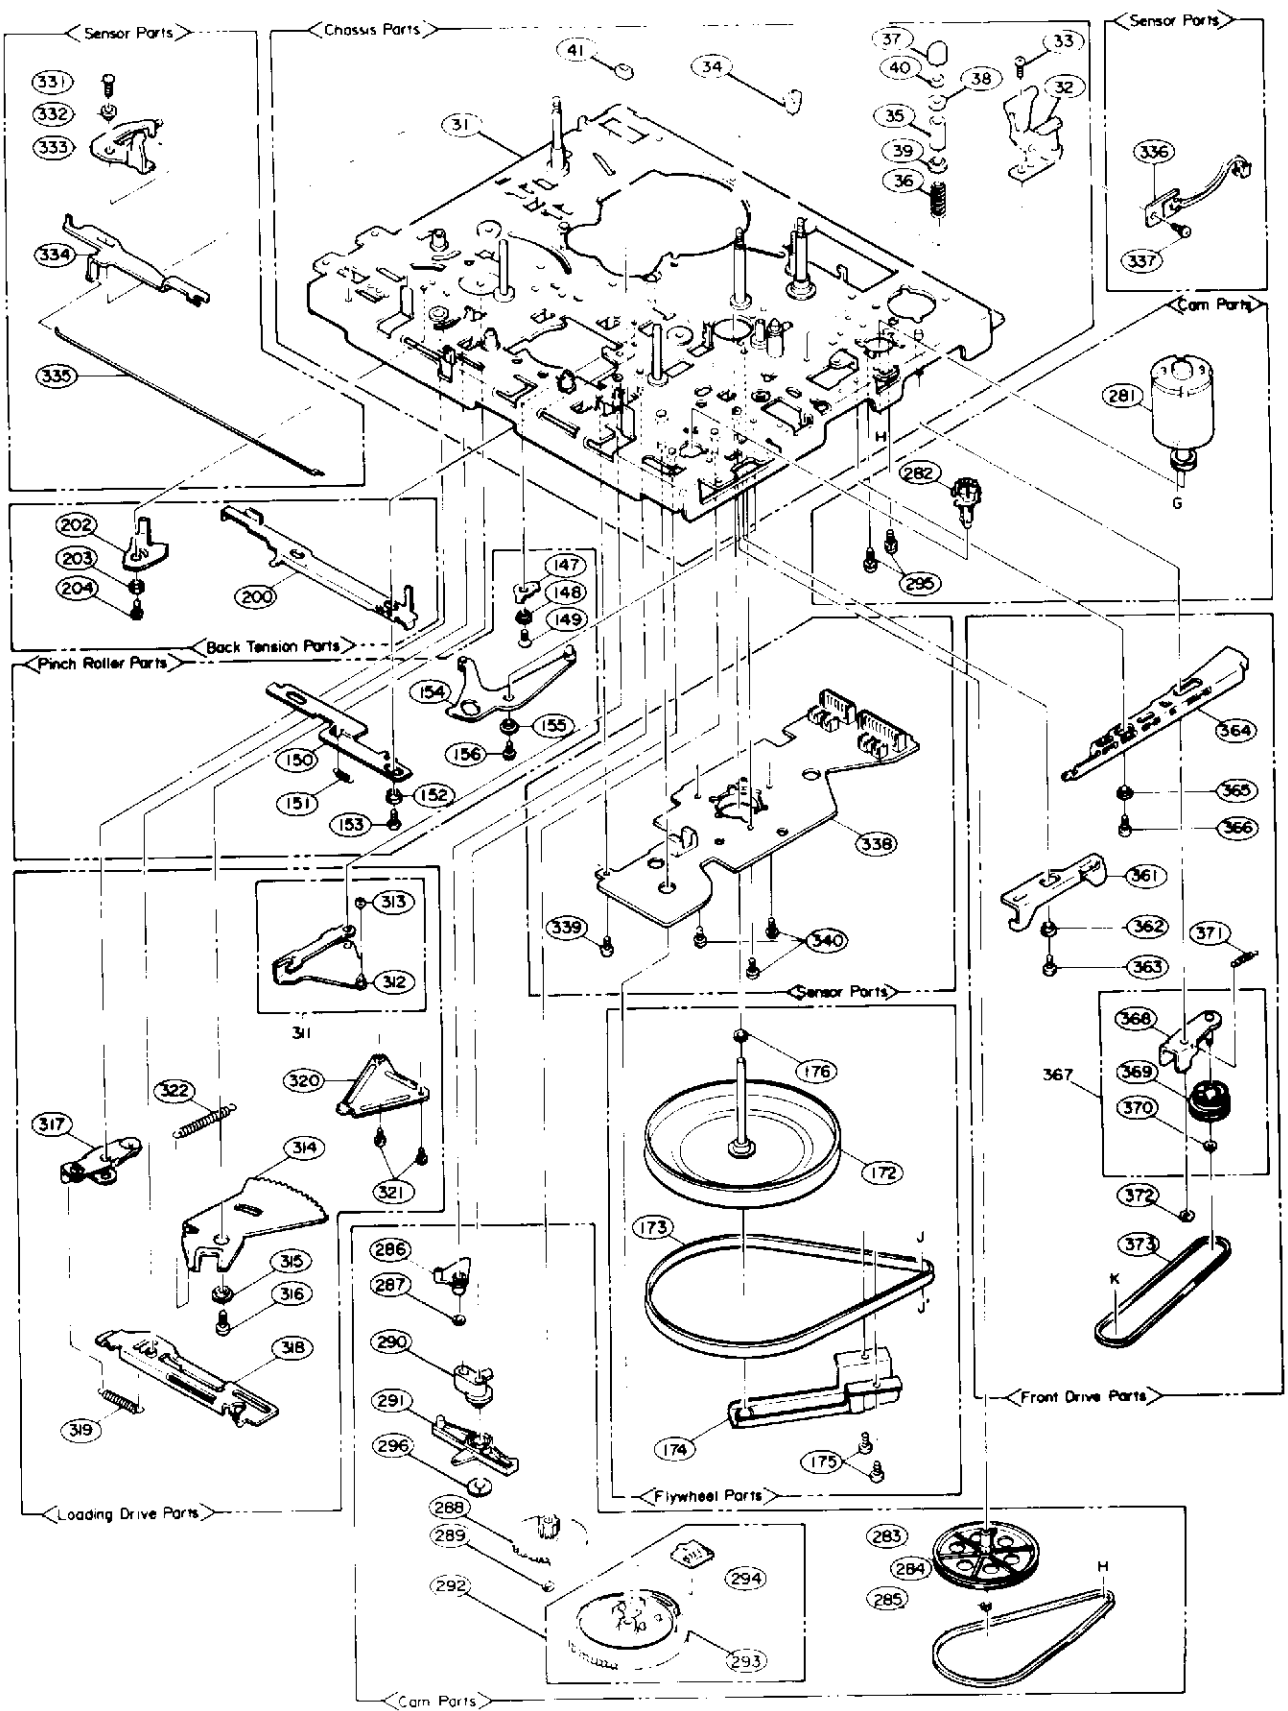

Ref.No.	Part No.	Description
1	62D805901308	Cylinder Ass'y
2	62D80590118	Upper Drum
3	62D805901304	Lower Drum Ass'y
4	62D80590101	Cylinder Mount
5	62D805901305	Video Out P.C.B Ass'y
6	62D99730000	W Tams Screw 2.6x6
7	62D60040901	Motor TM82
8	62D90500000	Screw 2.6x20
9	62D90980000	Tams Screw 2.6x6
10	62D99720000	Bind Tams Screw 3x8
11	62D92050000	C Tapping Screw 3x10
12	62D95520000	Screw (For Camera) 2x5 (No.1)
13	62D96650000	Cup Screw 2.6x3
14	62D80590123	Drum Earth
15	62D91920000	C Tapping Screw 2.6x5
16	62D80590102	Drum Earth Bracket
17	62D805901303	DM P.C.B Ass'y
18	62D91920000	C Tapping Screw 2.6x5
20	62D97150000	Washer 2.6
31	62D805902501	Chassis Semi Ass'y
32	62D805902301	Open Angle Ass'y
33	62D91910000	C Tapping Screw 2.6x4
34	62D80000316	Tracking Adjuster
35	62D80000314	Tape Guide
36	62D80590226	Tape Guide Spring
37	62D80000319	Guide Cap
38	62D80590328	Tape Guide Flange (C)
39	62D80590225	Tape Guide Flange (F)
40	62D94530000	Nut 3.0
41	62D80590223	Dumper Rubber
51	62D805903501	Loading Base Semi Ass'y
52	62D80590304	Loading Block (L)
53	62D80590305	Loading Block (R)
54	62D80000333	Roller Post SIS
56	62D96650000	Cup Screw 2.6x3
57	62D99520000	Set Screw 2.0x3 (Plane Type)
58	62D91920000	C Tapping Screw 2.6x5
59	62D805903502	Loading Plate (L) Semi Ass'y
60	62D80590314	Loading Boss
61	62D80590308	Loading Gear Spring (L)
62	62D80590306	T Loading Gear (L)
63	62D805903503	Loading Plate (R) Semi Ass'y
64	62D80590309	Lading Gear Spring (R)
65	62D80590307	T Loading Gear (R)
66	62D98840000	P Washer Cut 2.6x6x0.5
81	62D805904303	Head Base Ass'y
82	62D62041506	ACE Head HV225211
83	62D80590501	Head Base
84	62D80000626	Azimuth Spring Screw
85	62D80000604	Azimuth Spring