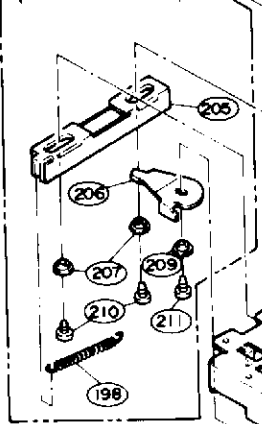

(Back Tension Parts)