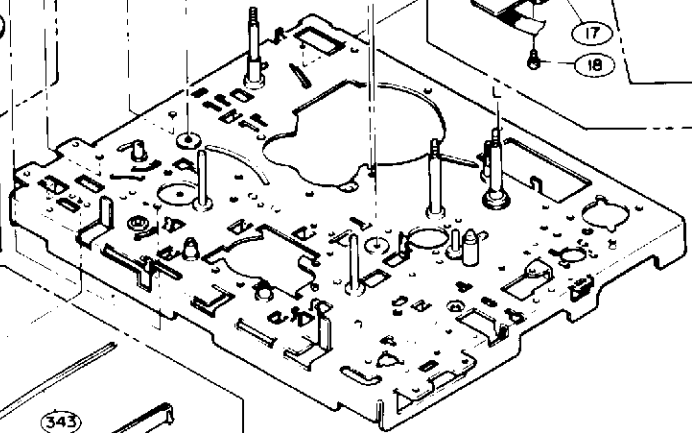

(Sensor Parts)