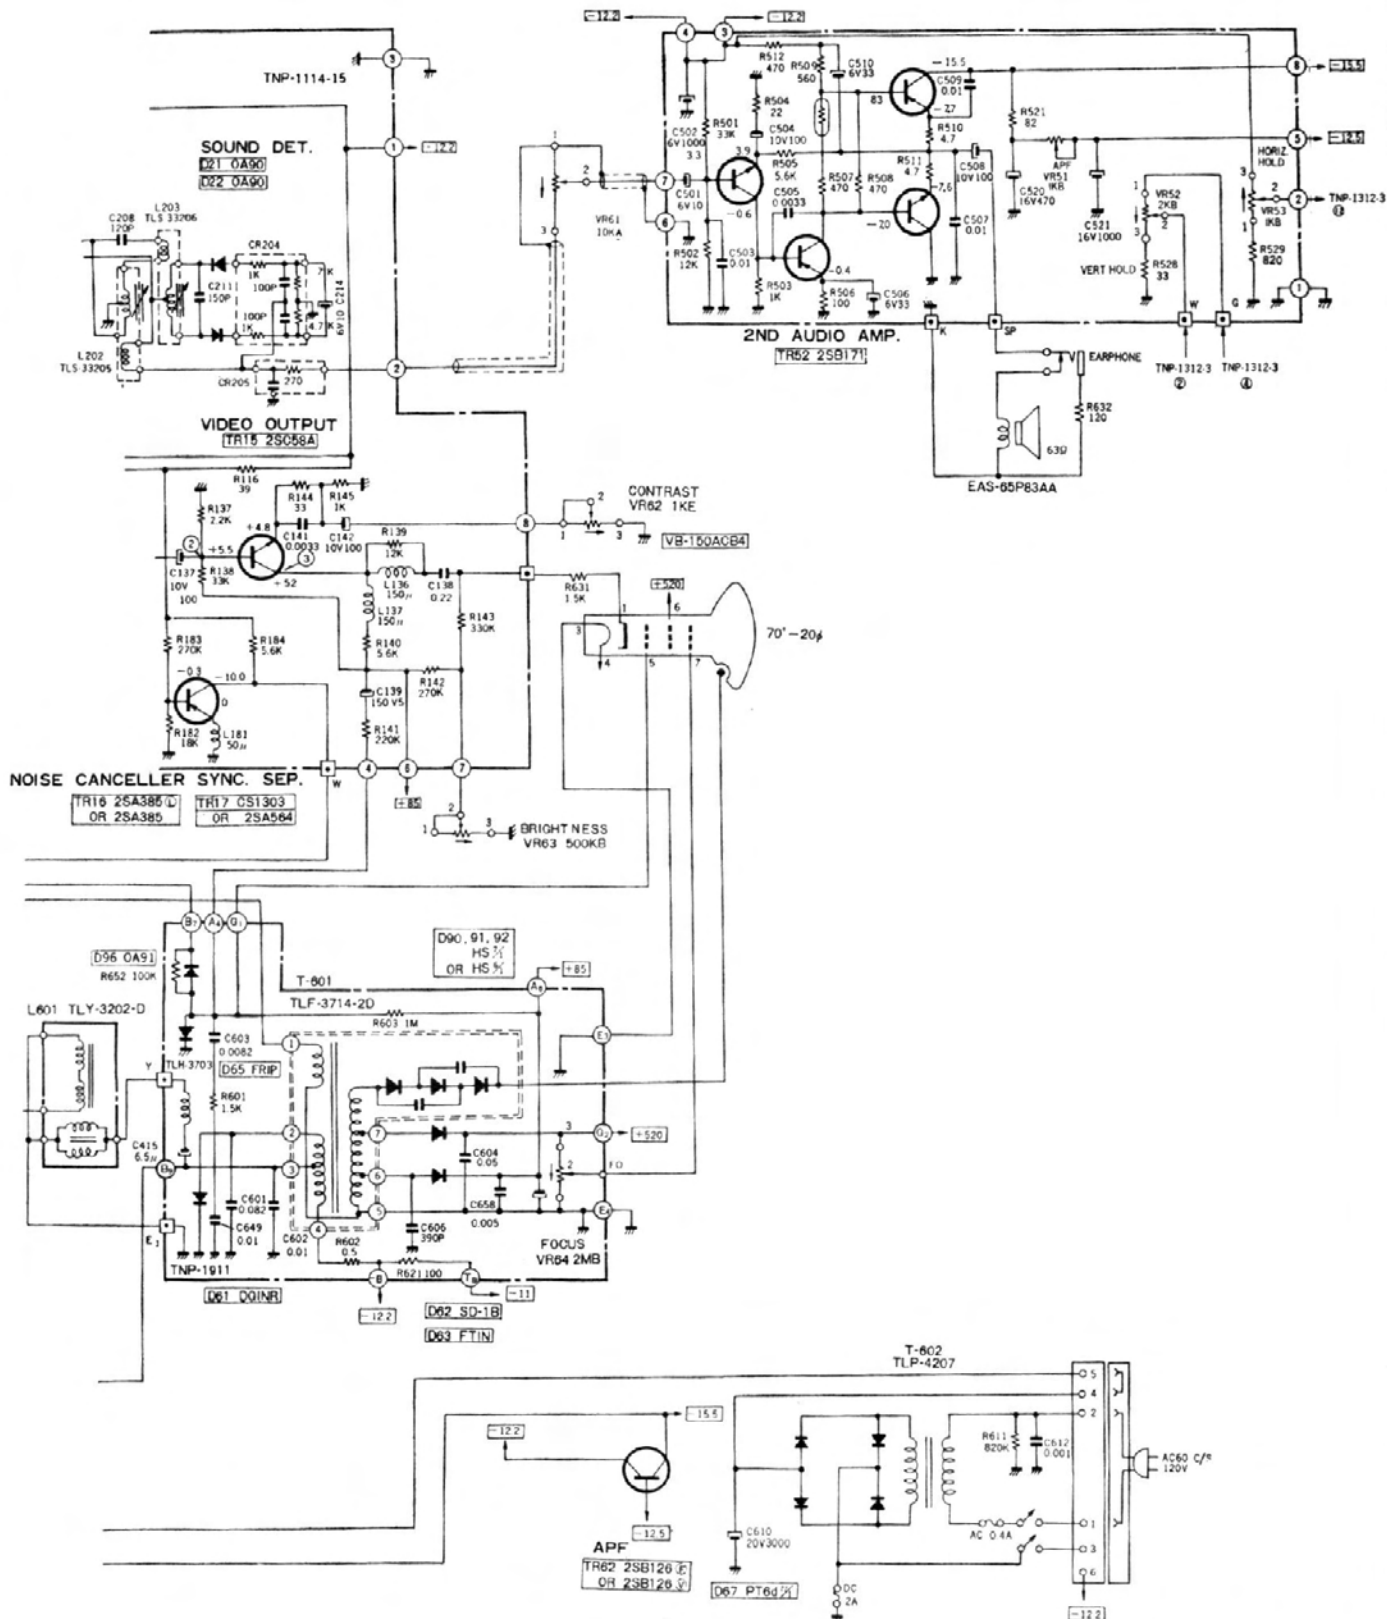

1ST AUDIO AMP. THERMISTOR AUDIO OUTPUT TNP-120B

TR51 2SC538 OR 2SC828 OS1 ERT-028H(80) TR53 CS1256H0
TR54 CS1255H0

Fig. 5-63. Penncrest Model 1313 AC-DC portable TV (made by Matsushita Electric Corp. of America). (Courtesy J. C. Penney Co.)