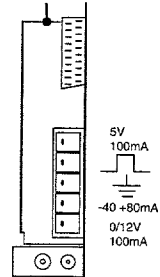

Sat panel

CL 26532123/012
210792