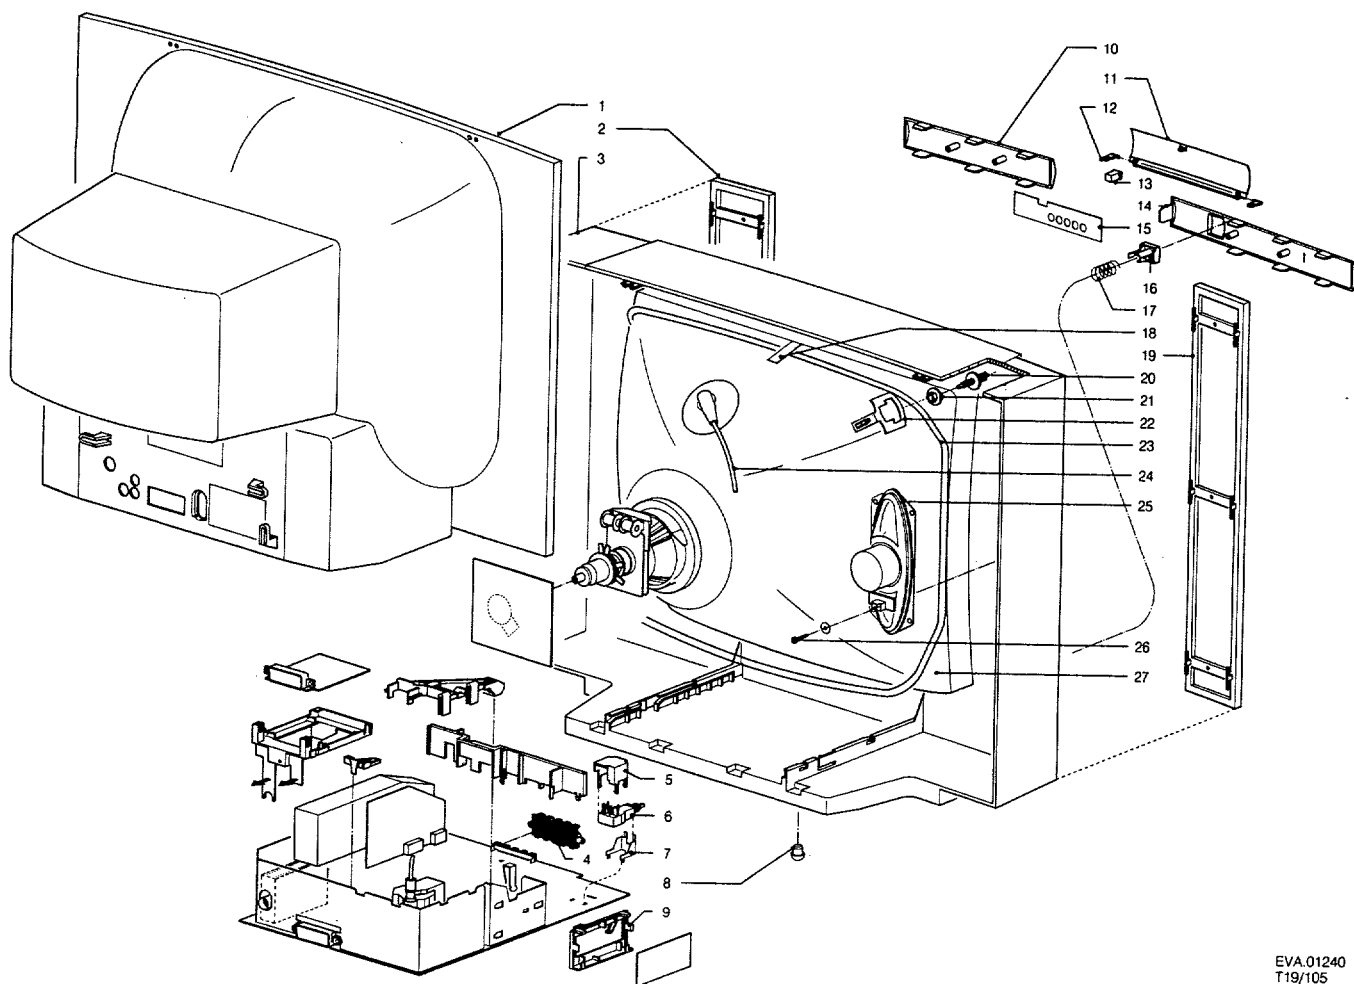

2 x 20W
8 Ω

-/18/19 : PAL BGI
SECAM BGLL'

-/03/08/09 /14 : PAL BG

-/12/16 : PAL BG NICAM

axbxc (mm)
28": 788x581x485

UV916: 45-855 MHz

EVA.01240
T19/105

- | | | | | | |
|----|----------------|--------------------------------|----|----------------|------------------------------|
| 1 | 4822 438 30247 | Rear cover | 18 | 4822 404 30709 | Clip |
| 2 | 4822 458 50436 | Grill right | 19 | 4822 458 50436 | Grill left |
| 2 | 4822 458 50372 | Grill right for 70NA27.. | 19 | 4822 458 50371 | Grill left for 70NA27.. |
| 3 | 4822 430 50843 | Cabinet | 20 | 4822 502 12865 | Picture tube spindle |
| 3 | 4822 430 50845 | Cabinet for 70NA27.. | 21 | 4822 505 10903 | Picture tube nut |
| 4 | 4822 410 61347 | Knob assy | 22 | 4822 404 30869 | Degaussing coil bracket |
| 5 | 4822 432 92785 | Mains switch cover | 23 | 4822 157 63752 | Degaussing coil |
| 6 | 4822 276 12916 | Mains switch | 24 | 4822 320 20182 | EHT cable assy Non Blackline |
| | 4822 053 21915 | Res. 9M1 (on mains switch) | 25 | 4822 240 40162 | Loudspeaker right/left |
| 7 | 4822 404 31058 | Mains switch bracket | 26 | 4822 502 30672 | Screw 10x3 mm |
| 8 | 4822 462 71537 | Foot | 26 | 4822 502 13712 | Screw 12x3 mm |
| 9 | 4822 404 31181 | Mains module bracket | 27 | 4822 131 20481 | Picture tube A66EAK71X03 |
| 10 | 4822 432 92932 | Front cover right | | 4822 218 21079 | Remote control RC6512 |
| 10 | 4822 432 92935 | Front cover right for 70NA27.. | | 4822 432 92761 | Battery cover RC6512 |
| | | | | 4822 432 92762 | Top cover RC6512 |
| 11 | 4822 432 92782 | Door | | | |
| 11 | 4822 432 92768 | Door for 70NA27.. | | | |
| 12 | 4822 432 92754 | Hing | | | |
| 13 | 4822 417 50252 | Lock | | | |
| 14 | 4822 432 92779 | Front cover left | | | |
| 14 | 4822 432 92936 | Front cover left for 70NA27.. | | | |
| 15 | 4822 454 12742 | Indication strip | | | |
| 16 | 4822 410 62089 | Mains knob | | | |
| 16 | 4822 410 62091 | Mains knob for 70NA27.. | | | |
| 17 | 4822 492 32656 | Spring behind mains knob | | | |