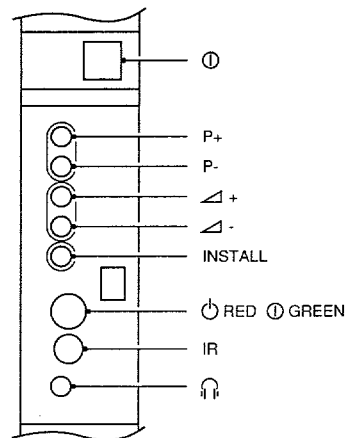

RC6512

220-240 V (± 10%)
140W max.

UV916: 45-889 MHz
UV944: 468-889 MHz

-/02/08B/10	: PAL BG
-/05/07	: PAL I NICAM
-/12/13/16	: PAL BG NICAM
-/10*/19 25ST2767	: PAL BGI SECAM BGLL'
-/42	: PAL BG SECAM BGDK

axbxc (mm)
25": 685x506x470

2 x 20W
8Ω