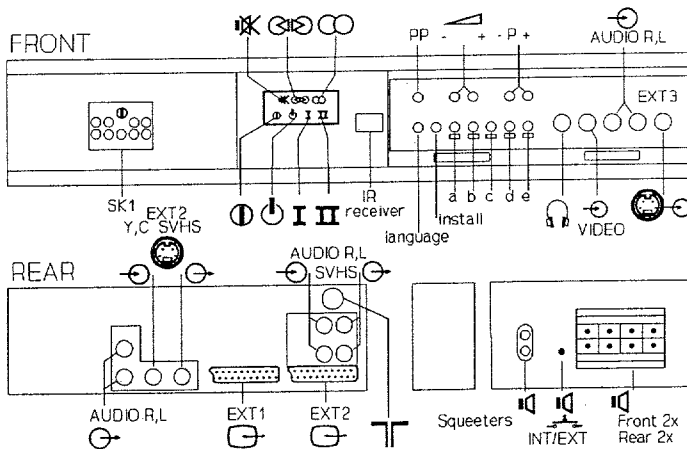

Service Service Service

28ML8776/00B/02B/08B/16B/19B
28ML8976/00B/02B/06B/07B/08B
10B/13B/16B/19B/42B

Service manual 4822 727 18876 is herewith cancelled

Service Manual

Safety regulations require that the set be restored to its original condition and that parts which are identical with those specified be used.

Les normes de sécurité exigent que l'appareil soit remis à l'état d'origine et que soient utilisées les pièces de rechange identiques à celles spécifiées.

Chassis FL1.1

RC6411

RC6804

220-240 V (± 10%)
149W Cenelec

A66EAK22X43

a x b x c
645x582x475 mm

2 x 20 W
2 x squeeeter 8Ω
1 x subwoofer 16Ω

Front 2 x 16 W/8Ω
Rear 2 x 4 W/8Ω

	FO844/IF	FO816/ME/IF	FO816/ME/IF	OPTION 1	OPTION 2
28ML8976/07B	X			026 004	
28ML8976/08B	X			026 004	
28ML8976/10B	X			090 004	
28ML8976/13B	X			090 004	
28ML8976/16B	X			090 004	
28ML8976/19B		X		012 004	
28ML8976/42B	X			058 005	