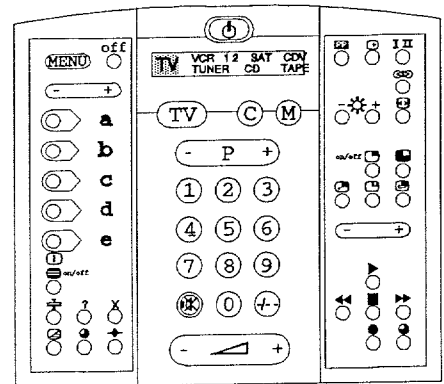

Service
Service
Service

70QW7789/26R/31R/36R/38R
287297WQ/24M
287597WQ/39M

Service manual 4822 727 18431 is herewith cancelled.

Service Manual

Safety regulations require that the set be restored to its original condition and that parts which are identical with those specified be used.

Les normes de sécurité exigent que l'appareil soit remis à l'état d'origine et que soient utilisées les pièces de rechange identiques à celles spécifiées.

Chassis FL1.0

RC6413

- 220-240 V (± 10%)
110W Cenelec
- A66EAK22X13
- a x b x c
642x587x479 mm
- 2 x 12 W
2 x squeeeter 8Ω
1 x subwoofer 16Ω
- Front 2 x 12 W/8Ω
Rear 2 x 3 W/8Ω