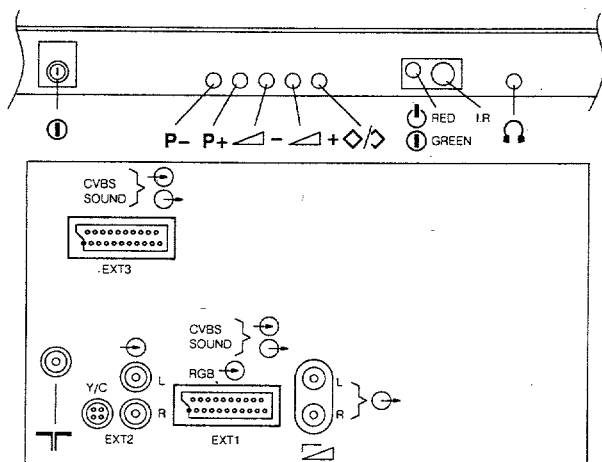

Service  
Service  
Service

25ST1750/25B  
25ST1760/22B  
/28B/30B/32B/33B/36B  
28ST1686/39B  
28ST1770/25B  
28ST1780/22B  
/28B/30B/32B/33B/36B  
28ST1786/30B

# Service Manual

Safety regulations require that the set be restored to its original condition and that parts which are identical with those specified be used.

Chassis GR2.1

Les normes de sécurité exigent que l'appareil soit remis à l'état d'origine et que soient utilisées les pièces de rechange identiques à celles spécifiées.

MDA 02983  
T19/112

RC6512

220-240 V ( $\pm 10\%$ )  
140W max.

UV916: 45-889 MHz  
U944: 468-889 MHz

a x b x c  
25": 581x545x439 mm  
28": 640x589x458 mm

2 x 20W  
8 $\Omega$

- /22B/28B/30B: PAL BG
- /25B: PAL I NICAM
- /32B/33B/36B: PAL BG NICAM
- /39B: PAL BGI  
SECAM BGLL