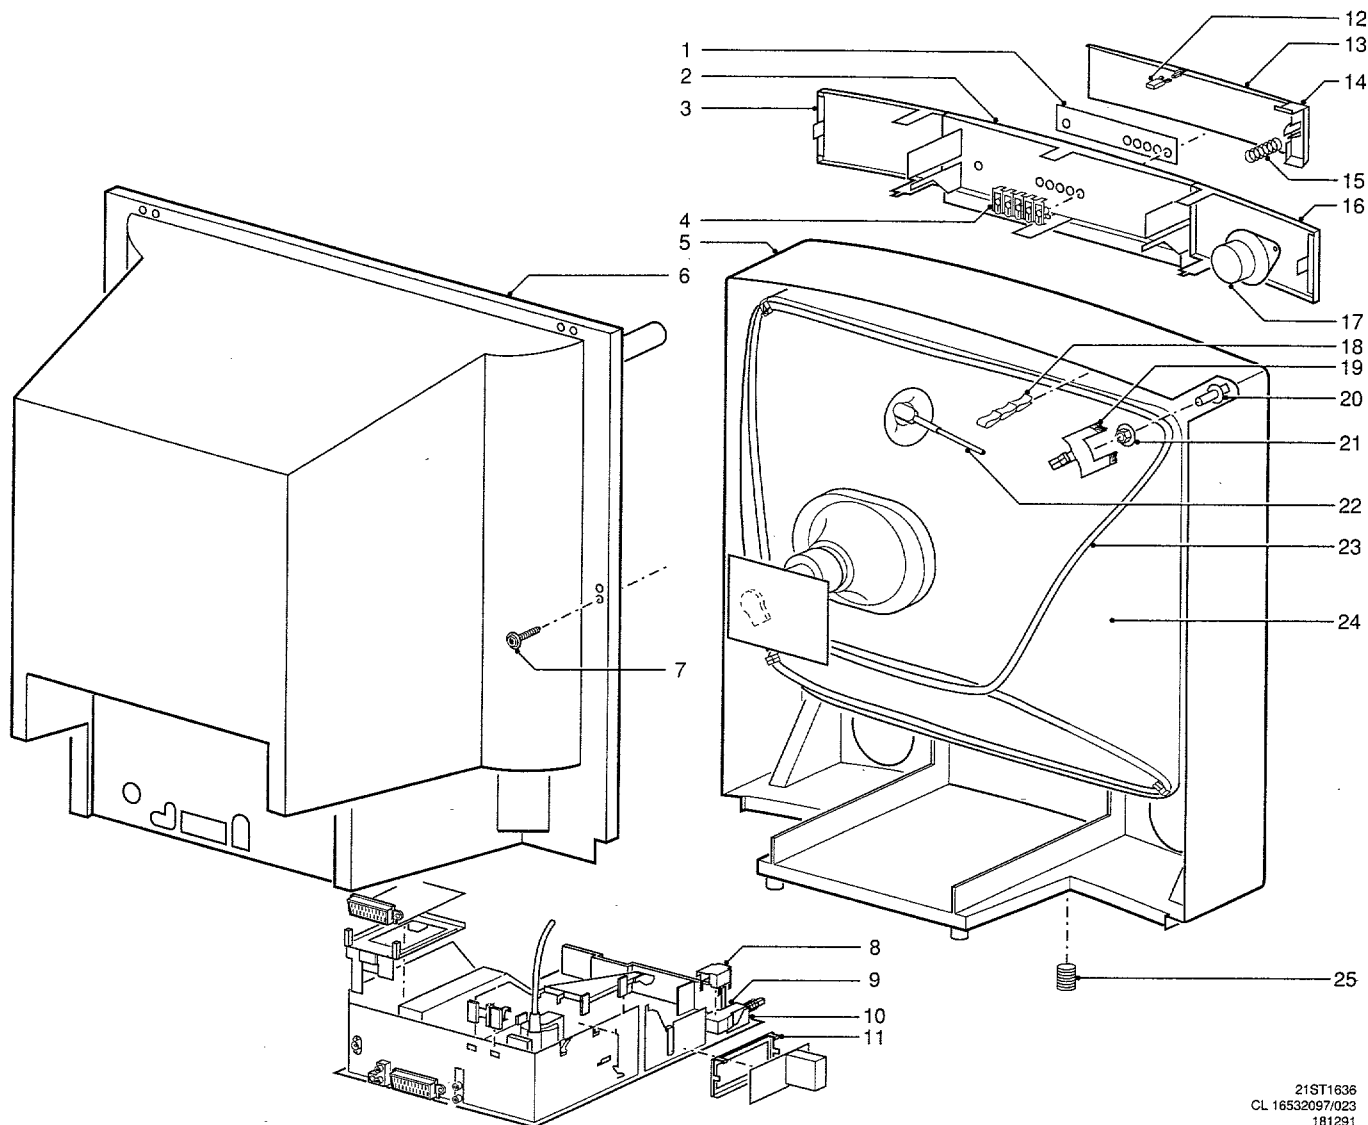

## OPTIONS

	PIP	2ND SCART	TELETEXT	AUTO STORE	MULTI SYSTEM	HYPERBAND	UHF ONLY	NICAM TWIN
- /23B/28B	X	X	X	X	X	X		
- /33B/36B	X	X	X	X	X	X		X
- /38B/39R	X	X	X	X	X	X		

21ST1636  
CL 16532097/023  
181291

1	4822 454 12749	Indication strip	23	4822 157 62613	Degaussing coil 21"
2	4822 432 10956	Control panel	24	4822 131 20324	Picture tube A51EAM31X45
2	4822 432 92821	Control panel for 213861SB	25	4822 532 61148	Insert fixing stand
3	4822 458 50397	Full width grill 21"			
3	4822 458 50402	Grill right 21" for 213861SB		4822 218 21078	Remote control RC6512
4	4822 410 61347	Control knob assy		4822 432 92761	Battery cover RC6512
5	4822 438 40211	Cabinet 21"		4822 432 92762	Top cover RC6512
5	4822 438 40212	Cabinet 21" for 213861SB			
6	4822 438 20221	Rear cover 21"			
7	4822 502 13712	Screw 12x3 mm			
8	4822 432 92785	Mains switch cover			
9	4822 276 12916	Mains switch			
	4822 053 21915	Res. 9M1 on mains switch			
10	1022 404 31058	Mains switch bracket			
11	4822 404 31181	Mains module bracket			
12	4822 417 50252	Locking mechanism			
13	4822 432 92808	Door			
13	4822 432 92797	Door for 213861SB			
14	4822 410 61642	Mains knob			
14	4822 410 61502	Mains knob for 213861SB			
15	4822 492 32656	Spring behind mains knob			
16	4822 458 50397	Full width grill 21"			
16	4822 458 50401	Grill left 21" for 213861SB			
17	4822 240 20305	Loudspeaker			
18	4822 404 30709	Degaussing coil clip			
19	4822 404 30945	Degaussing coil bracket			
20	4822 502 12865	Picture tube spindle			
21	4822 505 10903	Picture tube nut			
22	not applicable	EHT cable			