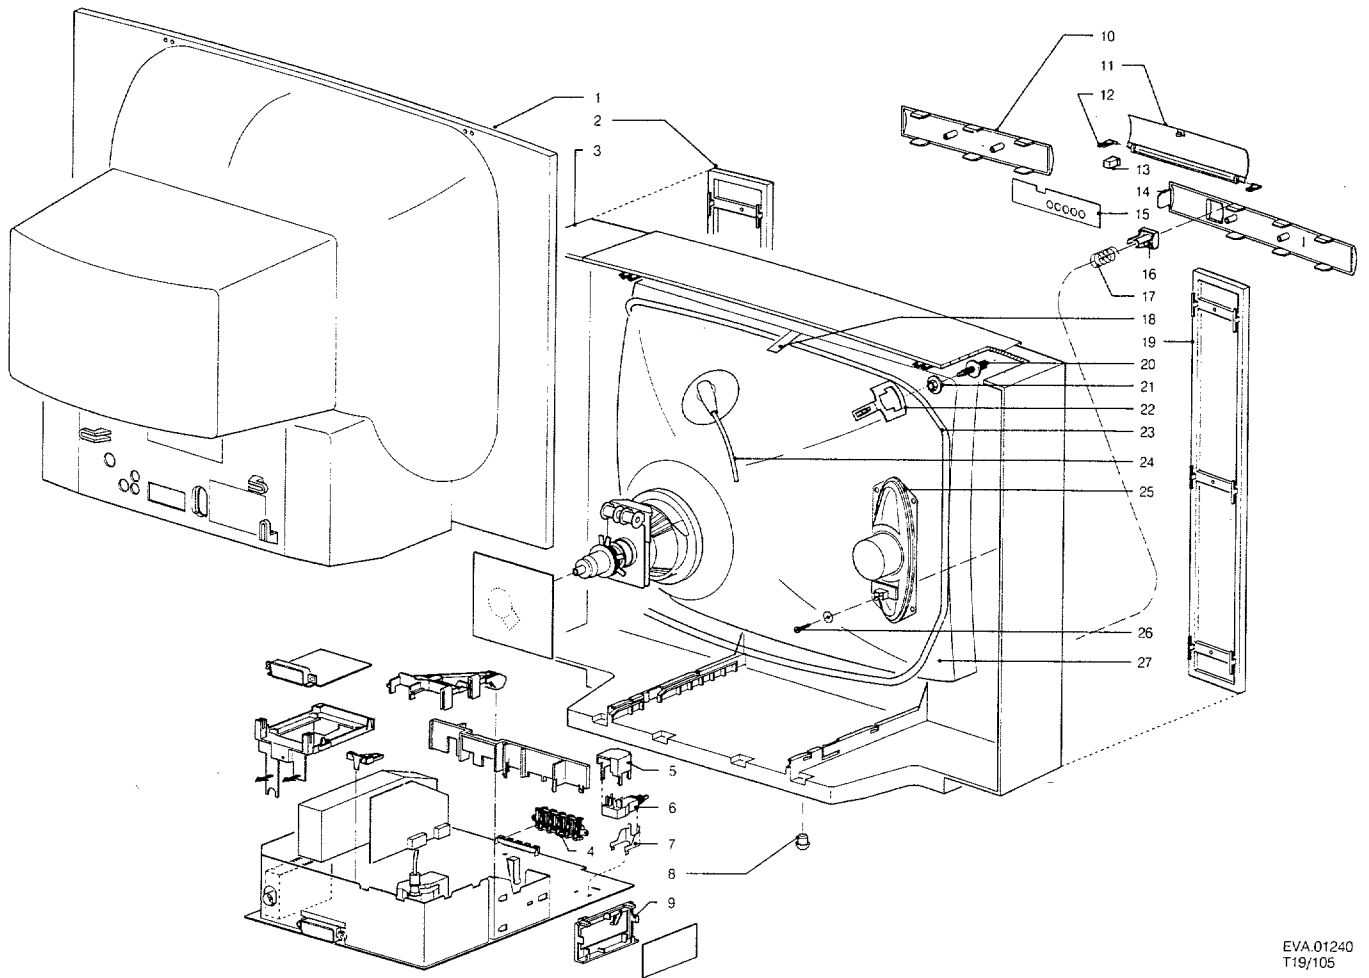

EVA.01240  
T19/105

1	4822 438 40195	Rear cover 25"	16	4822 410 61425	Mains knob
1	4822 438 40194	Rear cover 28"	16	4822 410 61824	Mains knob for 252961SB/283961SB
2	4822 458 50346	Grill right 25"	17	4822 492 32656	Spring behind mains knob
2	4822 458 50374	Grill right 25" for 252961SB	18	4822 404 30709	Degaussing coil clip
2	4822 458 50348	Grill right 28"	19	4822 458 50347	Grill left 25"
2	4822 458 50372	Grill right 28" for 283961SB	19	4822 458 50373	Grill left 25" for 252961SB
3	4822 430 10348	Cabinet 25"	19	4822 458 50349	Grill left 28"
3	4822 430 50809	Cabinet 25" for 252961SB	19	4822 458 50371	Grill left 28" for 283961SB
3	4822 430 10349	Cabinet 28"	20	4822 502 12865	Picture tube spindle
3	4822 430 50811	Cabinet 28" for 283961SB	21	4822 505 10903	Picture tube nut
4	4822 410 61347	Control knob assy	22	4822 404 30869	Degaussing coil bracket
5	4822 432 92152	Mains switch cover	23	4822 157 53067	Degaussing coil 25"
6	4822 276 12916	Mains switch	23	4822 157 63747	Degaussing coil 25" for 252961SB
6	4822 053 21915	Res. 9M1 (on mains switch)	23	4822 157 53091	Degaussing coil 28"
7	4822 404 31058	Bracket fixing mains switch	23	4822 157 63752	Degaussing coil 28" for 283961SB
8	4822 462 71537	Foot	24	4822 320 20172	EHT cable assy
8	4822 404 31181	Bracket fixing mains module	24	4822 320 20182	EHT cable assy for 252961SB/283961SB
9	4822 404 31181	Bracket fixing mains module	25	4822 240 40162	Loudspeaker
10	4822 432 92778	Front cover right 25"	26	4822 502 30672	Screw 10x3 mm
10	4822 432 92881	Front cover right 25" for 252961SB	26	4822 502 13712	Screw 12x3 mm
10	4822 432 92781	Front cover right 28"	27	4822 131 20345	Picture tube A59EAK22X13
10	4822 432 92887	Front cover right 28" for 283961SB	27	4822 131 20309	Picture tube A59EAK01X03
11	4822 432 92782	Door	27	4822 131 20317	Picture tube A66EAK22X13
11	4822 432 92883	Door for 252961SB/283961SB	27	4822 131 20308	Picture tube A66EAK51X03
12	4822 432 92754	Hinge			
13	4822 417 50252	Locking mechanism			
14	4822 432 92777	Front cover left 25"			
14	4822 432 92882	Front cover left 25" for 252961SB			
14	4822 432 92779	Front cover left 28"			
14	4822 432 92891	Front cover left 28" for 283961SB			
15	4822 454 12742	Indication strip			
			4822 218 21018	Remote control RC6502	
			4822 218 21078	Remote control RC6512	
			4822 432 92761	Battery cover RC6502/RC6512	
			4822 432 92762	Top cover RC6502/RC6512	