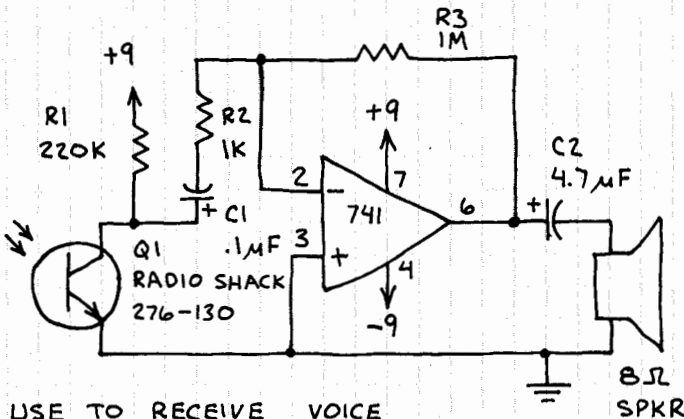

OPERATIONAL AMPLIFIER 741C

LIGHT WAVE RECEIVER

USE TO RECEIVE VOICE
MODULATED LIGHT WAVES. OK
TO USE SINGLE POLARITY POWER
SUPPLY FOR NON-VOICE RECEPTION.