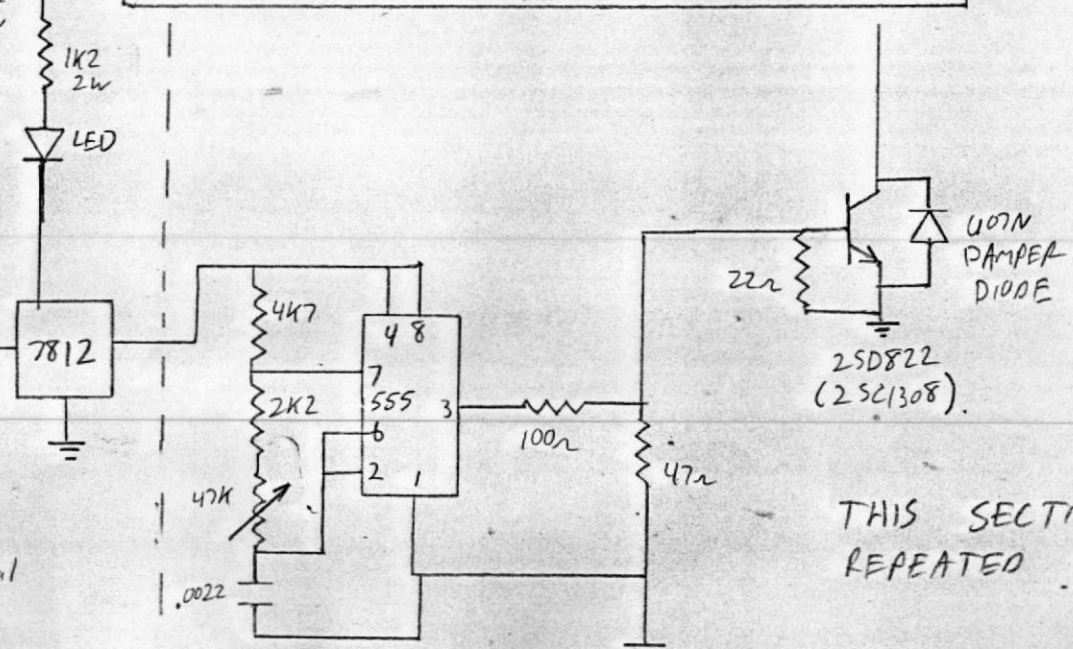

KFB 3060 Flyback
from MTC MTV140
TV SET

Output
0-20KV

POSITIVE
OUTPUT

CAUTION
1000 V
Spikes

HIGH VOLTAGE
POWER SUPPLY
FOR NUSPAR
RESOURCES

GROUND
TERMINAL

THIS
SECTION
ONCE

THIS SECTION REPEATED
5 TIMES

Daniel Frasn
March 16, 1987
Vancouver, B.C.

Nuspa High Voltage Power Supply

NEGATIVE OUTPUT

THIS SECTION REPEATED 5 TIMES

David Aron
 June 26/1987
 V P C