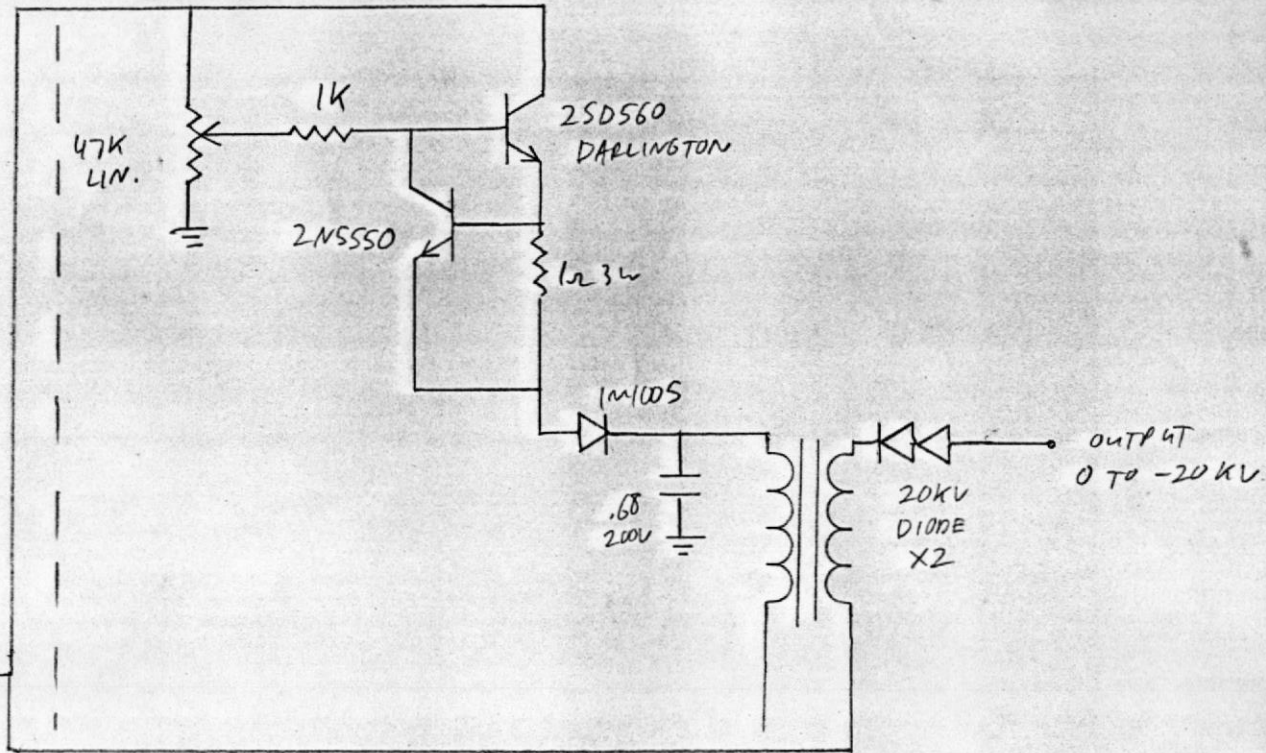

KFB 3060 Flyback
from MTC MTV140
TV SET

Output
0-20KV

POSITIVE
OUTPUT

CAUTION
1000 V
Spikes

HIGH VOLTAGE
POWER SUPPLY
FOR NUSPAR
RESOURCES

GROUND
TERMINAL

THIS
SECTION
ONCE

THIS SECTION REPEATED
5 TIMES

Daniel Frasn
March 16, 1987
Vancouver, B.C.

Nuspa High Voltage Power Supply

NEGATIVE OUTPUT

THIS SECTION REPEATED 5 TIMES

David Aron
 June 26/1987
 V P C