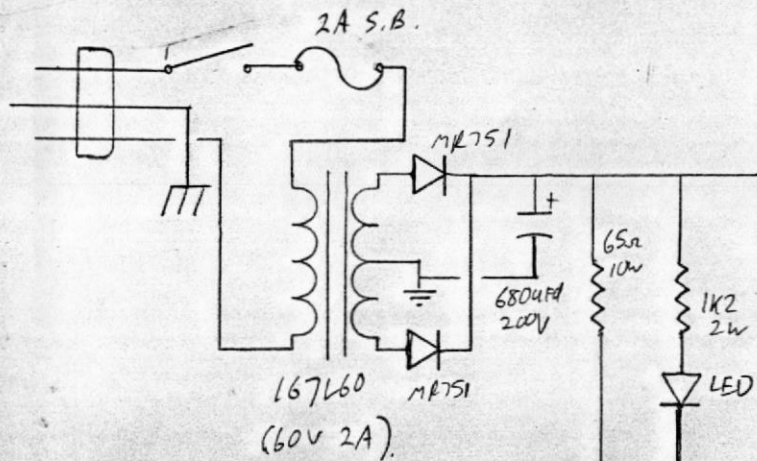

KFB 3060 Flyback
from MTC MTV140
TV SET

Output
0-20KV

POSITIVE
OUTPUT

CAUTION
1000 V
Spikes

HIGH VOLTAGE
POWER SUPPLY
FOR NUSPAR
RESOURCES

GROUND
TERMINAL

THIS
SECTION
ONCE

THIS SECTION REPEATED
5 TIMES

Daniel Frasn
March 16, 1987
Vancouver, B.C.

Nuspa High Voltage Power Supply

NEGATIVE OUTPUT

THIS SECTION REPEATED 5 TIMES

David Aron
 June 26/1987
 V P C