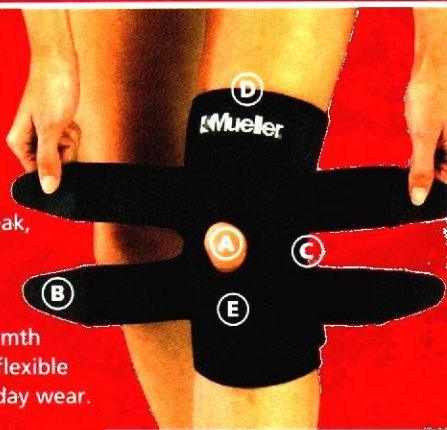

ADJUSTABLE KNEE SUPPORT

ONE SIZE

ONE SIZE

FITS KNEE 12-21in • 30-53cm

6441

ADJUSTABLE

KNEE

SUPPORT

FIRM
ADJUSTABLE
compression

*Helps support
weak or
injured
knees*

Mueller
SPORT CARE®

SUPPORT LEVEL: **MODERATE**

Caring for every lifestyle™

Mueller
SPORT CARE®

Mueller
SPORT CARE®

PRODUCT #6441
U.S. PATENT 5,472,413

ONE SIZE

FITS LEFT or RIGHT

ADJUSTABLE KNEE SUPPORT

This lightweight support provides firm, comfortable compression and maintains full range of movement for weak, injured, or arthritic knees. Four patented straps allow for adjustable tension to provide a custom fit. The soft neoprene blend retains body heat for soothing warmth to help relieve pain and keep your knee flexible to avoid reinjury. Comfortable fit for all-day wear.

- A** Open patella prevents slippage while keeping kneecap in place
- B** Patented tension straps provide custom fit for controlled compression
- C** Contour design minimizes bunching behind the knee
- D** Fully trimmed edges with smooth seams prevents chafing
- E** Double-layered around knee for maximum protection