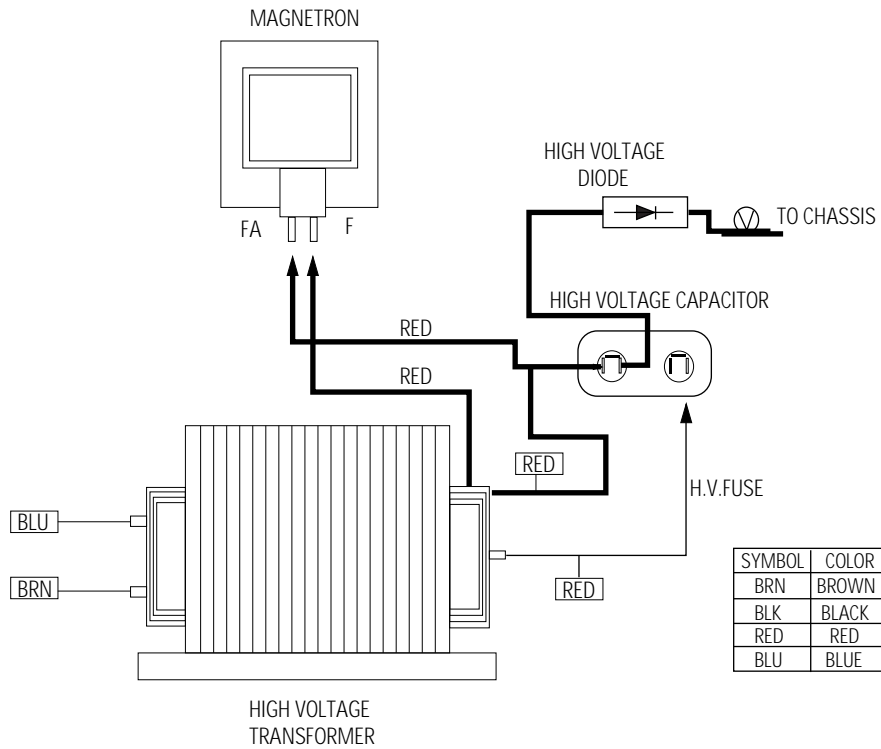

9. Schematic Diagrams

9-1 Schematic Diagrams

CONDITION OF OVEN

DOOR IS OPENED
 COOK OFF

FUNCTION ROTARY S/W

WIRING COLOR

BRN : BROWN
 WHT : WHITE
 RED : RED
 BLK : BLACK
 Y/G : YELLOW GREEN
 BLU : BLUE
 ORG : ORANGE
 YEL : YELLOW

PRIMARY SWITCH

SECONDARY SWITCH

MONITOR SWITCH

SYMBOL	COLOR
BRN	BROWN
BLK	BLACK
RED	RED
BLU	BLUE