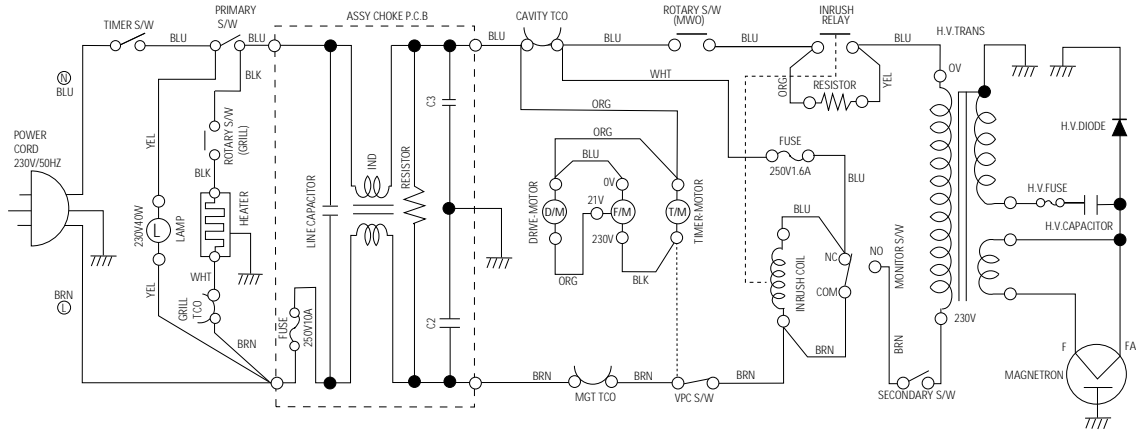

9. Schematic Diagrams

9-1 Schematic Diagrams

CONDITION OF OVEN

DOOR IS OPENED
 COOK OFF

FUNCTION ROTARY S/W

WIRING COLOR

BRN : BROWN
 WHT : WHITE
 RED : RED
 BLK : BLACK
 Y/G : YELLOW GREEN
 BLU : BLUE
 ORG : ORANGE
 YEL : YELLOW

PRIMARY SWITCH

SECONDARY SWITCH

MONITOR SWITCH

SYMBOL	COLOR
BRN	BROWN
BLK	BLACK
RED	RED
BLU	BLUE