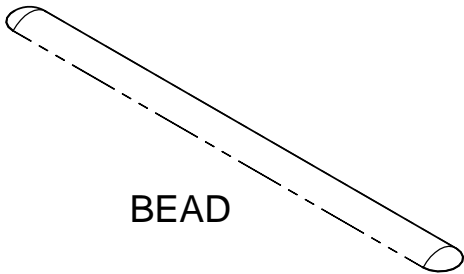

WESGAR PUNCHED FORMED FEATURES (SAMPLE ONLY)

LOUVER

STAMP

DIMPLE

HALF-SHEAR

BEAD

EXTRUDE (FOR TAPPING)

CABLE-TIE (LANCE)

COUNTERSINK

KNOCKOUT

COUNTERBORE