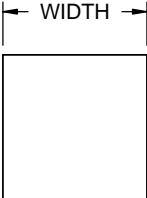

# WESGAR STANDARD PUNCH SHAPES

ROUND

OBROUND

SQUARE

RECTANGLE

SINGLE-D

DOUBLE-D

TRAPEZOID