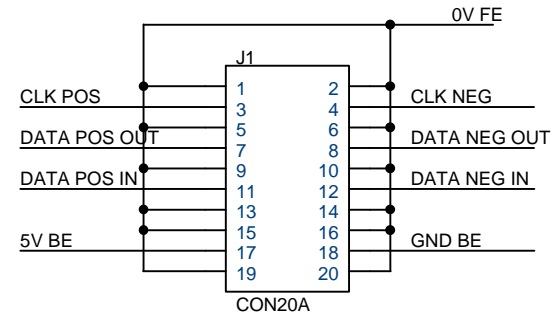

I2C to RS485 INTERFACE
FRONT END CARD

Fabrizio Ceccotti I.N.F.N. Perugia		
Title I2C-RS485 Interface		
Size A	Document Number 1	Rev 1.0
Date: Tuesday, April 10, 2001		Sheet 1 of 2

RS485 to I2C INTERFACE
BACK END CARD

Fabrizio Ceccotti I.N.F.N. Perugia		
Title I2C-RS485 Interface		
Size A	Document Number 2	Rev 1.0
Date: Tuesday, April 10, 2001		
Sheet 1 of 1		