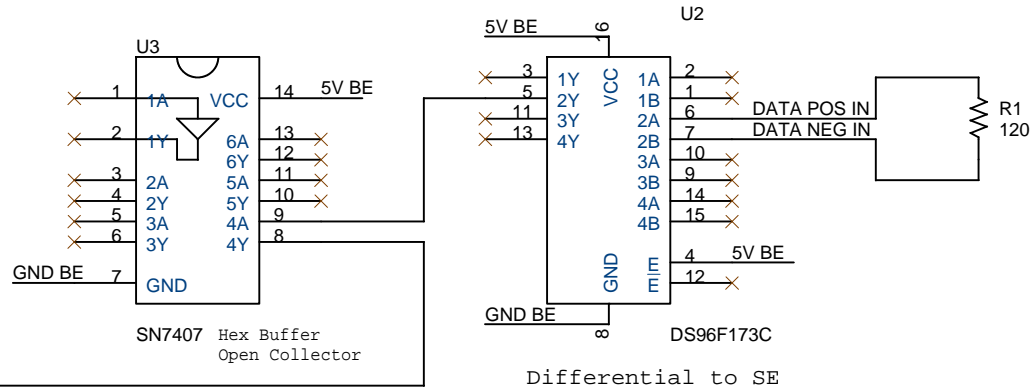

I2C to RS485 INTERFACE
FRONT END CARD

Fabrizio Ceccotti I.N.F.N. Perugia		
Title I2C-RS485 Interface		
Size A	Document Number 1	Rev 1.0
Date: Tuesday, April 10, 2001		Sheet 1 of 2

RS485 to I2C INTERFACE
BACK END CARD

Fabrizio Ceccotti I.N.F.N. Perugia		
Title I2C-RS485 Interface		
Size A	Document Number 2	Rev 1.0
Date: Tuesday, April 10, 2001		
Sheet 1 of 1		