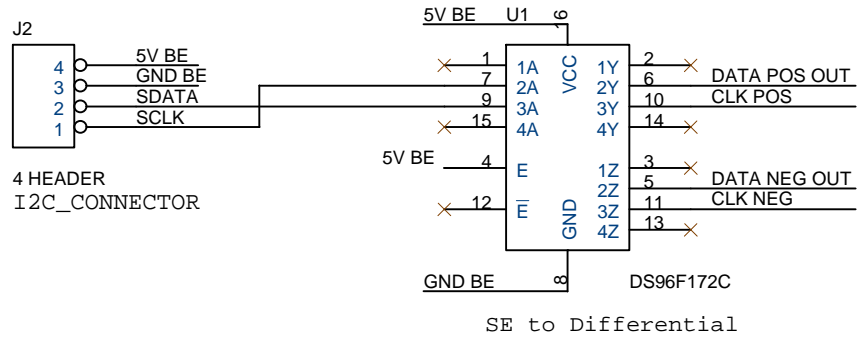

I2C to RS485 INTERFACE
FRONT END CARD

Fabrizio Ceccotti I.N.F.N. Perugia		
Title I2C-RS485 Interface		
Size A	Document Number 1	Rev 1.0
Date: Tuesday, April 10, 2001		Sheet 1 of 2

RS485 to I2C INTERFACE
BACK END CARD

Fabrizio Ceccotti I.N.F.N. Perugia		
Title I2C-RS485 Interface		
Size A	Document Number 2	Rev 1.0
Date: Tuesday, April 10, 2001		
Sheet 1 of 1		