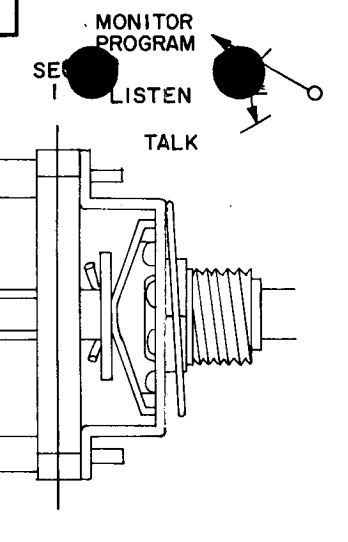

I2A655 to I2B670 SERIES

SI (MODEL IA760) - 680-428 (VIEWED FROM REAR - SHOWN IN "MONITOR PROGRAM" POSITION)

S2 (MODEL IA760) - S5 (MODEL 19A100) - 680-420 (VIEWED FROM REAR - SHOWN IN "OFF" POSITION)

S3 (MODEL IA760) - 680-426 (VIEWED FROM REAR - SHOWN IN "NORMAL" POSITION)

F HURT, P M.
Marshall

SERIES

S1, S2, S3, S4 (MODEL 19A100) - 680-419 (VIEWED FROM REAR - SHOWN IN "A" POSITION)

" POSITION)

SW (MODEL 19A105) - 680-432
(SWITCH CONTACTS VIEWED FROM REAR - SHOWN IN "OFF" POSITION)