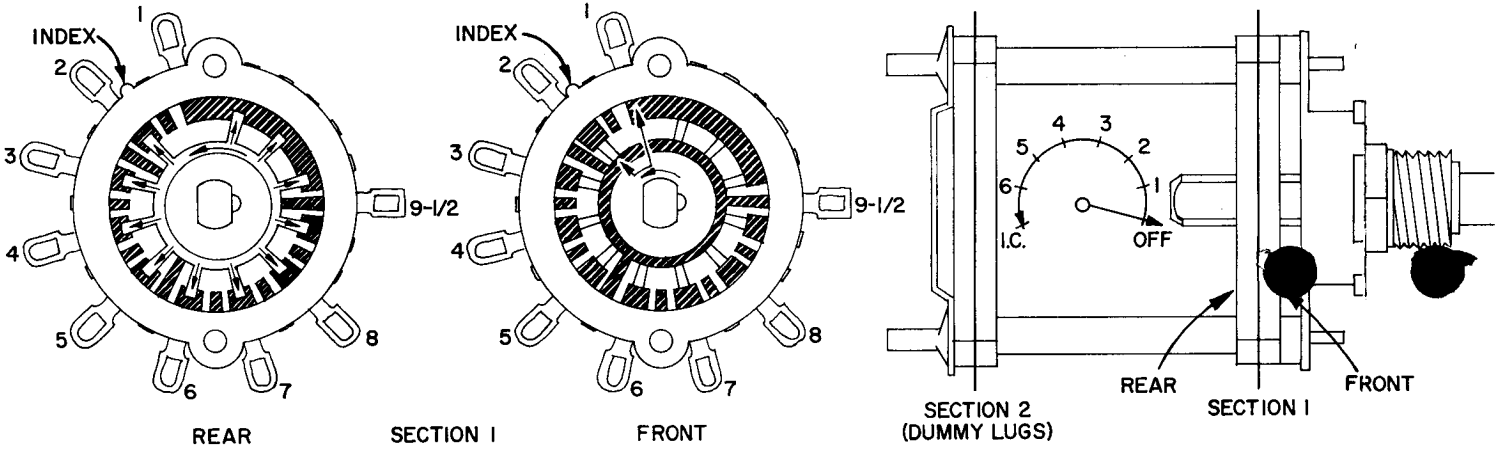

I2A655 to I2B670 SERIES

SI (MODEL IA760) - 680-428 (VIEWED FROM REAR - SHOWN IN "MONITOR PROGRAM" POSITION)

S2 (MODEL IA760) - S5 (MODEL 19A100) - 680-420 (VIEWED FROM REAR - SHOWN IN "OFF" POSITION)

S3 (MODEL IA760) - 680-426 (VIEWED FROM REAR - SHOWN IN "NORMAL" POSITION)

F HURT, P M.
Marshall

SERIES

S1, S2, S3, S4 (MODEL 19A100) - 680-419 (VIEWED FROM REAR - SHOWN IN "A" POSITION)

" POSITION)

SW (MODEL 19A105) - 680-432
(SWITCH CONTACTS VIEWED FROM REAR - SHOWN IN "OFF" POSITION)