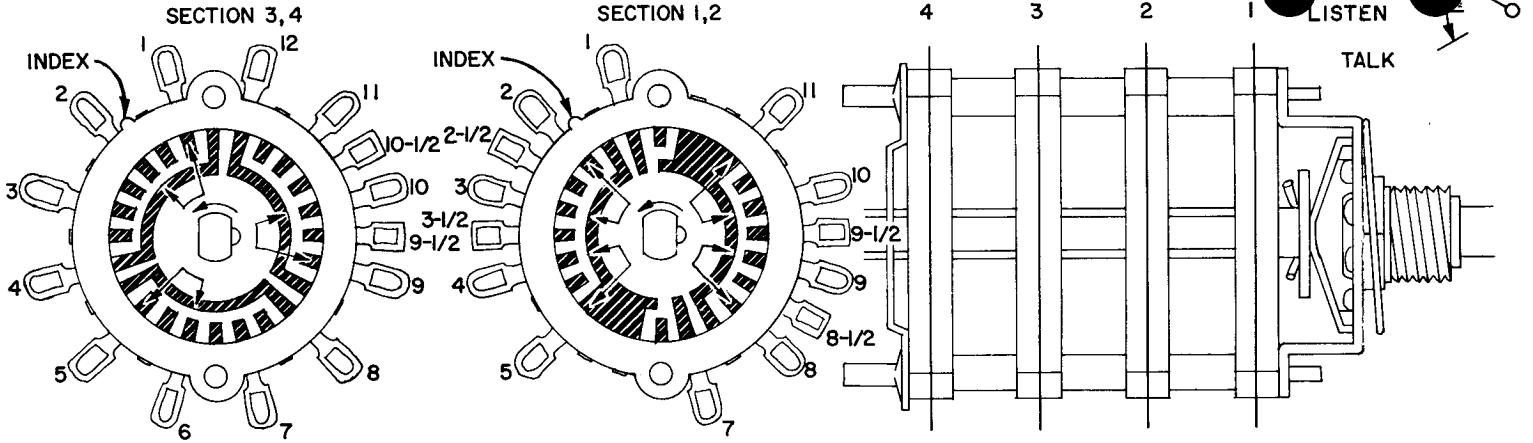

I2A655 to I2B670 SERIES

SI (MODEL IA760) - 680-428 (VIEWED FROM REAR - SHOWN IN "MONITOR PROGRAM" POSITION)

S2 (MODEL IA760) - S5 (MODEL 19A100) - 680-420 (VIEWED FROM REAR - SHOWN IN "OFF" POSITION)

S3 (MODEL IA760) - 680-426 (VIEWED FROM REAR - SHOWN IN "NORMAL" POSITION)

F HURT, P M.
Marshall

SERIES

S1, S2, S3, S4 (MODEL 19A100) - 680-419 (VIEWED FROM REAR - SHOWN IN "A" POSITION)

" POSITION)

SW (MODEL 19A105) - 680-432
(SWITCH CONTACTS VIEWED FROM REAR - SHOWN IN "OFF" POSITION)