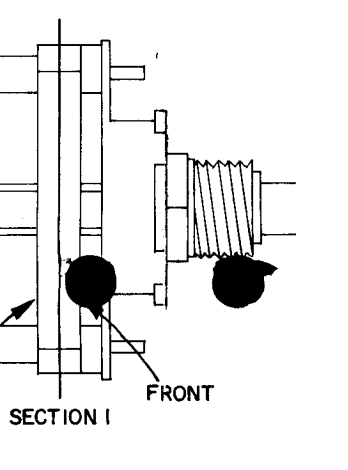

F HURT, P M.
Marshall

SERIES

S1, S2, S3, S4 (MODEL 19A100) - 680-419 (VIEWED FROM REAR - SHOWN IN "A" POSITION)

" POSITION)

SW (MODEL 19A105) - 680-432
(SWITCH CONTACTS VIEWED FROM REAR - SHOWN IN "OFF" POSITION)