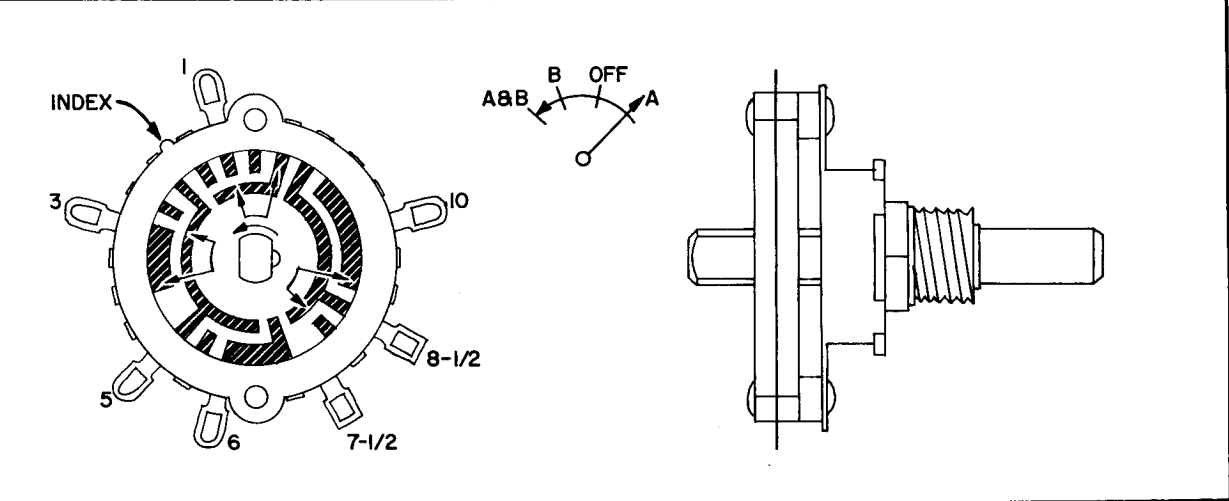

I2A655 to I2B670 SERIES

SI (MODEL IA760) - 680-428 (VIEWED FROM REAR - SHOWN IN "MONITOR PROGRAM" POSITION)

S2 (MODEL IA760) - S5 (MODEL 19A100) - 680-420 (VIEWED FROM REAR - SHOWN IN "OFF" POSITION)

S3 (MODEL IA760) - 680-426 (VIEWED FROM REAR - SHOWN IN "NORMAL" POSITION)

F HURT, P M.
Marshall

SERIES

S1, S2, S3, S4 (MODEL 19A100) - 680-419 (VIEWED FROM REAR - SHOWN IN "A" POSITION)

" POSITION)

SW (MODEL 19A105) - 680-432
(SWITCH CONTACTS VIEWED FROM REAR - SHOWN IN "OFF" POSITION)