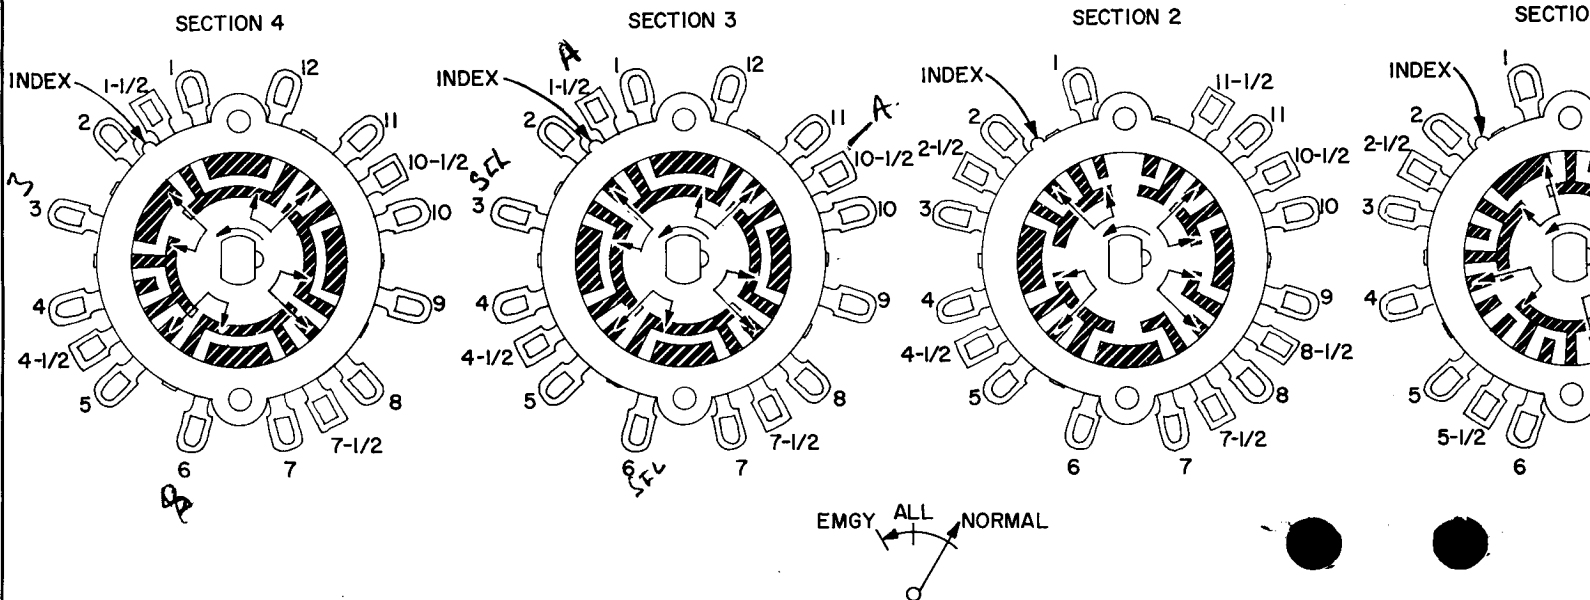

I2A655 to I2B670 SERIES

SI (MODEL IA760) - 680-428 (VIEWED FROM REAR - SHOWN IN "MONITOR PROGRAM" POSITION)

S2 (MODEL IA760) - S5 (MODEL 19A100) - 680-420 (VIEWED FROM REAR - SHOWN IN "OFF" POSITION)

S3 (MODEL IA760) - 680-426 (VIEWED FROM REAR - SHOWN IN "NORMAL" POSITION)

F HURT, P M.
Marshall

SERIES

S1, S2, S3, S4 (MODEL 19A100) - 680-419 (VIEWED FROM REAR - SHOWN IN "A" POSITION)

" POSITION)

SW (MODEL 19A105) - 680-432
(SWITCH CONTACTS VIEWED FROM REAR - SHOWN IN "OFF" POSITION)