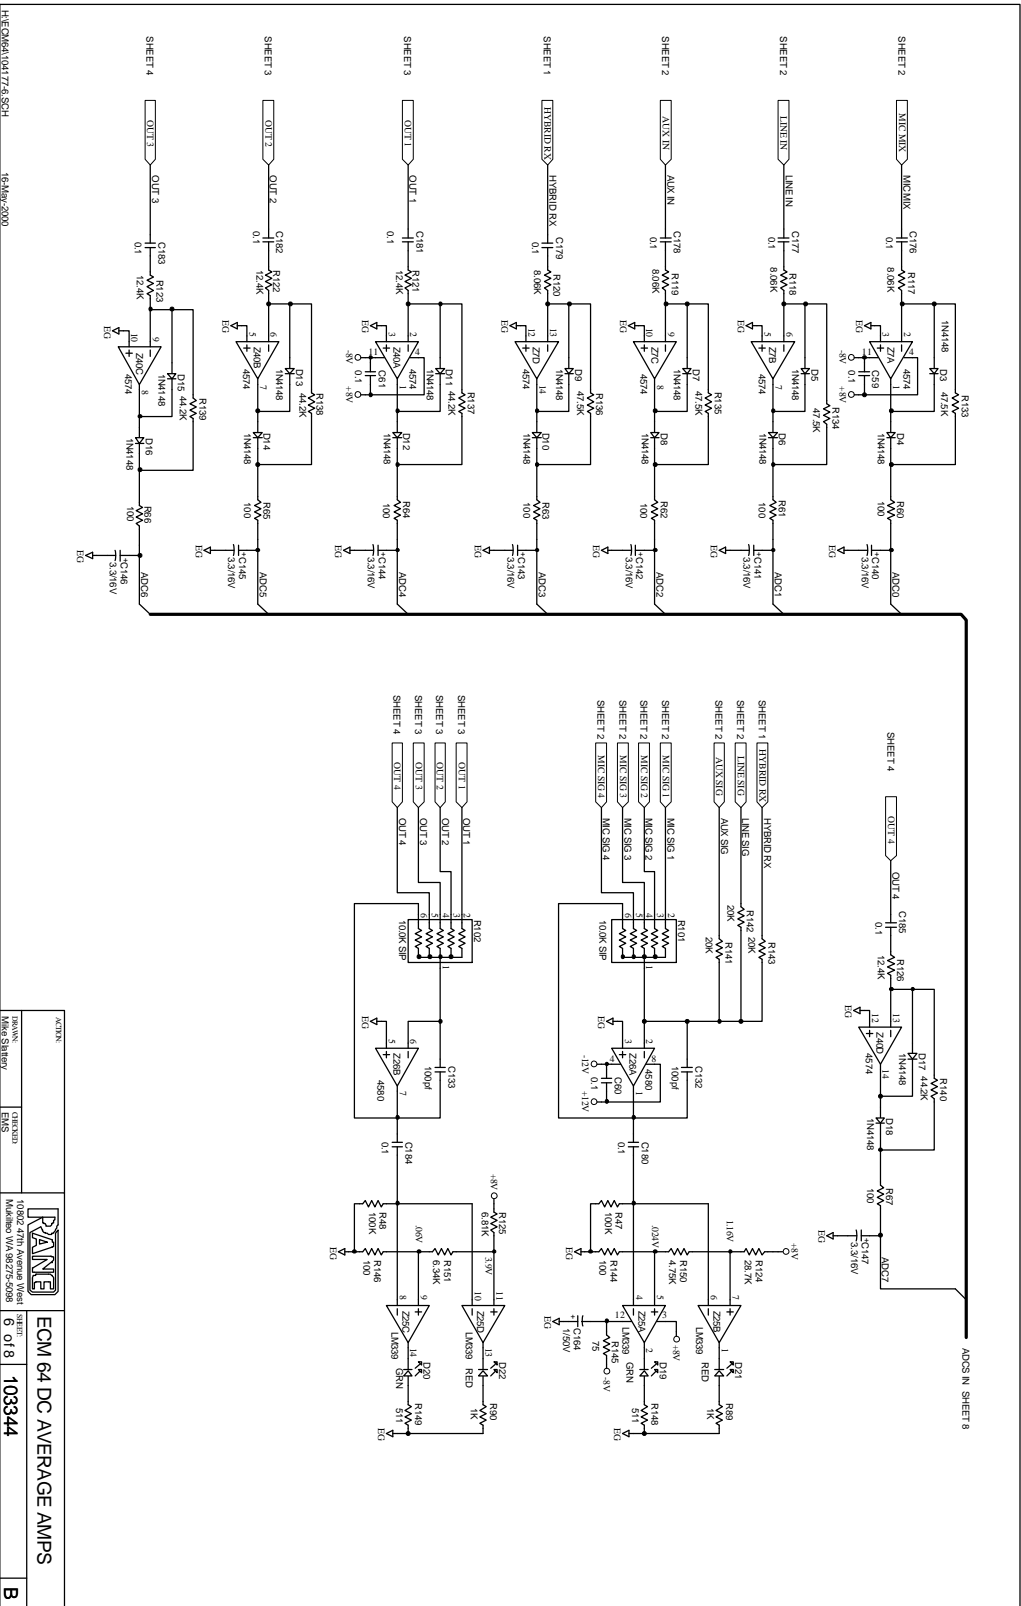

Rane Corp. (425)355-6000
 103348 DES ECM 64
 ACTION: NEW PRODUCT RWJ 110CT99

HECMA01771.SCH 16-May-2000

ACORN	ECM 64 CONNECTORS
DESIGNER: M. SLATTERY	DATE: 1 01 8
CHKD: ENS	103344
10902 47th Avenue West Maplewood WA 98275-5088	

A

MAX CTRL SHEET 3.4.7

HECMA01772.SCH

16-May-2000

ACTN	CM	ECM 64 AUDIO INPUTS
DESIGN	CHKD	10802 47th Avenue West Maplewood WA 98175-5098
M. SLATTERY	ENS	SHEET 2 of 8
		103344
		A

ACORN	DESIGN	DATE	10802 47th Avenue West	ECM 64 PWR SUP/PINK NOISE
	M. SLATTERY	ENS	Maplewood WA 98175-5098	5 of 8 103344
			PANTE	A