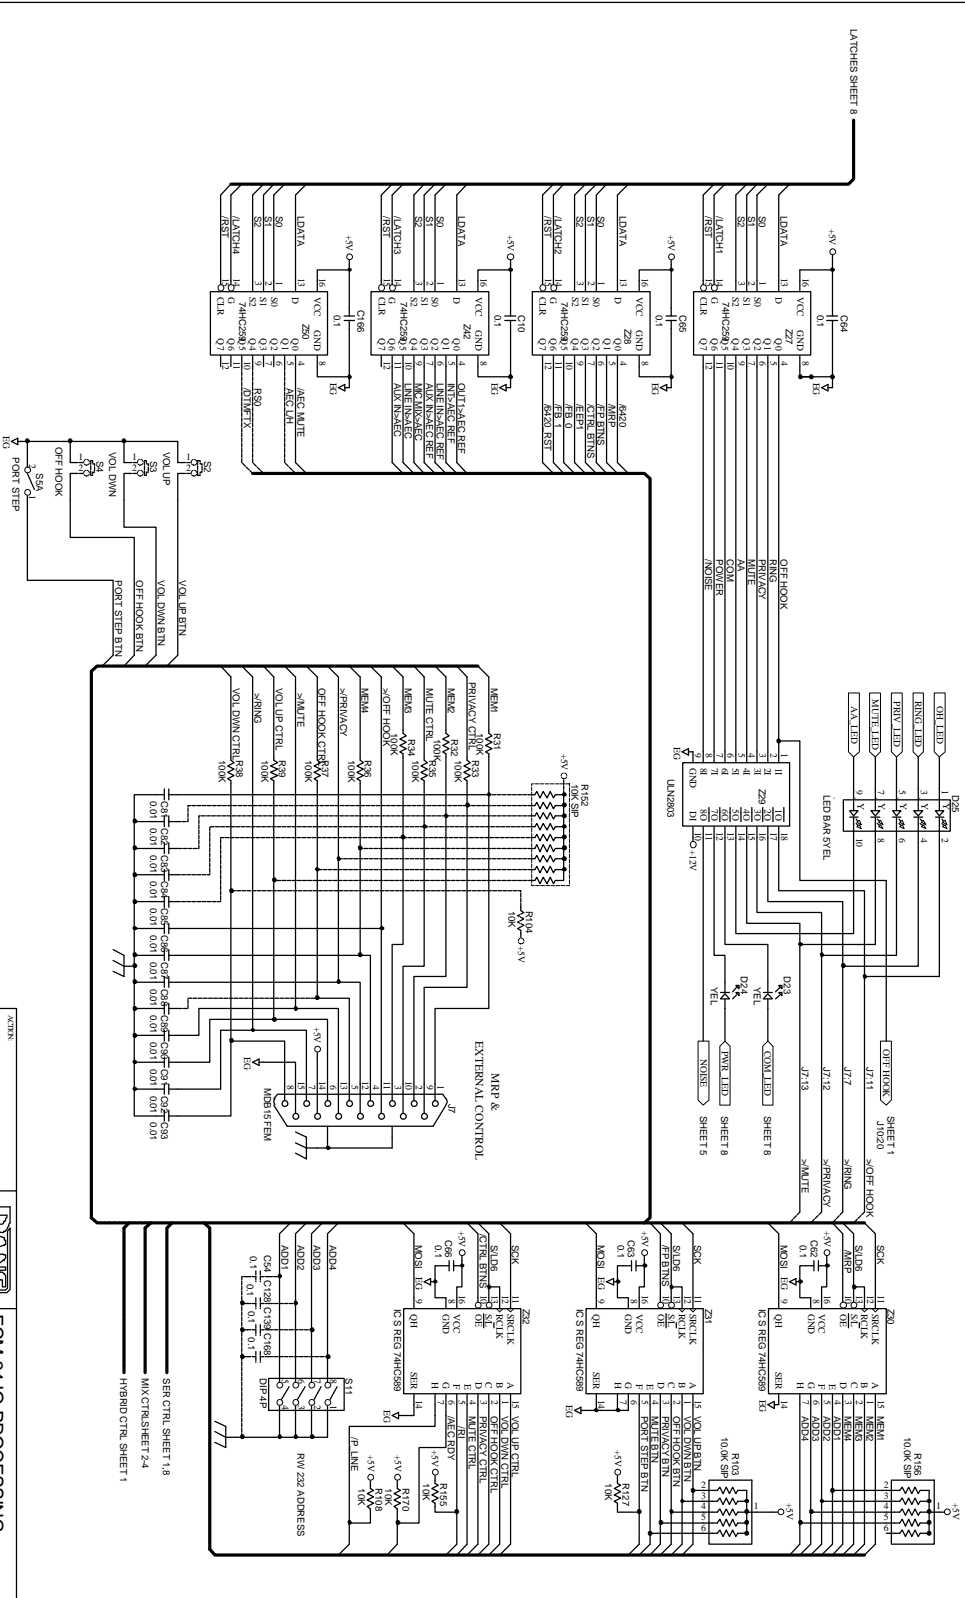

ACTRN	CHKD	DATE	10902 47th Avenue West
TDW	CHKD	SHFT	7 01 8
M. SLATTERY	ENS	103344	10902 47th Avenue West Maple WA 98275-5098