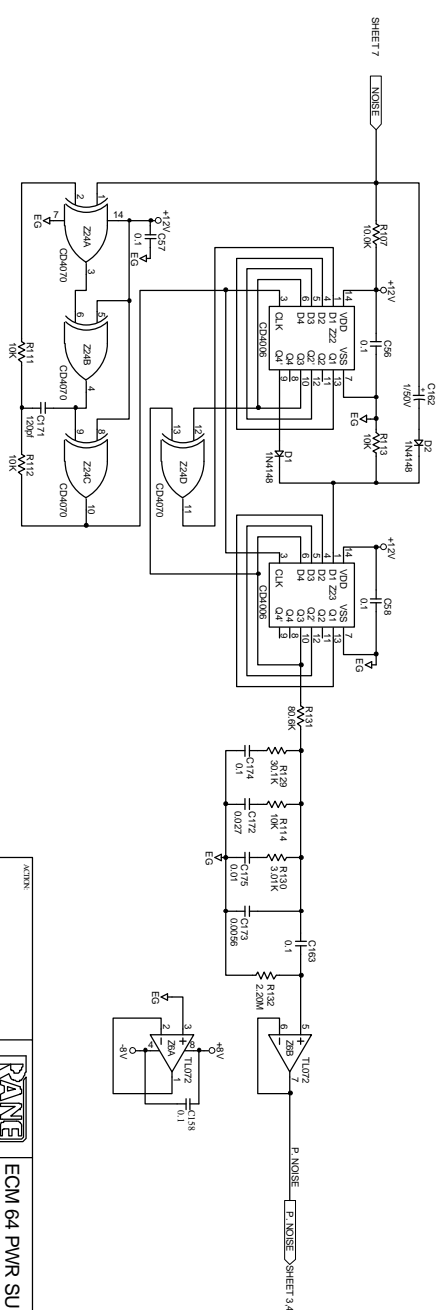

Rane Corp. (425)355-6000
 103348 DES ECM 64
 ACTION: NEW PRODUCT RWJ 110CT99

HECMA01771.SCH 16-May-2000

ACORN	ECM 64 CONNECTORS
DESIGNER: M. SLATTERY	DATE: 1 01 8
CHKD: ENS	103344
10902 47th Avenue West Maplewood WA 98275-5088	

A

MAX CTRL SHEET 3.4.7

HECMA01772.SCH

16-May-2000

ACTN	CM	ECM 64 AUDIO INPUTS
DESIGN	CHKD	10802 47th Avenue West Maplewood WA 98175-5098
M. SLATTERY	ENS	SHEET 2 of 8
		103344
		A

ACORN	DESIGN	DATE	10802 47th Avenue West	ECM 64 PWR SUP/PINK NOISE
	M. SLATTERY	ENS	Maplewood WA 98175-5098	5 of 8 103344
			PANTE	A

HECMA01774SCH 15-May-2000

ACTN	ECM 64 DC AVERAGE AMPS
DRWN	MARK SHEPP
CHKD	ENS
10902 47th Avenue West	6 of 8
Madison WA 98275-5088	103344
	B

ACTRN	CHKD	DATE	10902 47th Avenue West
TDW	CHKD	SHFT	7 01 8
M. SLATTERY	ENS	103344	10902 47th Avenue West Maple WA 98275-5098