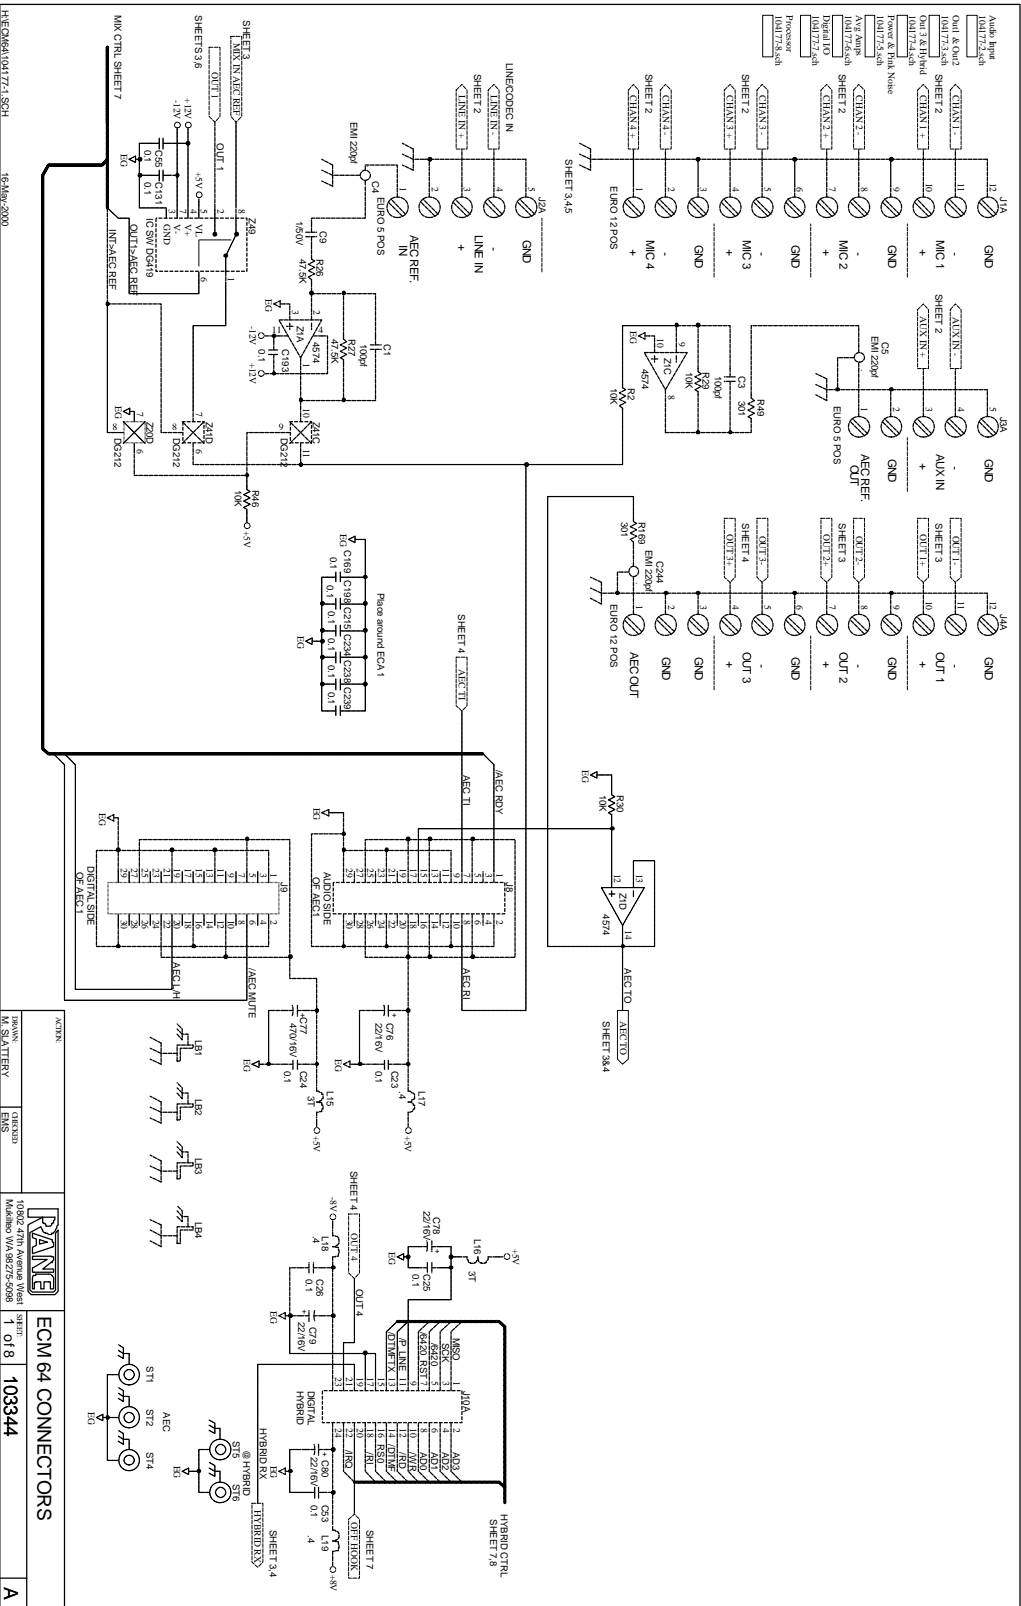

Rane Corp. (425)355-6000
 103348 DES ECM 64
 ACTION: NEW PRODUCT RWJ 110CT99

HECMA01771.SCH 16-May-2000

ACORN	ECM 64 CONNECTORS
DESIGNER: M. SLATTERY	DATE: 1 01 8
CHKD: ENS	103344
10902 47th Avenue West Maplewood WA 98275-5088	

A

MAX CTRL SHEET 3.4.7

HECMA01772.SCH

16-May-2000

ACTN	CM	ECM 64 AUDIO INPUTS
DESIGN	CHKD	10802 47th Avenue West Maplewood WA 98175-5098
M. SLATTERY	ENS	SHEET 2 of 8
		103344
		A

ACORN	DESIGN	DATE	10802 47th Avenue West	ECM 64 PWR SUP/PINK NOISE
	M. SLATTERY	ENS	Maplewood WA 98175-5098	5 of 8 103344
			PANTE	A