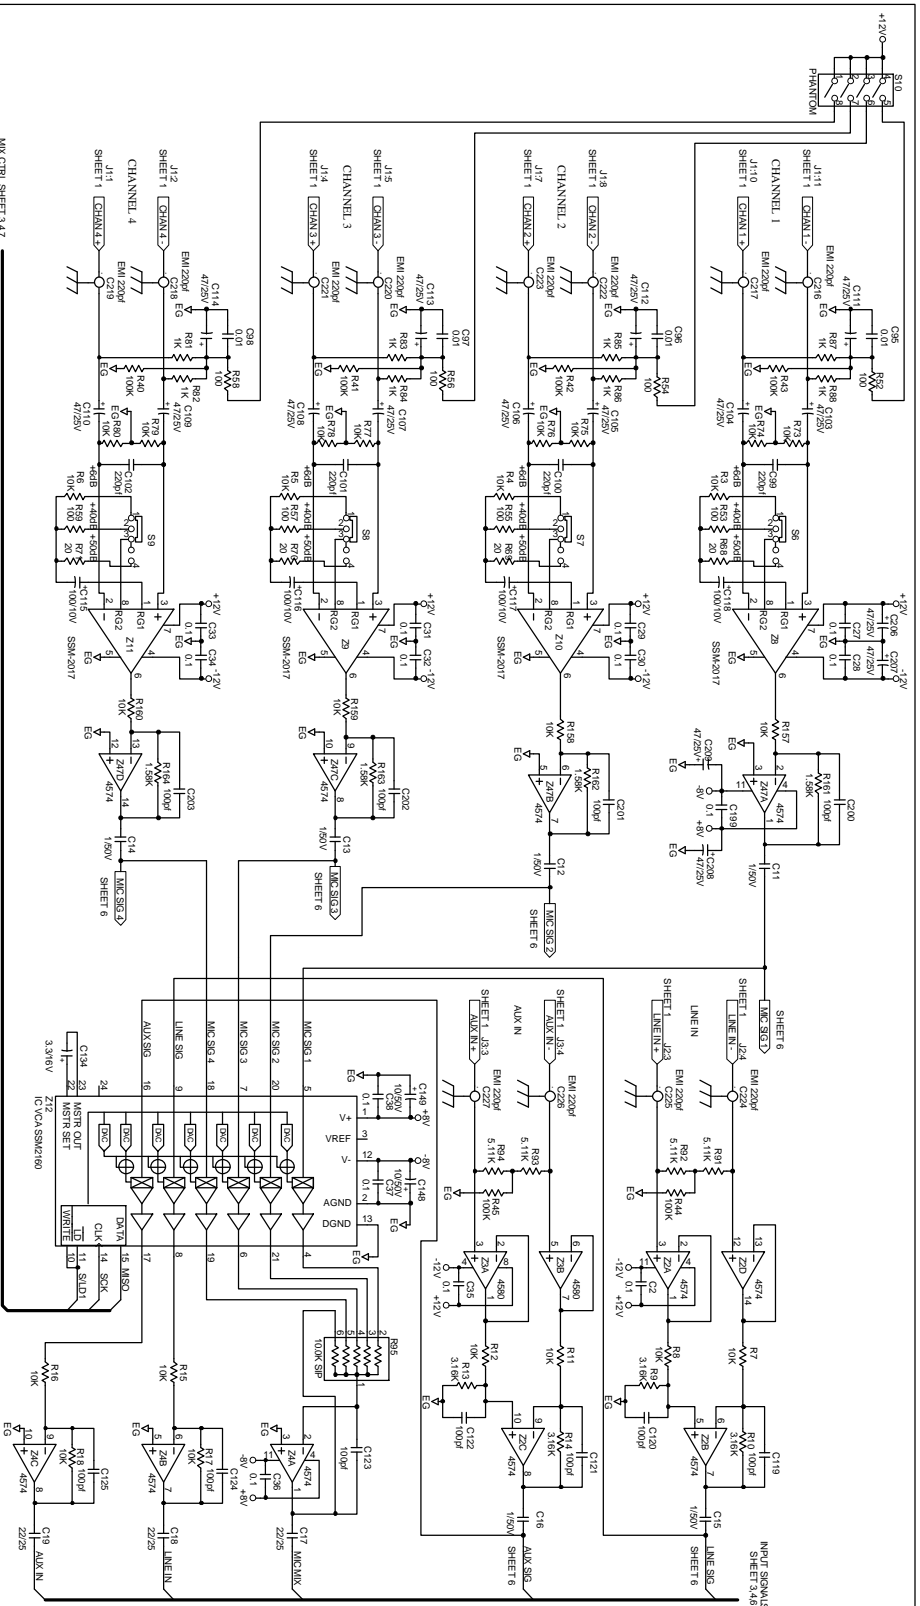

Rane Corp. (425)355-6000
 103348 DES ECM 64
 ACTION: NEW PRODUCT RWJ 110CT99

HECMA01771.SCH 16-May-2000

ACORN	ECM 64 CONNECTORS
DESIGNER: M. SLATTERY	DATE: 1 01 8
CHKD: ENS	103344
10902 47th Avenue West Maplewood WA 98275-5088	

A

MAX CTRL SHEET 3.4.7

HECMA01772.SCH

16-May-2000

ACTN	CM	ECM 64 AUDIO INPUTS
DESIGN	CHKD	10802 47th Avenue West Maplewood WA 98175-5098
M. SLATTERY	ENS	SHEET 2 of 8
		103344
		A

ACORN	DESIGN	DATE	10802 47th Avenue West	ECM 64 PWR SUP/PINK NOISE
	M. SLATTERY	ENS	Maplewood WA 98175-5098	5 of 8 103344
			PANTE	A