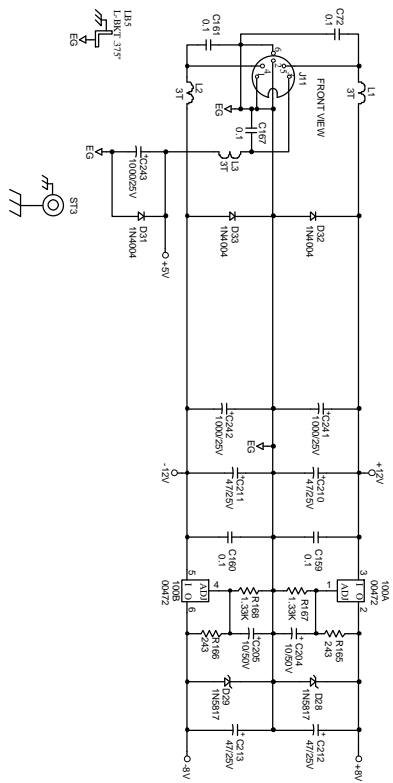

Rane Corp. (425)355-6000
 103348 DES ECM 64
 ACTION: NEW PRODUCT RWJ 110CT99

HECMA01771.SCH 16-May-2000

ACORN	ECM 64 CONNECTORS
DESIGNER: M. SLATTERY	DATE: 1 01 8
CHKD: ENS	103344
10902 47th Avenue West Maplewood WA 98275-5088	

A

MAX CTRL SHEET 3.4.7

HECMA01772.SCH

16-May-2000

ACTN	CM	ECM 64 AUDIO INPUTS
DESIGN	CHKD	10802 47th Avenue West Maplewood WA 98175-5098
M. SLATTERY	ENS	SHEET 2 of 8
		103344
		A

ACORN	DESIGN	DATE	10802 47th Avenue West	ECM 64 PWR SUP/PINK NOISE
	M. SLATTERY	ENS	Maplewood WA 98175-5098	5 of 8 103344
			PANTE	A