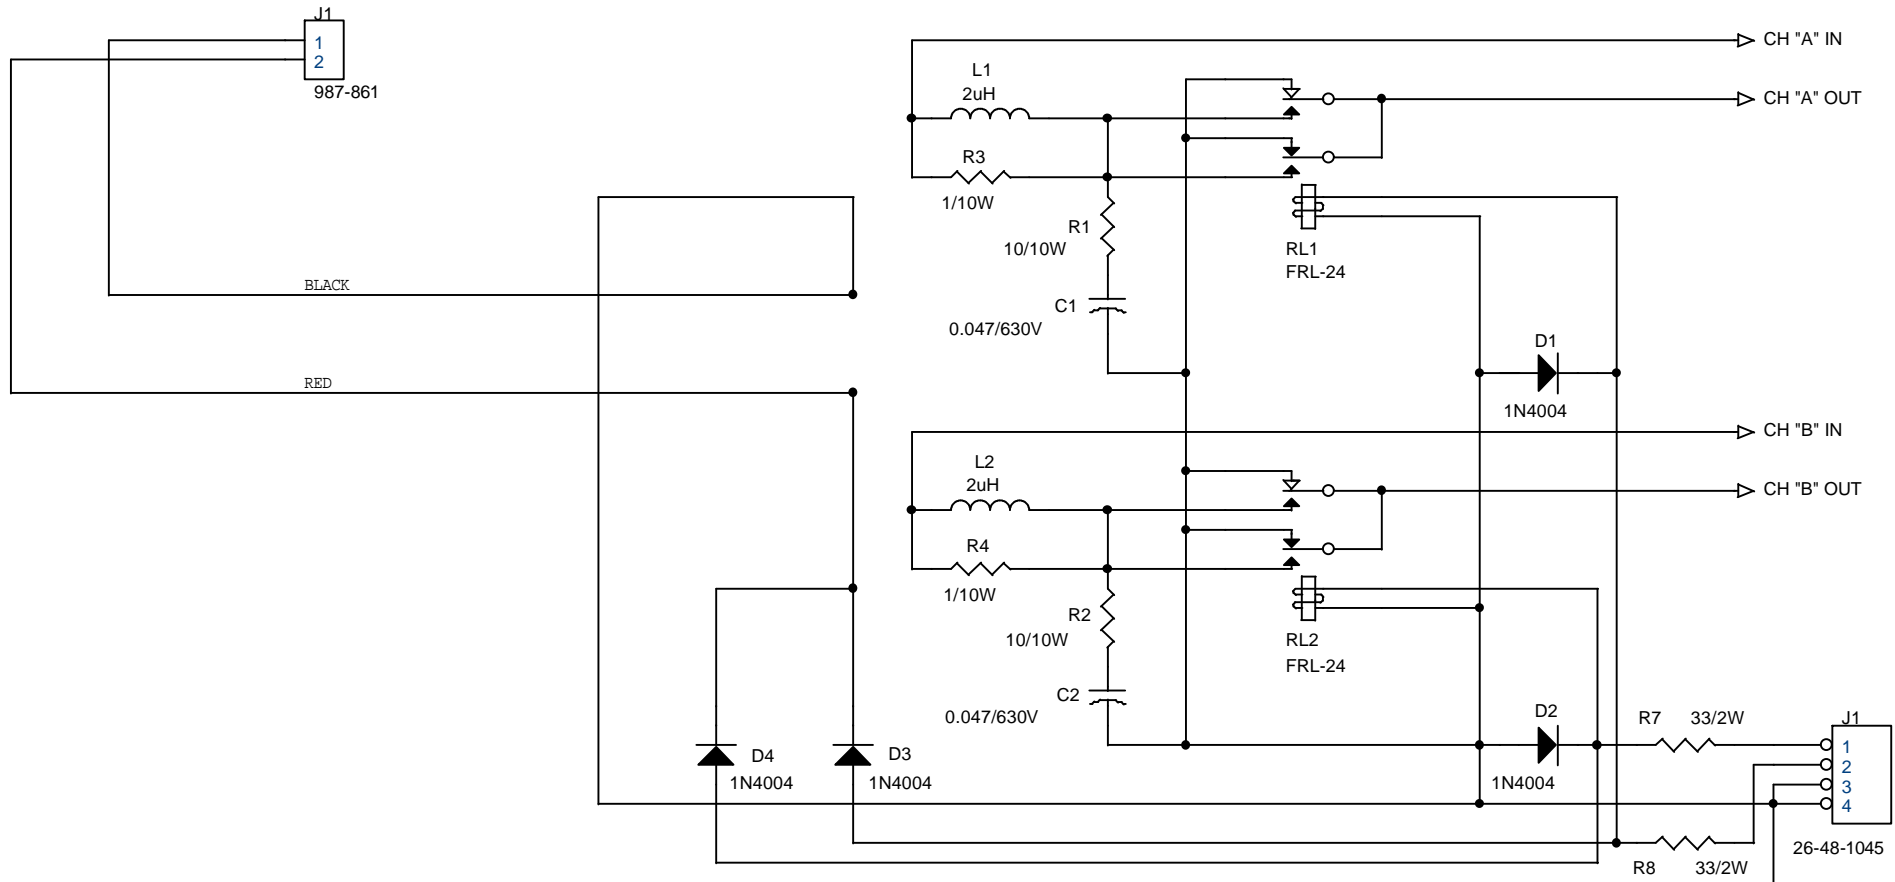

WIRE HARNESS TO SURGE PCB

CREST AUDIO INC.		
150 Florence Ave. Hawthorne, NJ 07506		
Title 6001/7001 POWER SUPPLY/RELAY PCB		
Size B	Document Number 21B0927-01.REV	Rev 01
Date: Wednesday, May 17, 2000	Sheet 1	of 1