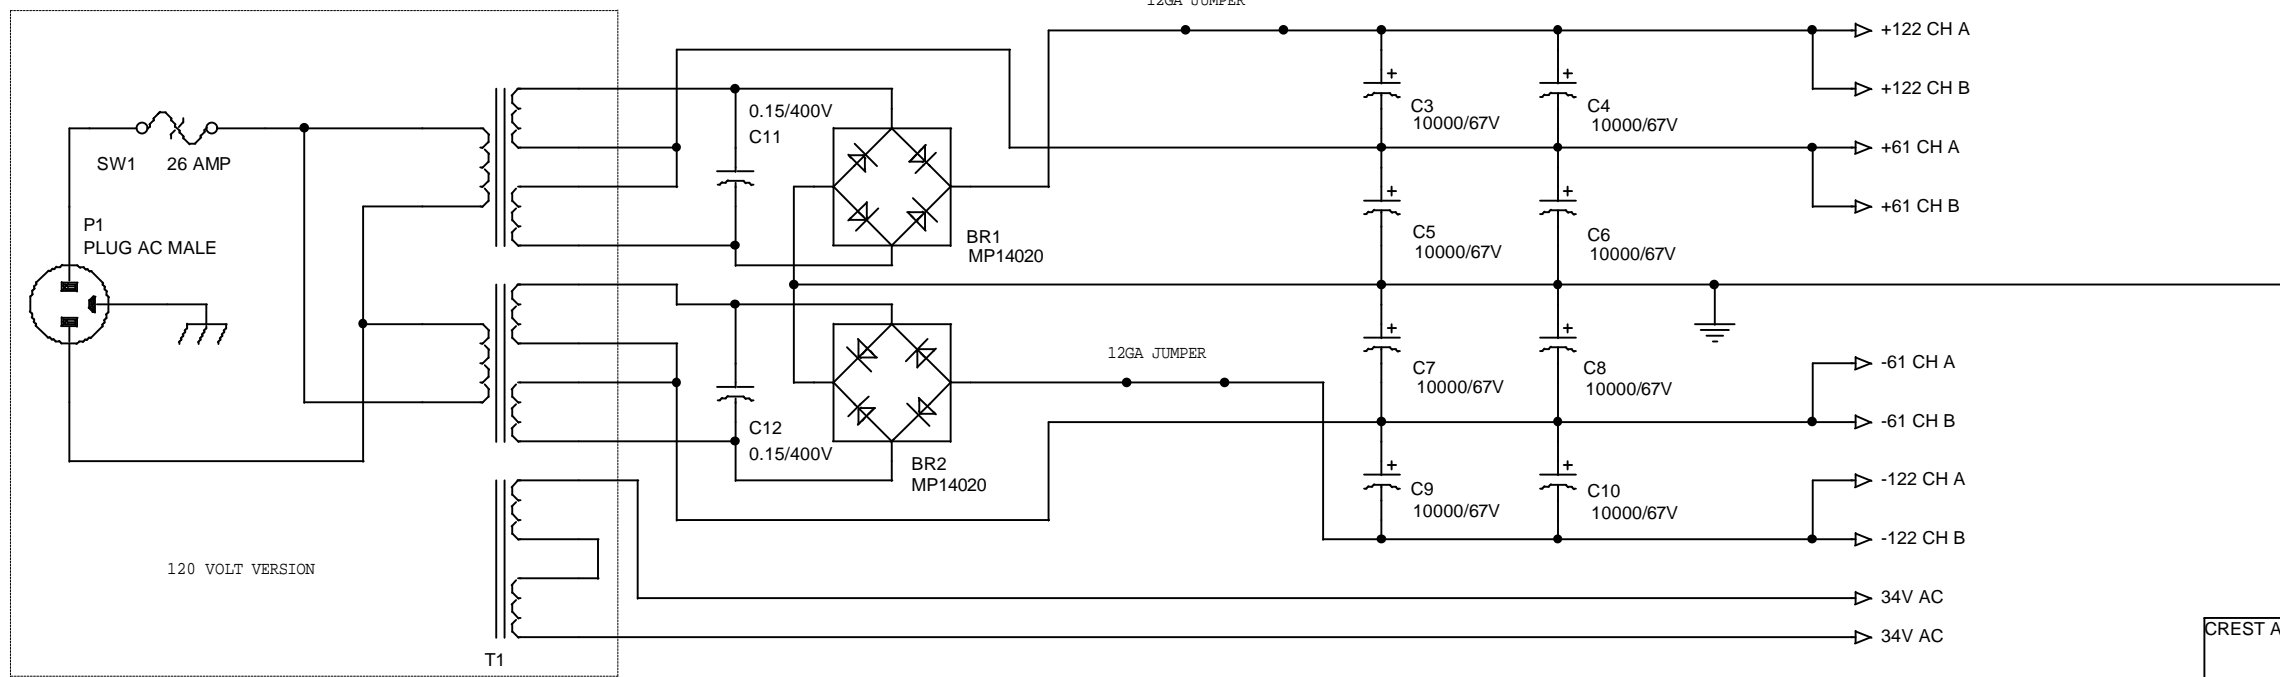

WIRE HARNESS TO SURGE PCB

CREST AUDIO INC.		
150 Florence Ave. Hawthorne, NJ 07506		
Title 6001/7001 POWER SUPPLY/RELAY PCB		
Size B	Document Number 21B0927-01.REV	Rev 01
Date: Wednesday, May 17, 2000	Sheet 1	of 1