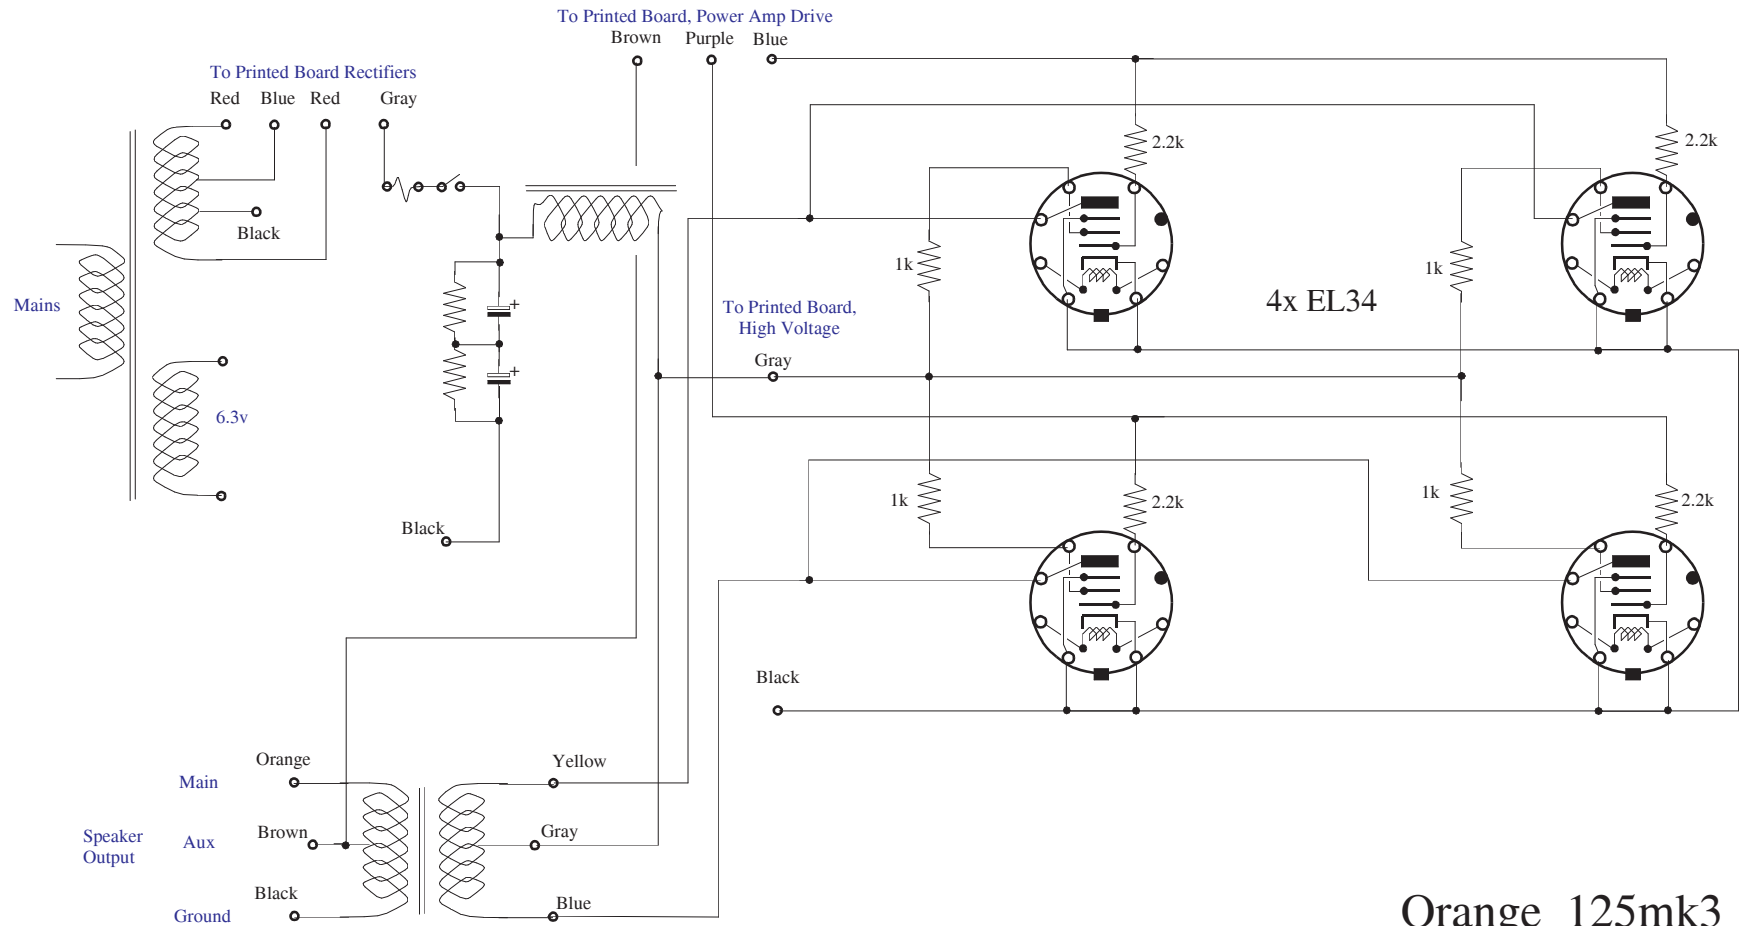

Orange Preamp Section - Channel II

Orange 125mk3
Power Section

Orange 125mk3
Guitar Preamplifier