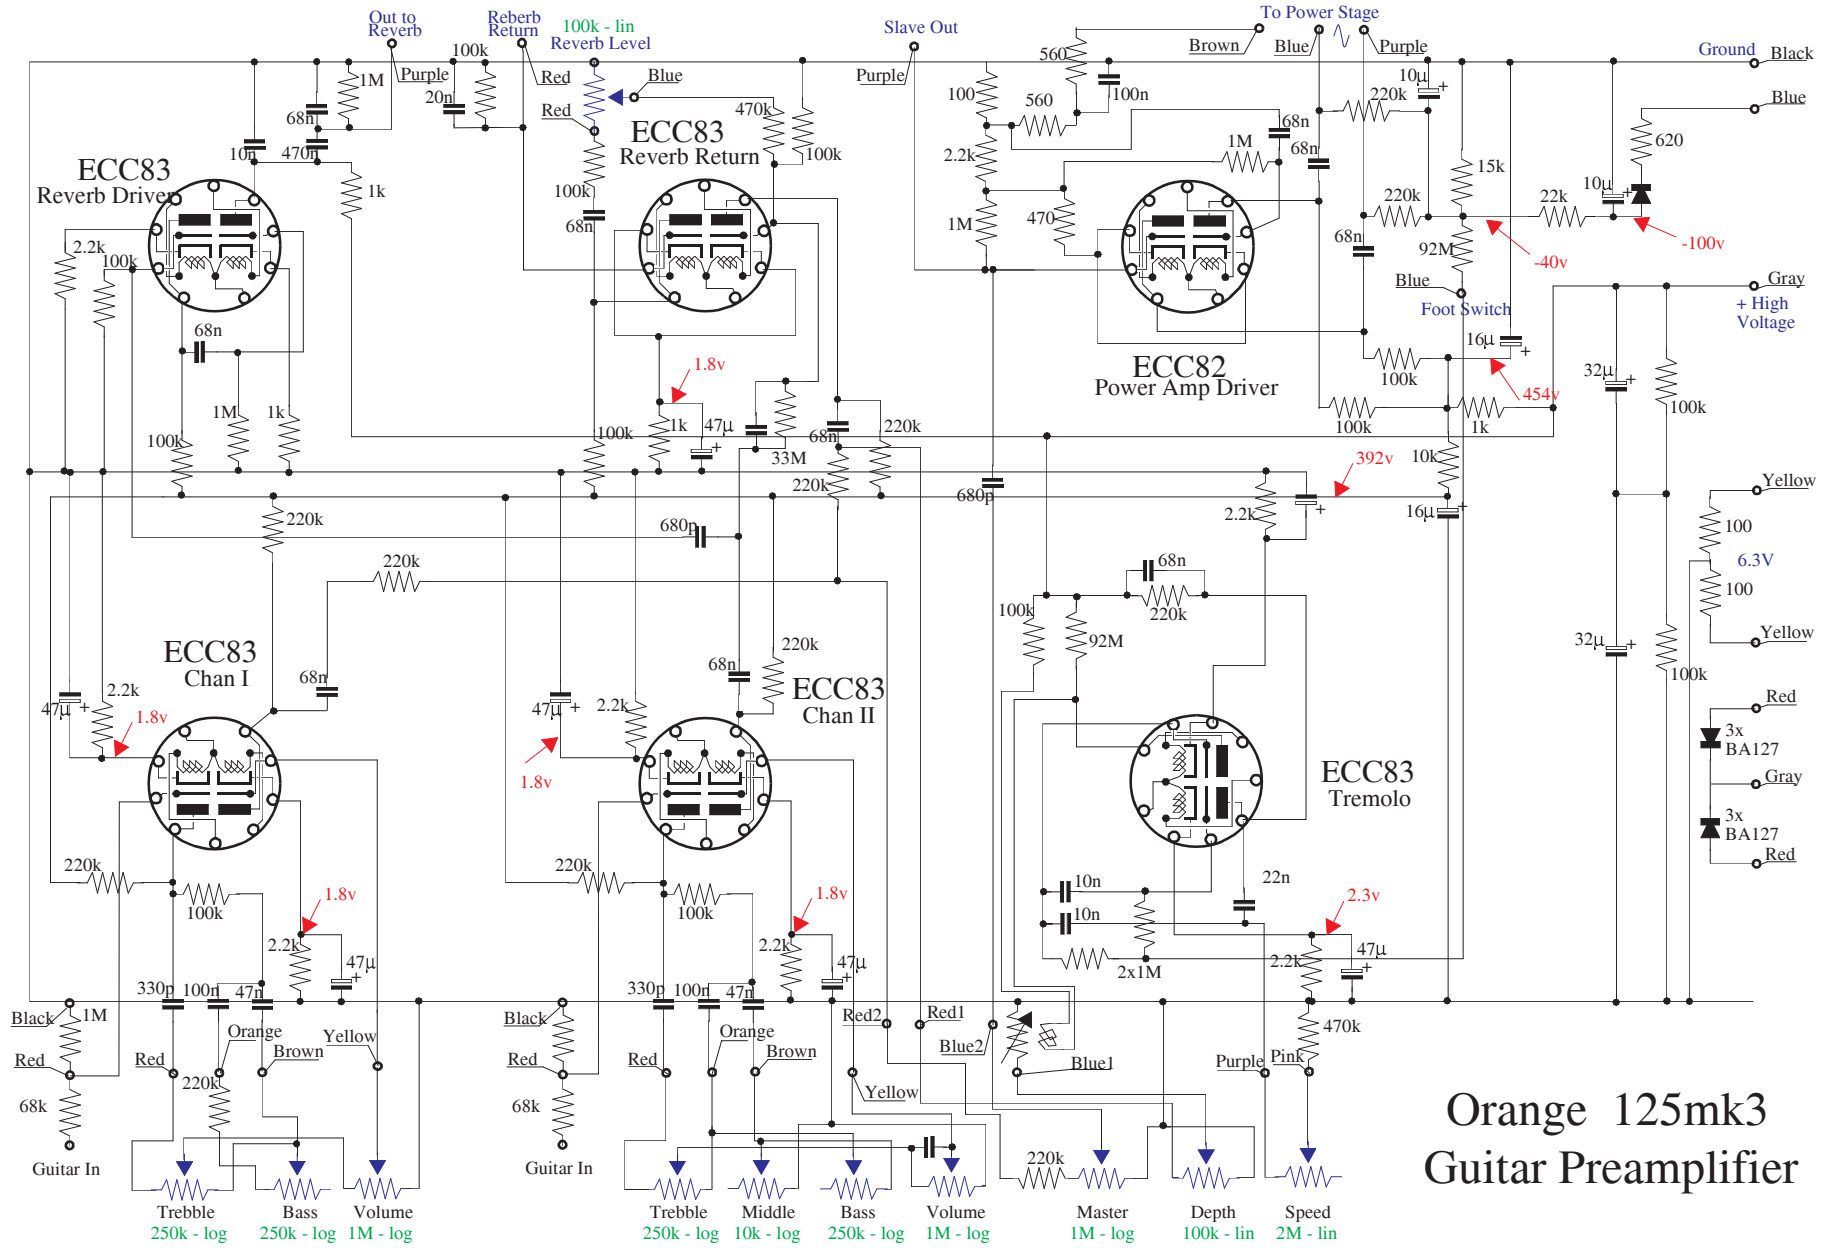

Orange Preamp Section - Channel II

Orange 125mk3
Power Section

Orange 125mk3
Guitar Preamplifier