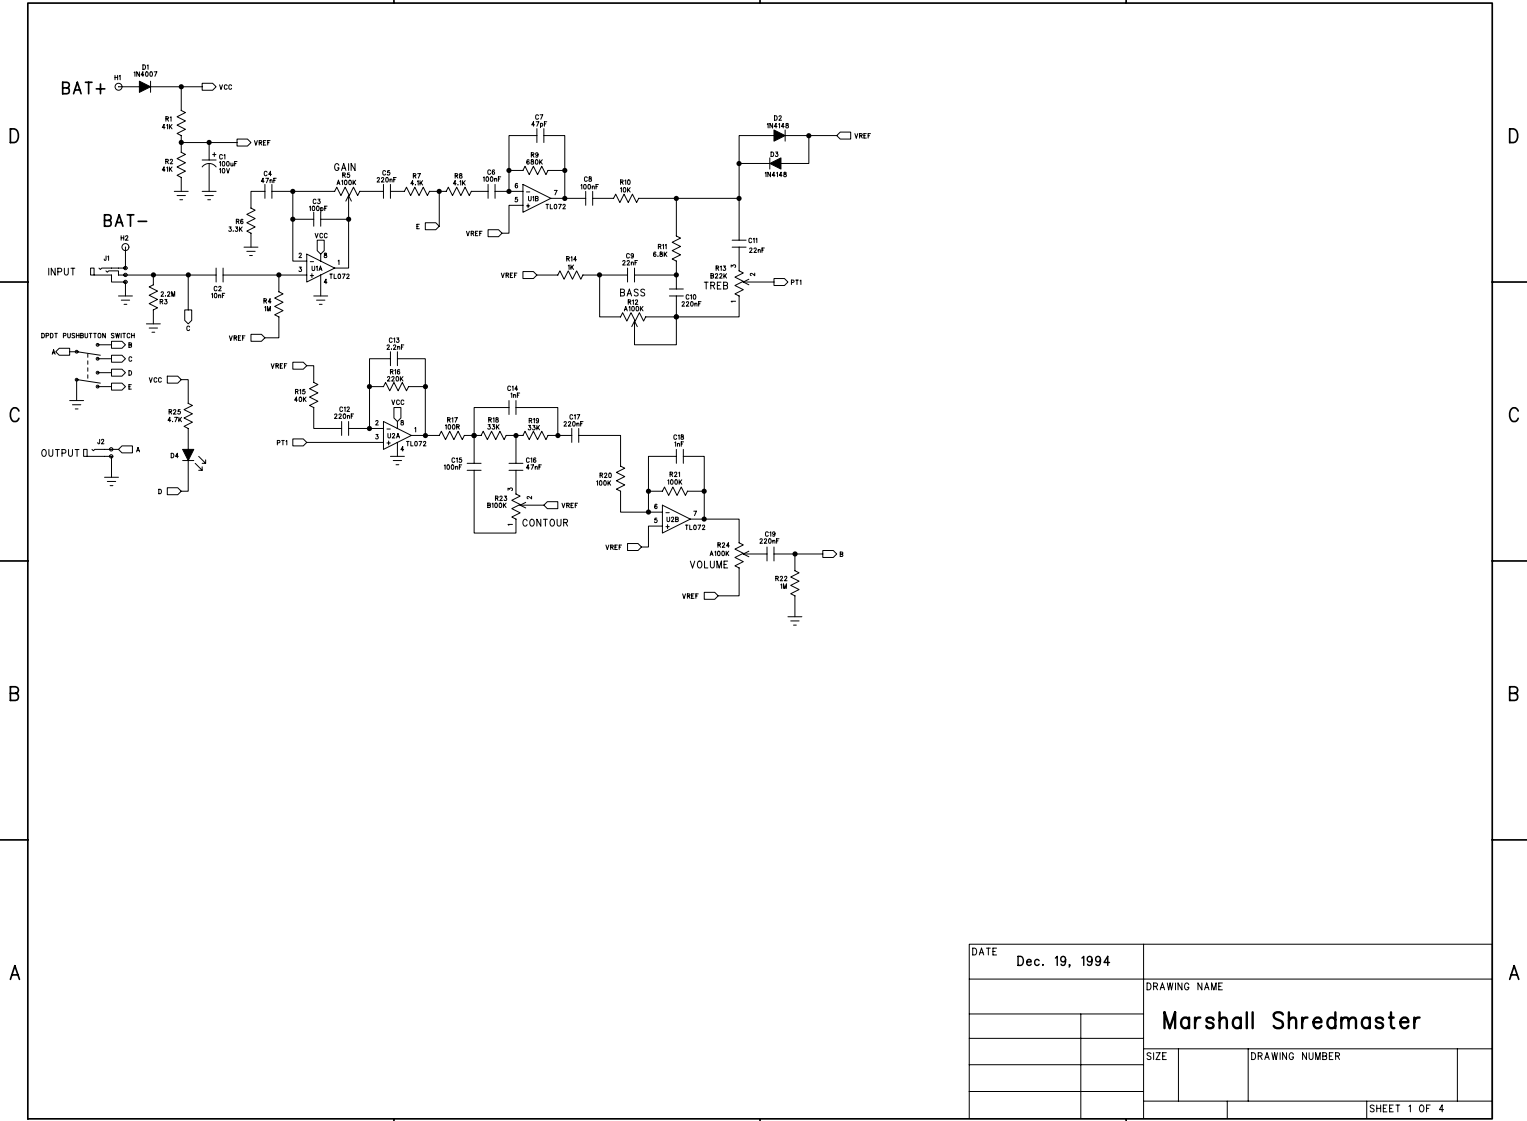

4

3

2

1

DATE	Dec. 19, 1994		
DRAWING NAME	Marshall Shredmaster		
SIZE		DRAWING NUMBER	
SHEET 1 OF 4			