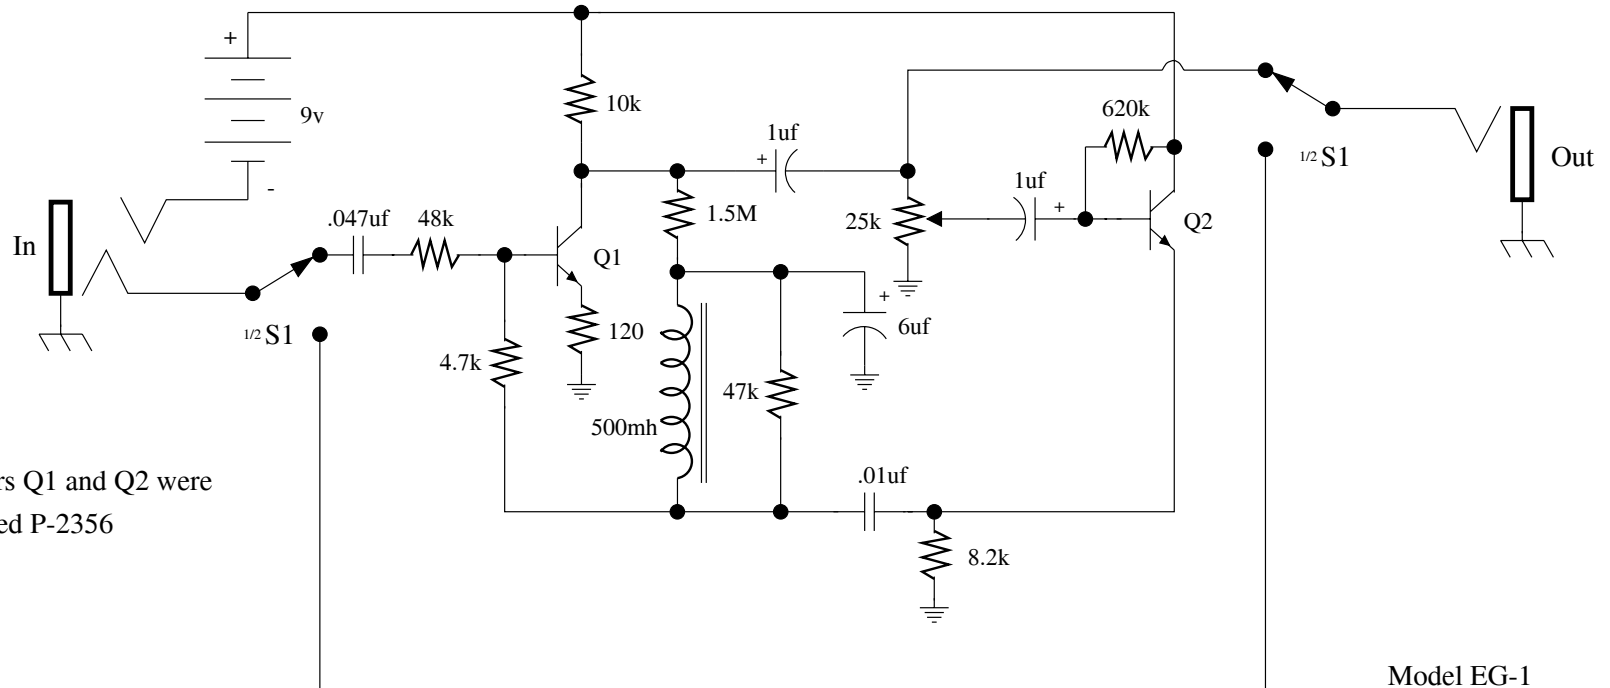

# Maestro Boomerang

(Wah-Wah)

-Transistors Q1 and Q2 were designated P-2356

Model EG-1