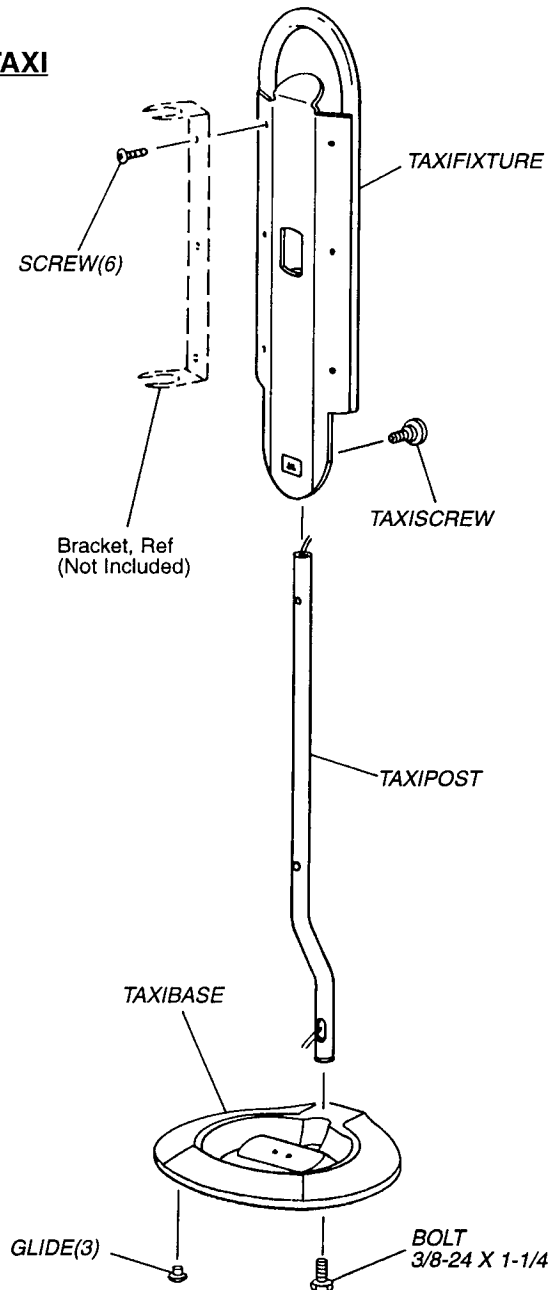

STAND AND TAXI

SPECIFICATIONS

	<u>Part No.</u>
• Owner's Manual, Stand:	73-00046
• Owner's Manual, Taxi:	O/M TAXI
• Carton, Stand:	STANDCTN
• Carton, Taxi:	TAXICTN

PHYSICAL SPECIFICATIONS:

- Stand: 31.38 x 9.75 x 10.0 in.
(797mm x 248mm x 254mm)

PHYSICAL SPECIFICATIONS (cont'd):

- Taxi:

Low Position	29.25 x 9.75 x 10.0 in. (743mm x 248mm x 254mm)
High Position	42.75 x 9.75 x 10.0 in. (1086mm x 248mm x 254mm)
- Weight:

Stand:	12 lbs. (5.4 kg.)
Taxi:	14 lbs. (6.3 kg.)

COMPONENT EXPLODED VIEW

STAND

TAXI

NOTE: All names in italics are actual part numbers.

STAND AND TAXI