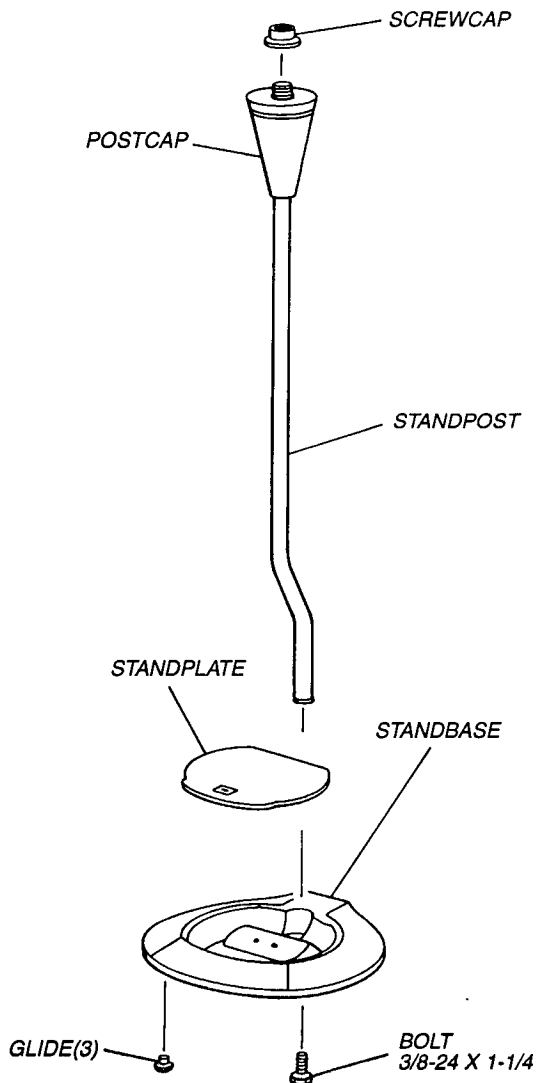

STAND AND TAXI

SPECIFICATIONS

	<u>Part No.</u>
• Owner's Manual, Stand:	73-00046
• Owner's Manual, Taxi:	O/M TAXI
• Carton, Stand:	STANDCTN
• Carton, Taxi:	TAXICTN

PHYSICAL SPECIFICATIONS:

- Stand: 31.38 x 9.75 x 10.0 in.
(797mm x 248mm x 254mm)

PHYSICAL SPECIFICATIONS (cont'd):

- Taxi:

Low Position	29.25 x 9.75 x 10.0 in. (743mm x 248mm x 254mm)
High Position	42.75 x 9.75 x 10.0 in. (1086mm x 248mm x 254mm)
- Weight:

Stand:	12 lbs. (5.4 kg.)
Taxi:	14 lbs. (6.3 kg.)

COMPONENT EXPLODED VIEW

STAND

TAXI

NOTE: All names in italics are actual part numbers.

STAND AND TAXI