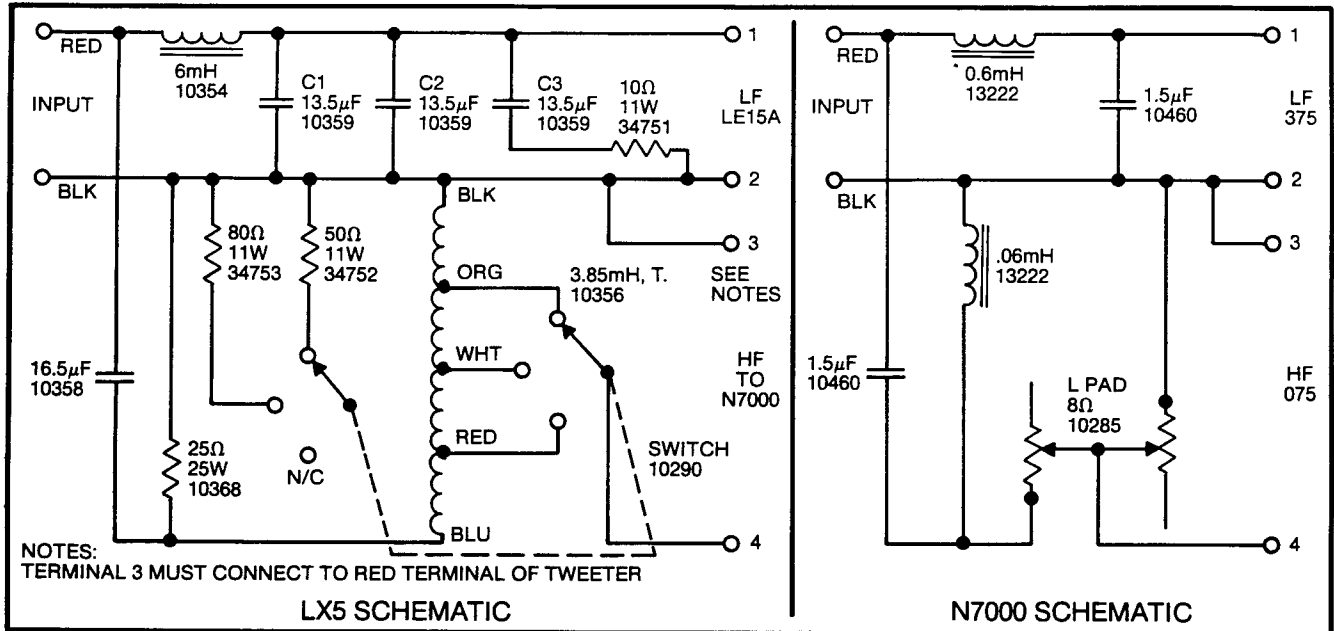

S508 Olympus

S608 Sovereign I

SYSTEM COMPONENTS:

- LOW FREQUENCY DRIVER:** LE15A
 Cone Kit: C16R2215
 Nom. Impedance: 16 Ohm
 Dynamic Test Input V: 10
 Sweep Frequency Hz: 20-1200
 D.C. Resistance Ohms: 7.6 min/9.2 max
 Gap Gauge: .057"
 Notes:
 If Not Serviceable, Replace With: 2235H
 Visual Change: Yes
 Baffle Modification: No
 Exact Acoustic Replacement: No. Use as last resort. Replace both units in a stereo pair.
 Additional Parts Currently Available*:
 Dome: 21514
 Mounting Gasket: 34499
 Trim Gasket: 21058
- HIGH FREQUENCY DRIVER:** 375
 Diaphragm Kit: D16R2440
 Nom. Impedance: 16 Ohm
 Dynamic Test Input V: 3.5
 Sweep Frequency Hz: 350-1200
 D.C. Resistance Ohms: 7.3 min/8.6 max
 Gap Gauge: .036"
 Notes:
 used as alternate in pairs.
 If Not Serviceable, Replace With: 2441
 Visual Change: Yes
 Baffle Modification: No
 Exact Acoustic Replacement: No. Slightly different. Replace both units in a stereo pair.
- ULTRA HIGH FREQUENCY DRIVER:** 075
 Diaphragm Kit: D8R075
 Nom. Impedance: 8 Ohm
 Dynamic Test Input V: 7
 Sweep Frequency Hz: 1000-3000
 D.C. Resistance Ohms: 5.7 min/6.7 max

SYSTEM SPECIFICATIONS:

- Nom. Impedance: 8 ohm
 Power Capacity: 125 Watts Continuous Program
 Crossover Frequencies: 500 Hz, 7000 Hz
 Sensitivity: 82dB (1 Watt @ 15 Feet)
 Enclosure Dim: Olympus: 26½" x 40" x 20" D
 67cm x 102cm x 51cm
 Sovereign I: 26½" x 38¾" x 19½" D
 67cm x 98cm x 50cm
- Shipping Weight: Olympus: 192 lbs. - 87 kg.
 Sovereign I: 217 lbs. - 99 kg.