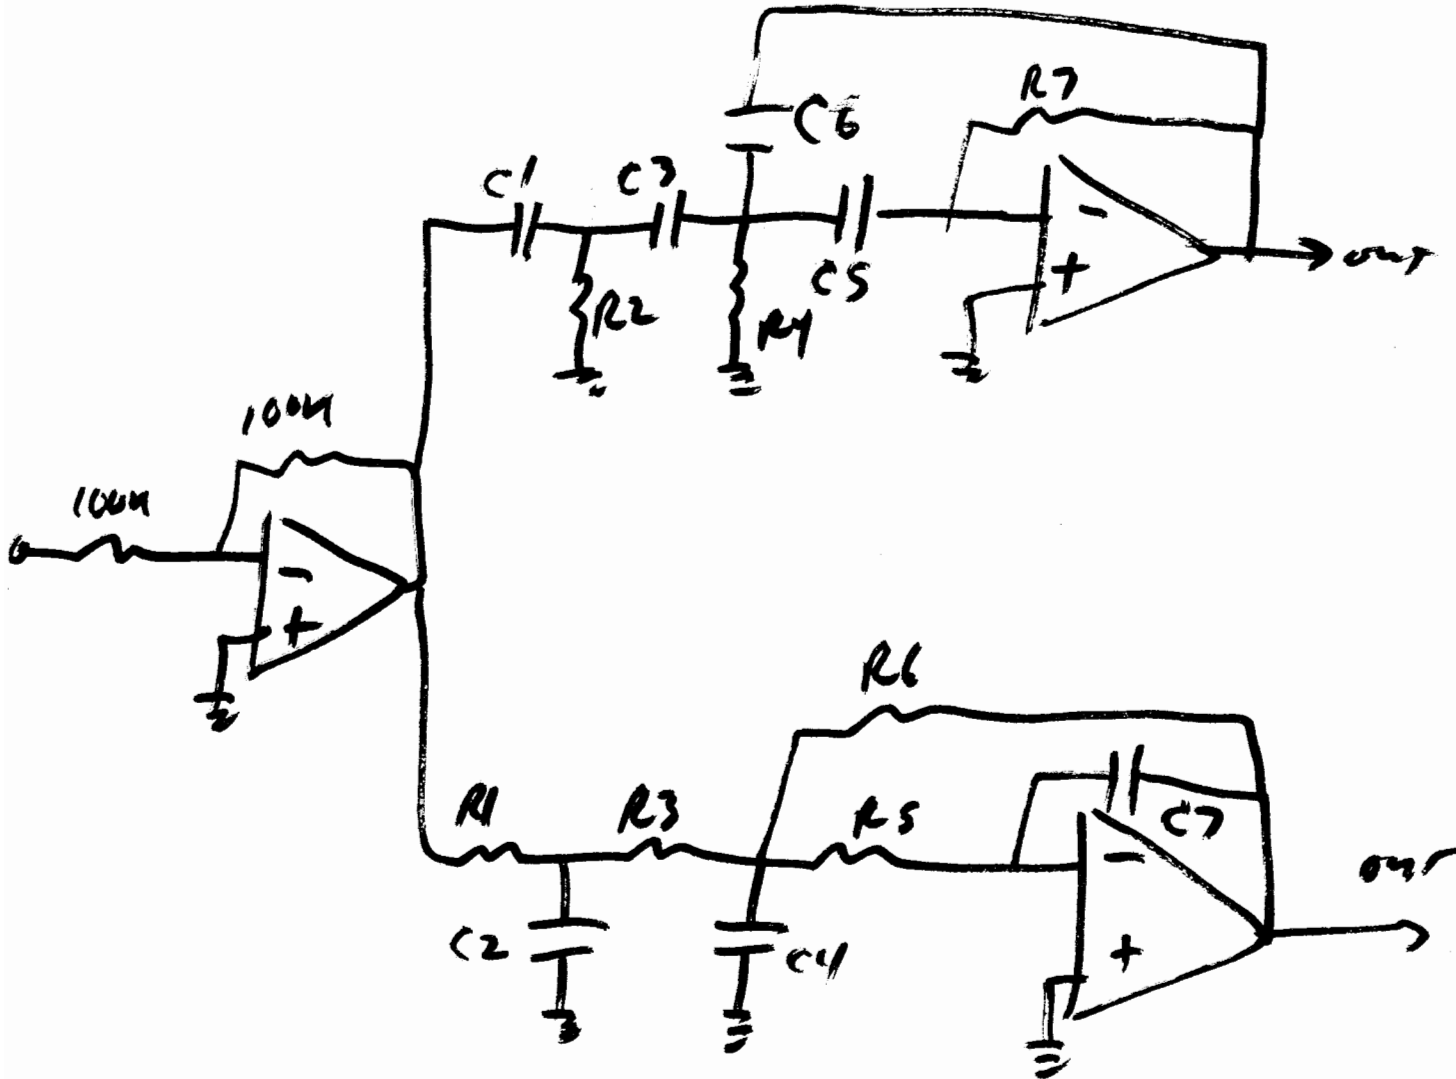

XOVER 18

S-3 - NAT Audio Room

Tone

- National Audio Bank
2-45