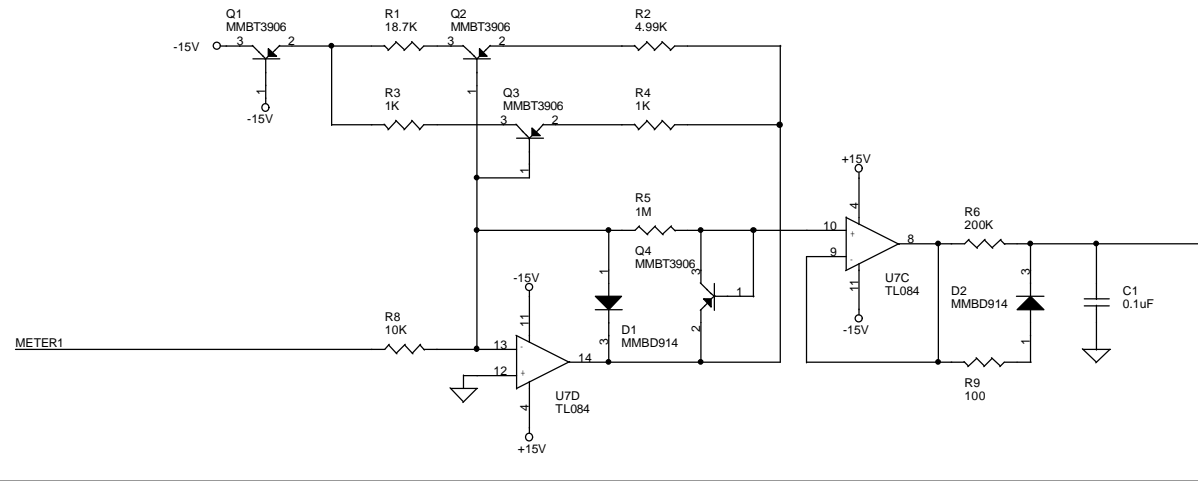

Title		
BLUETUBE - Channel 1		
Size	Document Number	Rev
C	400-BTUBEMN	A
Date:	Monday, April 17, 2000	Sheet 1 of 3

Title		
BLUETUBE - Channel 2		
Size	Document Number	Rev
C	400-BTUBEMN	A
Date:	Monday, April 17, 2000	Sheet 2 of 3

Title		
BLUETUBE Power Supply		
Size	Document Number	Rev
C	400-BTUBEMN	A
Date:	Monday, April 17, 2000	Sheet 3 of 3

Title		
BLUETUBE LED		
Size	Document Number	Rev
C	400-BTUBELED	A
Date:	Wednesday, March 29, 2000	Sheet 1 of 1