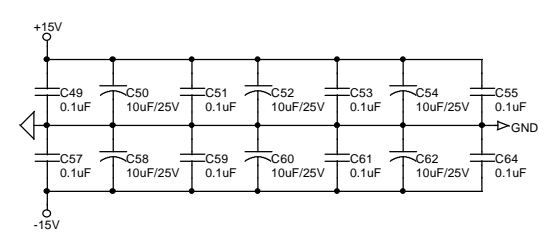

Title		
BLUETUBE - Channel 1		
Size	Document Number	Rev
C	400-BTUBEMN	A
Date:	Monday, April 17, 2000	Sheet 1 of 3

Title		
BLUETUBE - Channel 2		
Size	Document Number	Rev
C	400-BTUBEMN	A
Date:	Monday, April 17, 2000	Sheet 2 of 3

Title		
BLUETUBE Power Supply		
Size	Document Number	Rev
C	400-BTUBEMN	A
Date:	Monday, April 17, 2000	Sheet 3 of 3

Title		
BLUETUBE LED		
Size	Document Number	Rev
C	400-BTUBELED	A
Date:	Wednesday, March 29, 2000	Sheet 1 of 1