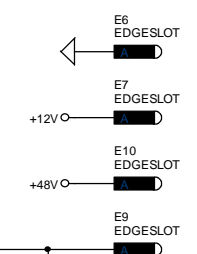

Title		
BLUETUBE - Channel 1		
Size	Document Number	Rev
C	400-BTUBEMN	A
Date:	Monday, April 17, 2000	Sheet 1 of 3

Title		
BLUETUBE - Channel 2		
Size	Document Number	Rev
C	400-BTUBEMN	A
Date:	Monday, April 17, 2000	Sheet 2 of 3

Title		
BLUETUBE Power Supply		
Size	Document Number	Rev
C	400-BTUBEMN	A
Date:	Monday, April 17, 2000	Sheet 3 of 3

Title		
BLUETUBE LED		
Size	Document Number	Rev
C	400-BTUBELED	A
Date:	Wednesday, March 29, 2000	Sheet 1 of 1