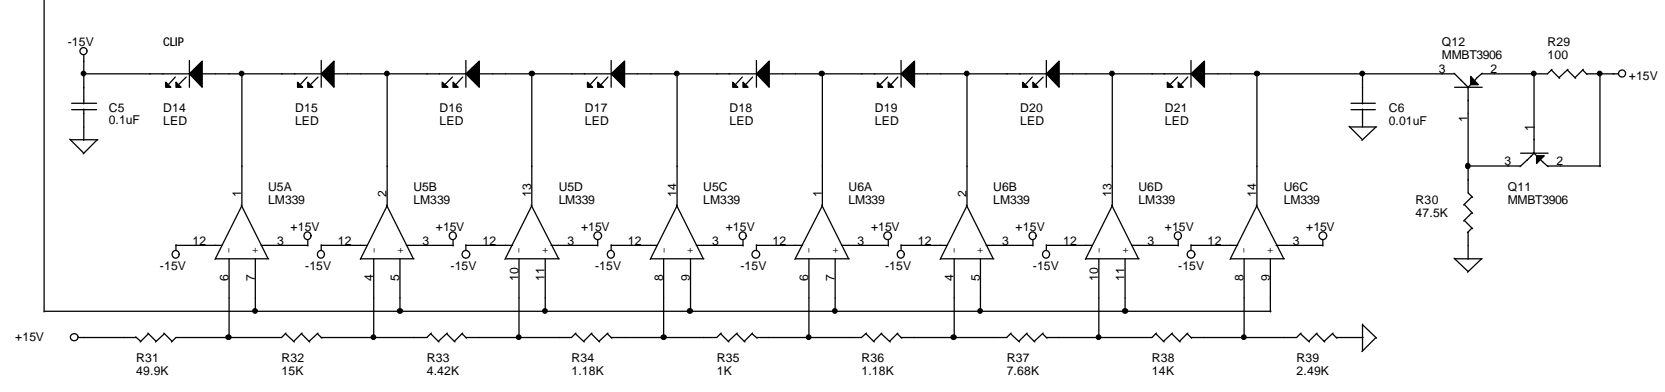

Title		
BLUETUBE - Channel 1		
Size	Document Number	Rev
C	400-BTUBEMN	A
Date:	Monday, April 17, 2000	Sheet 1 of 3

Title		
BLUETUBE - Channel 2		
Size	Document Number	Rev
C	400-BTUBEMN	A
Date:	Monday, April 17, 2000	Sheet 2 of 3

Title		
BLUETUBE Power Supply		
Size	Document Number	Rev
C	400-BTUBEMN	A
Date:	Monday, April 17, 2000	Sheet 3 of 3

Title		
BLUETUBE LED		
Size	Document Number	Rev
C	400-BTUBELED	A
Date:	Wednesday, March 29, 2000	Sheet 1 of 1