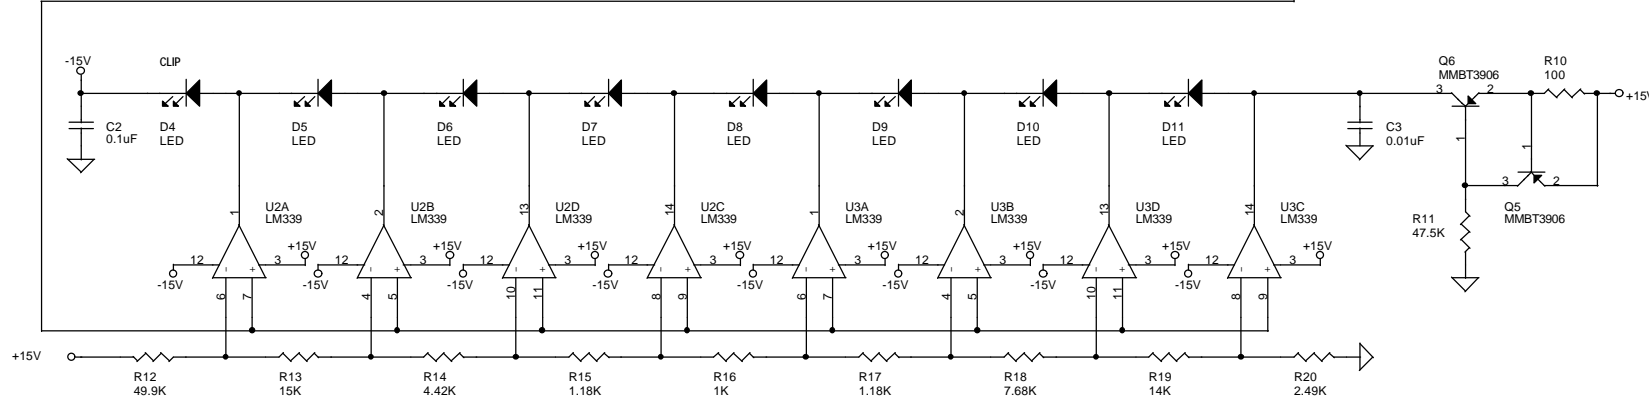

Title		
BLUETUBE - Channel 1		
Size	Document Number	Rev
C	400-BTUBEMN	A
Date:	Monday, April 17, 2000	Sheet 1 of 3

Title		
BLUETUBE - Channel 2		
Size	Document Number	Rev
C	400-BTUBEMN	A
Date:	Monday, April 17, 2000	Sheet 2 of 3

Title		
BLUETUBE Power Supply		
Size	Document Number	Rev
C	400-BTUBEMN	A
Date:	Monday, April 17, 2000	Sheet 3 of 3

Title		
BLUETUBE LED		
Size	Document Number	Rev
C	400-BTUBELED	A
Date:	Wednesday, March 29, 2000	Sheet 1 of 1