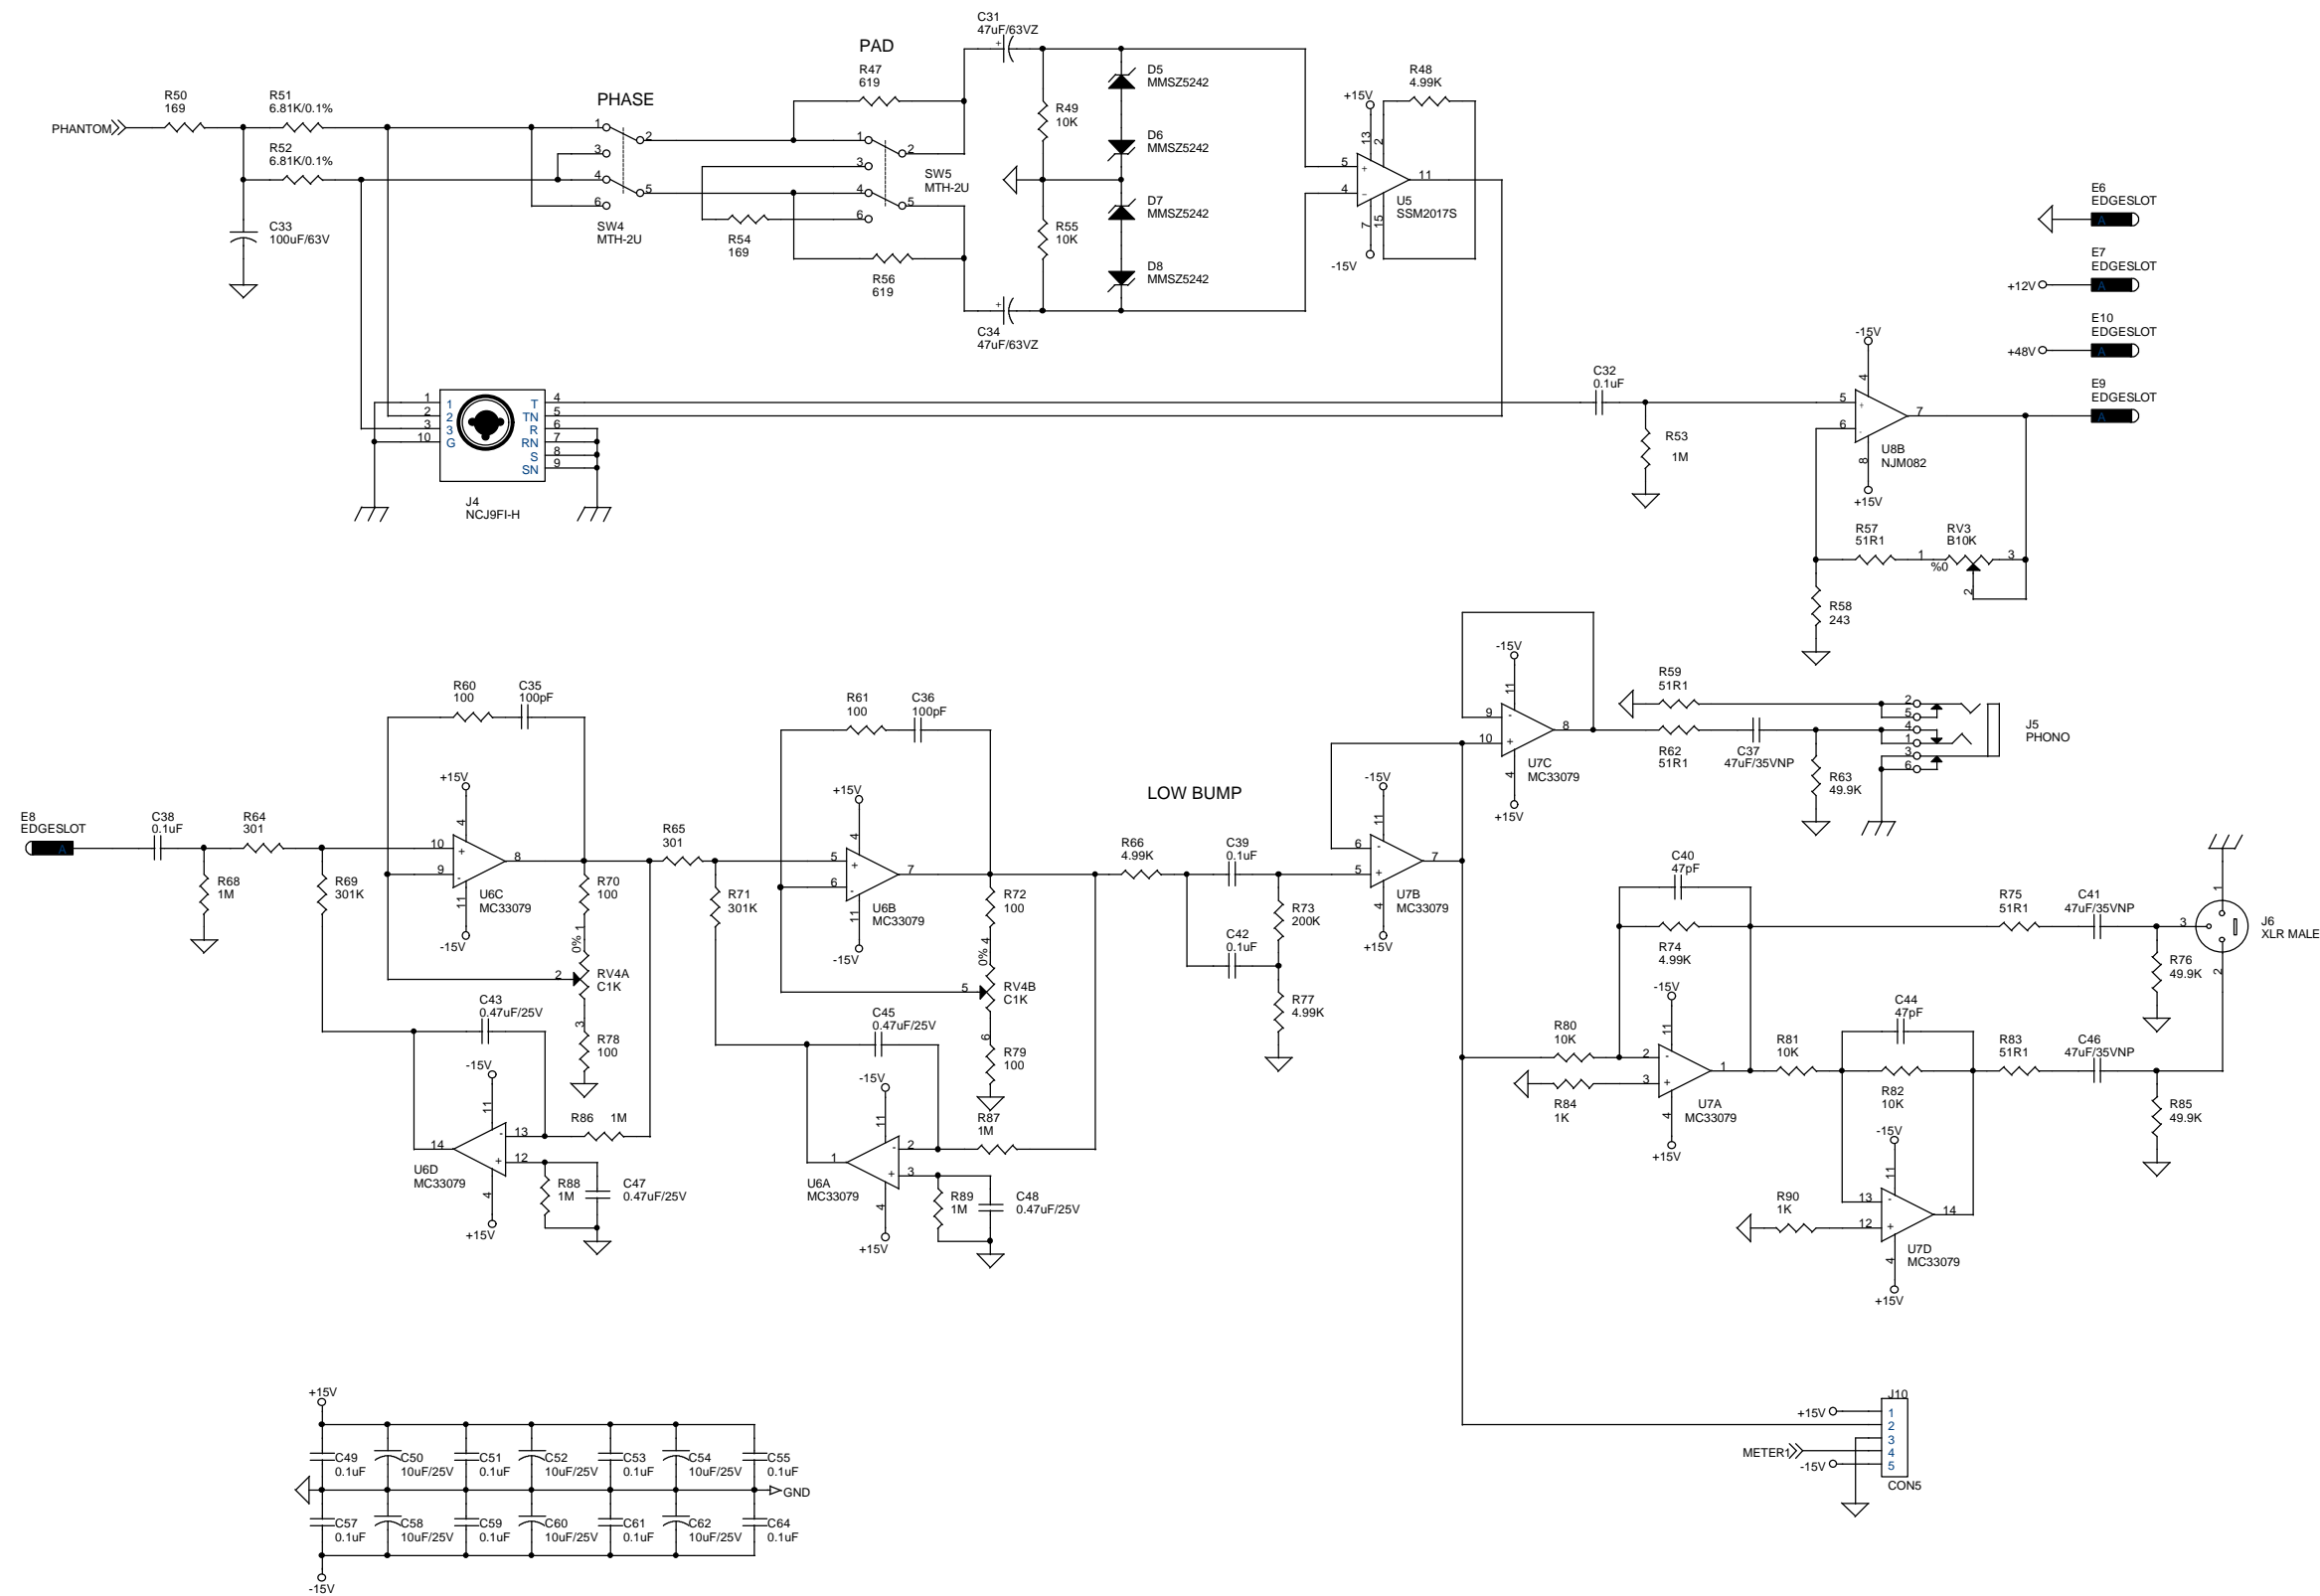

Title		
BLUETUBE - Channel 1		
Size	Document Number	Rev
C	400-BTUBEMN	A
Date:	Monday, April 17, 2000	Sheet 1 of 3

Title		
BLUETUBE - Channel 2		
Size	Document Number	Rev
C	400-BTUBEMN	A
Date:	Monday, April 17, 2000	Sheet 2 of 3

Title		
BLUETUBE Power Supply		
Size	Document Number	Rev
C	400-BTUBEMN	A
Date:	Monday, April 17, 2000	Sheet 3 of 3

Title		
BLUETUBE LED		
Size	Document Number	Rev
C	400-BTUBELED	A
Date:	Wednesday, March 29, 2000	Sheet 1 of 1