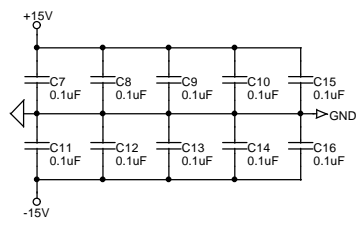

Title		
BLUETUBE - Channel 1		
Size	Document Number	Rev
C	400-BTUBEMN	A
Date:	Monday, April 17, 2000	Sheet 1 of 3

Title		
BLUETUBE - Channel 2		
Size	Document Number	Rev
C	400-BTUBEMN	A
Date:	Monday, April 17, 2000	Sheet 2 of 3

Title		
BLUETUBE Power Supply		
Size	Document Number	Rev
C	400-BTUBEMN	A
Date:	Monday, April 17, 2000	Sheet 3 of 3

Title		
BLUETUBE LED		
Size	Document Number	Rev
C	400-BTUBELED	A
Date:	Wednesday, March 29, 2000	Sheet 1 of 1