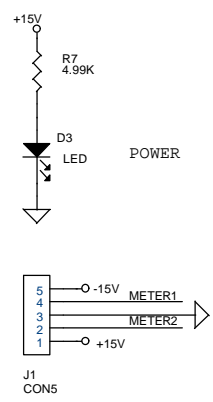

Title		
BLUETUBE - Channel 1		
Size	Document Number	Rev
C	400-BTUBEMN	A
Date:	Monday, April 17, 2000	Sheet 1 of 3

Title		
BLUETUBE - Channel 2		
Size	Document Number	Rev
C	400-BTUBEMN	A
Date:	Monday, April 17, 2000	Sheet 2 of 3

Title		
BLUETUBE Power Supply		
Size	Document Number	Rev
C	400-BTUBEMN	A
Date:	Monday, April 17, 2000	Sheet 3 of 3

Title		
BLUETUBE LED		
Size	Document Number	Rev
C	400-BTUBELED	A
Date:	Wednesday, March 29, 2000	Sheet 1 of 1