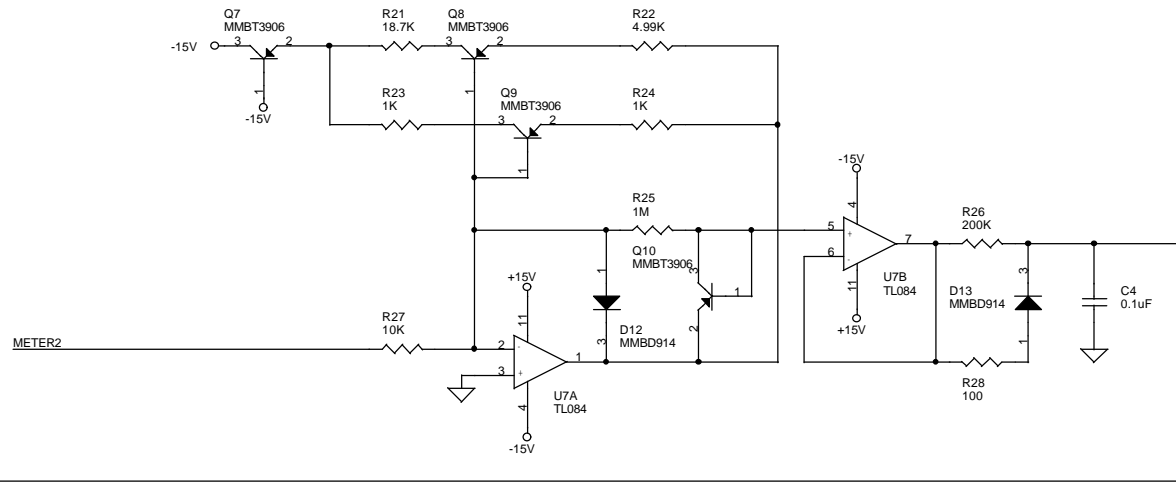

Title		
BLUETUBE - Channel 1		
Size	Document Number	Rev
C	400-BTUBEMN	A
Date:	Monday, April 17, 2000	Sheet 1 of 3

Title		
BLUETUBE - Channel 2		
Size	Document Number	Rev
C	400-BTUBEMN	A
Date:	Monday, April 17, 2000	Sheet 2 of 3

Title		
BLUETUBE Power Supply		
Size	Document Number	Rev
C	400-BTUBEMN	A
Date:	Monday, April 17, 2000	Sheet 3 of 3

Title		
BLUETUBE LED		
Size	Document Number	Rev
C	400-BTUBELED	A
Date:	Wednesday, March 29, 2000	Sheet 1 of 1