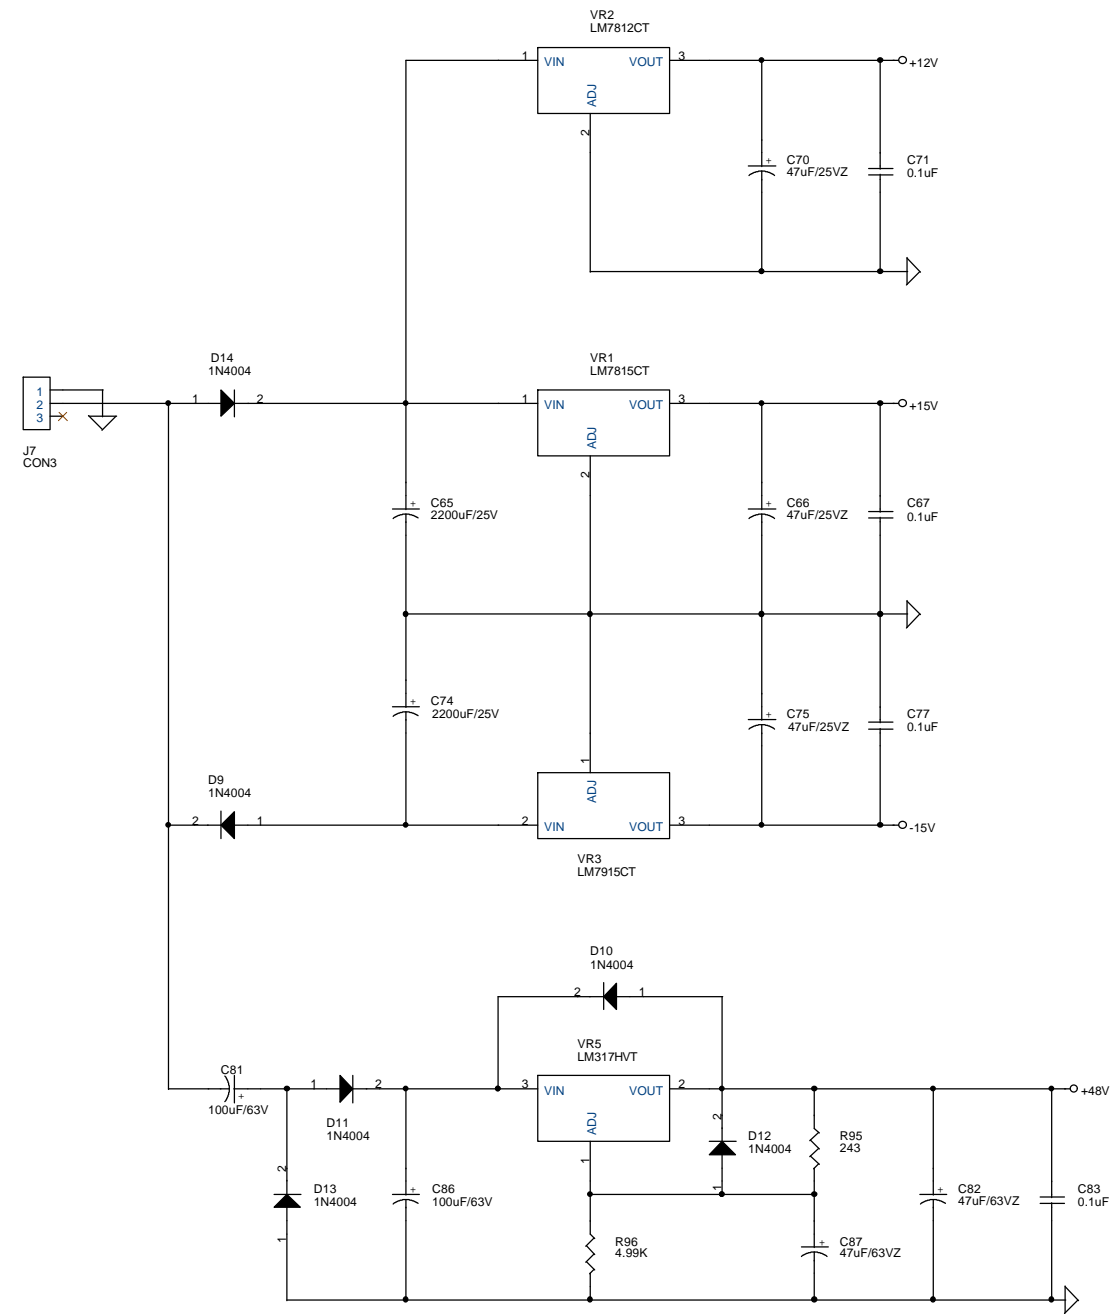

Title		
BLUETUBE - Channel 1		
Size	Document Number	Rev
C	400-BTUBEMN	A
Date:	Monday, April 17, 2000	Sheet 1 of 3

Title		
BLUETUBE - Channel 2		
Size	Document Number	Rev
C	400-BTUBEMN	A
Date:	Monday, April 17, 2000	Sheet 2 of 3

Title		
BLUETUBE Power Supply		
Size	Document Number	Rev
C	400-BTUBEMN	A
Date:	Monday, April 17, 2000	Sheet 3 of 3

Title		
BLUETUBE LED		
Size	Document Number	Rev
C	400-BTUBELED	A
Date:	Wednesday, March 29, 2000	Sheet 1 of 1