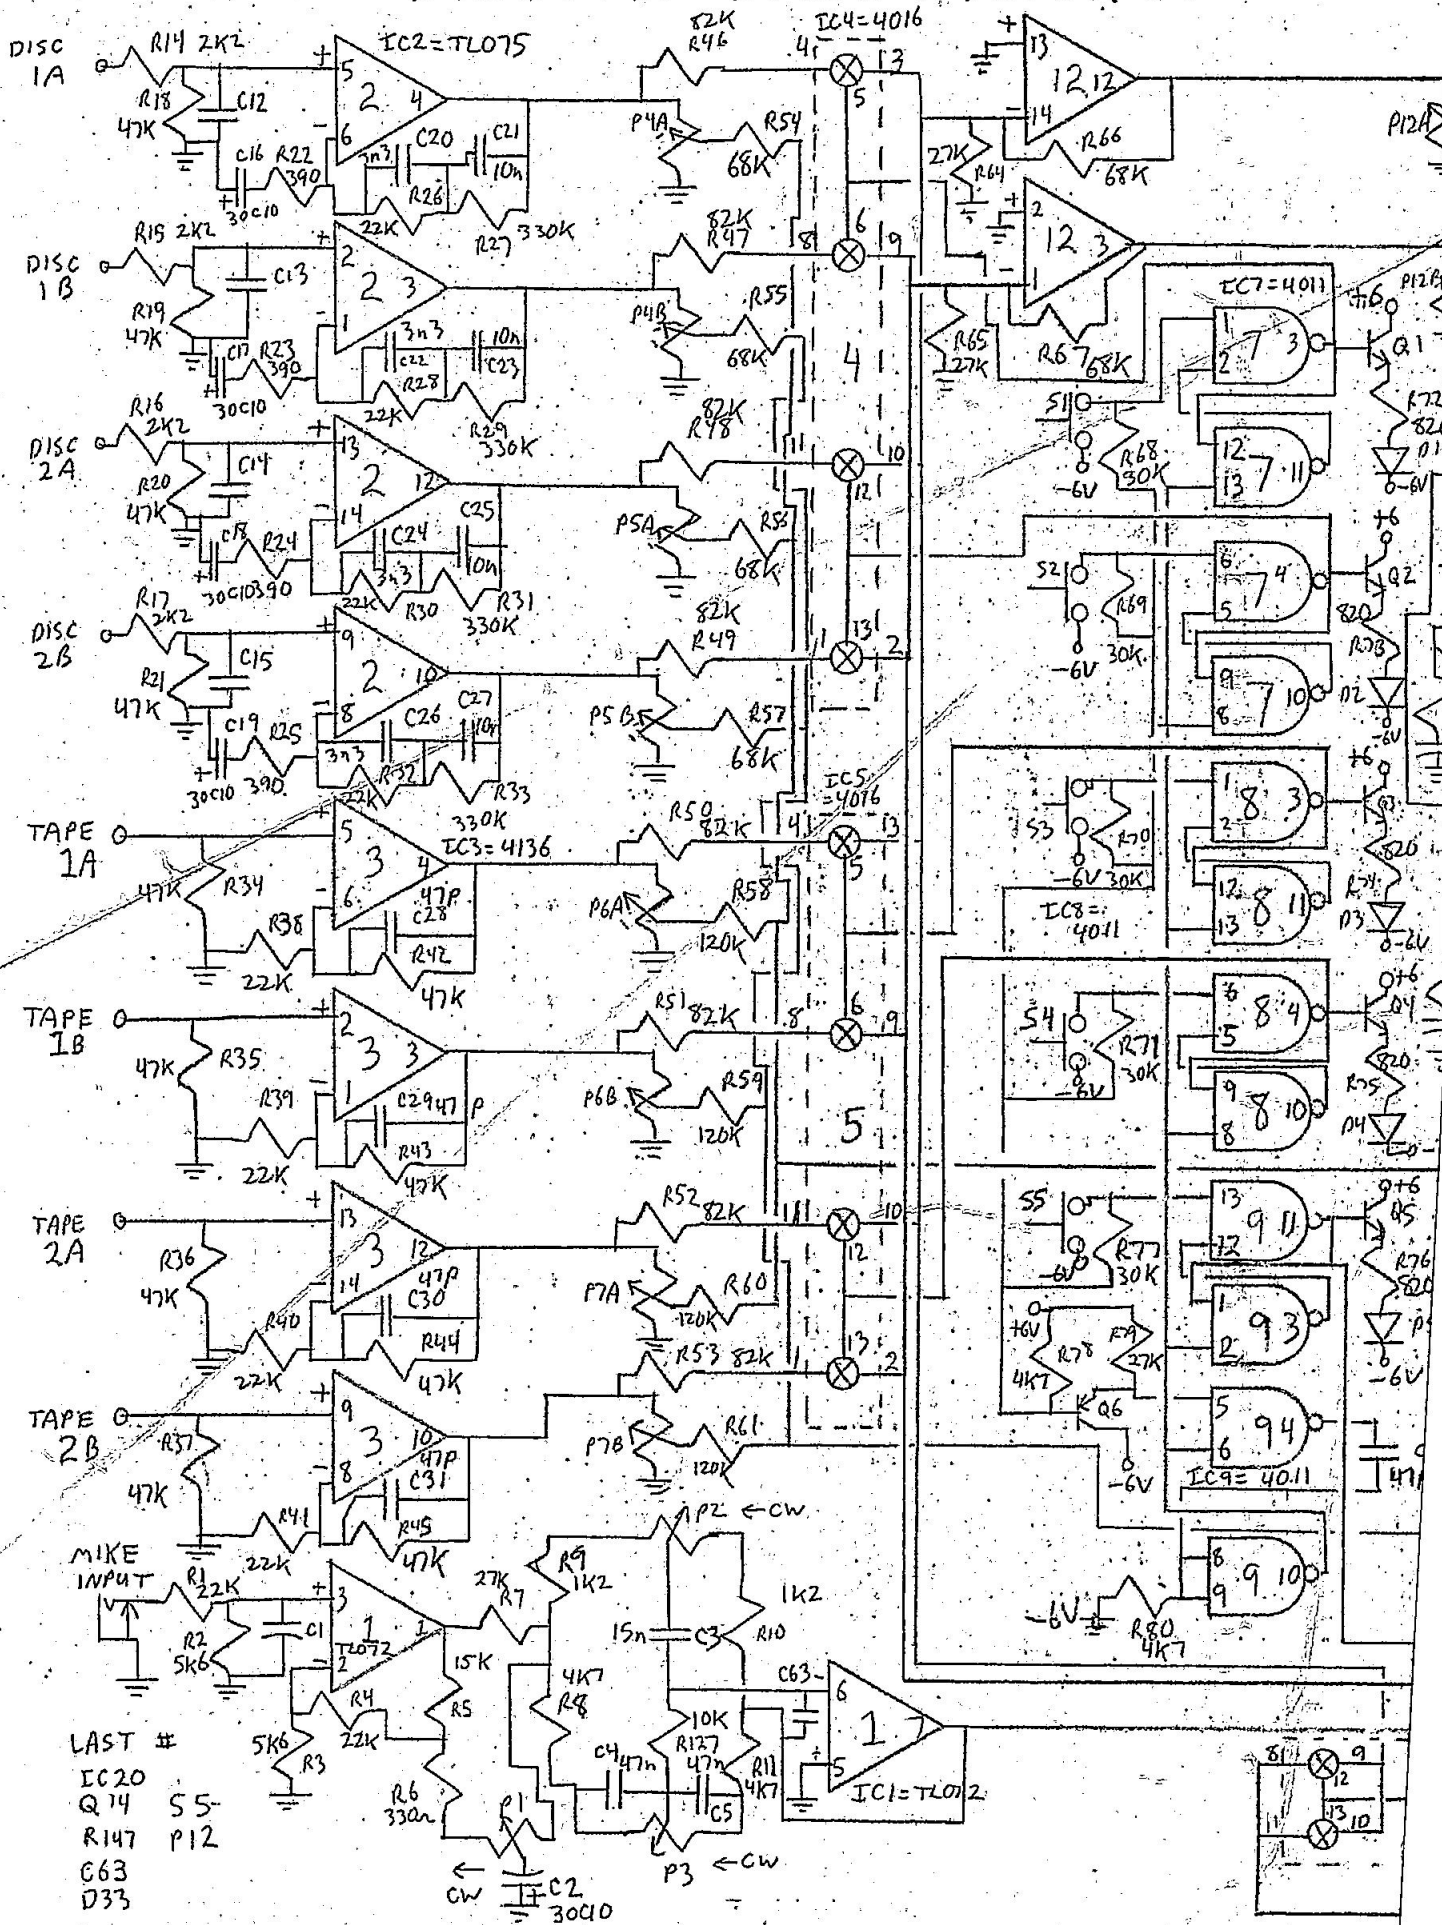

VALA M-5 STEREO MIXER

DESIGNED BY DANIEL FRASER
EDMONTON, ALBERTA, CANADA.

RED LED = D1-4, 11, 15, 22, 23
YELLOW LED = D5, 16, 17, 24, 25
GREEN LED = D18-21, 26-29

IC 12 = 4136

IC 14 TO 17 = 339

IC 6 = 4016

IC 11 = 4136

Jan 3/82
D. Fraser