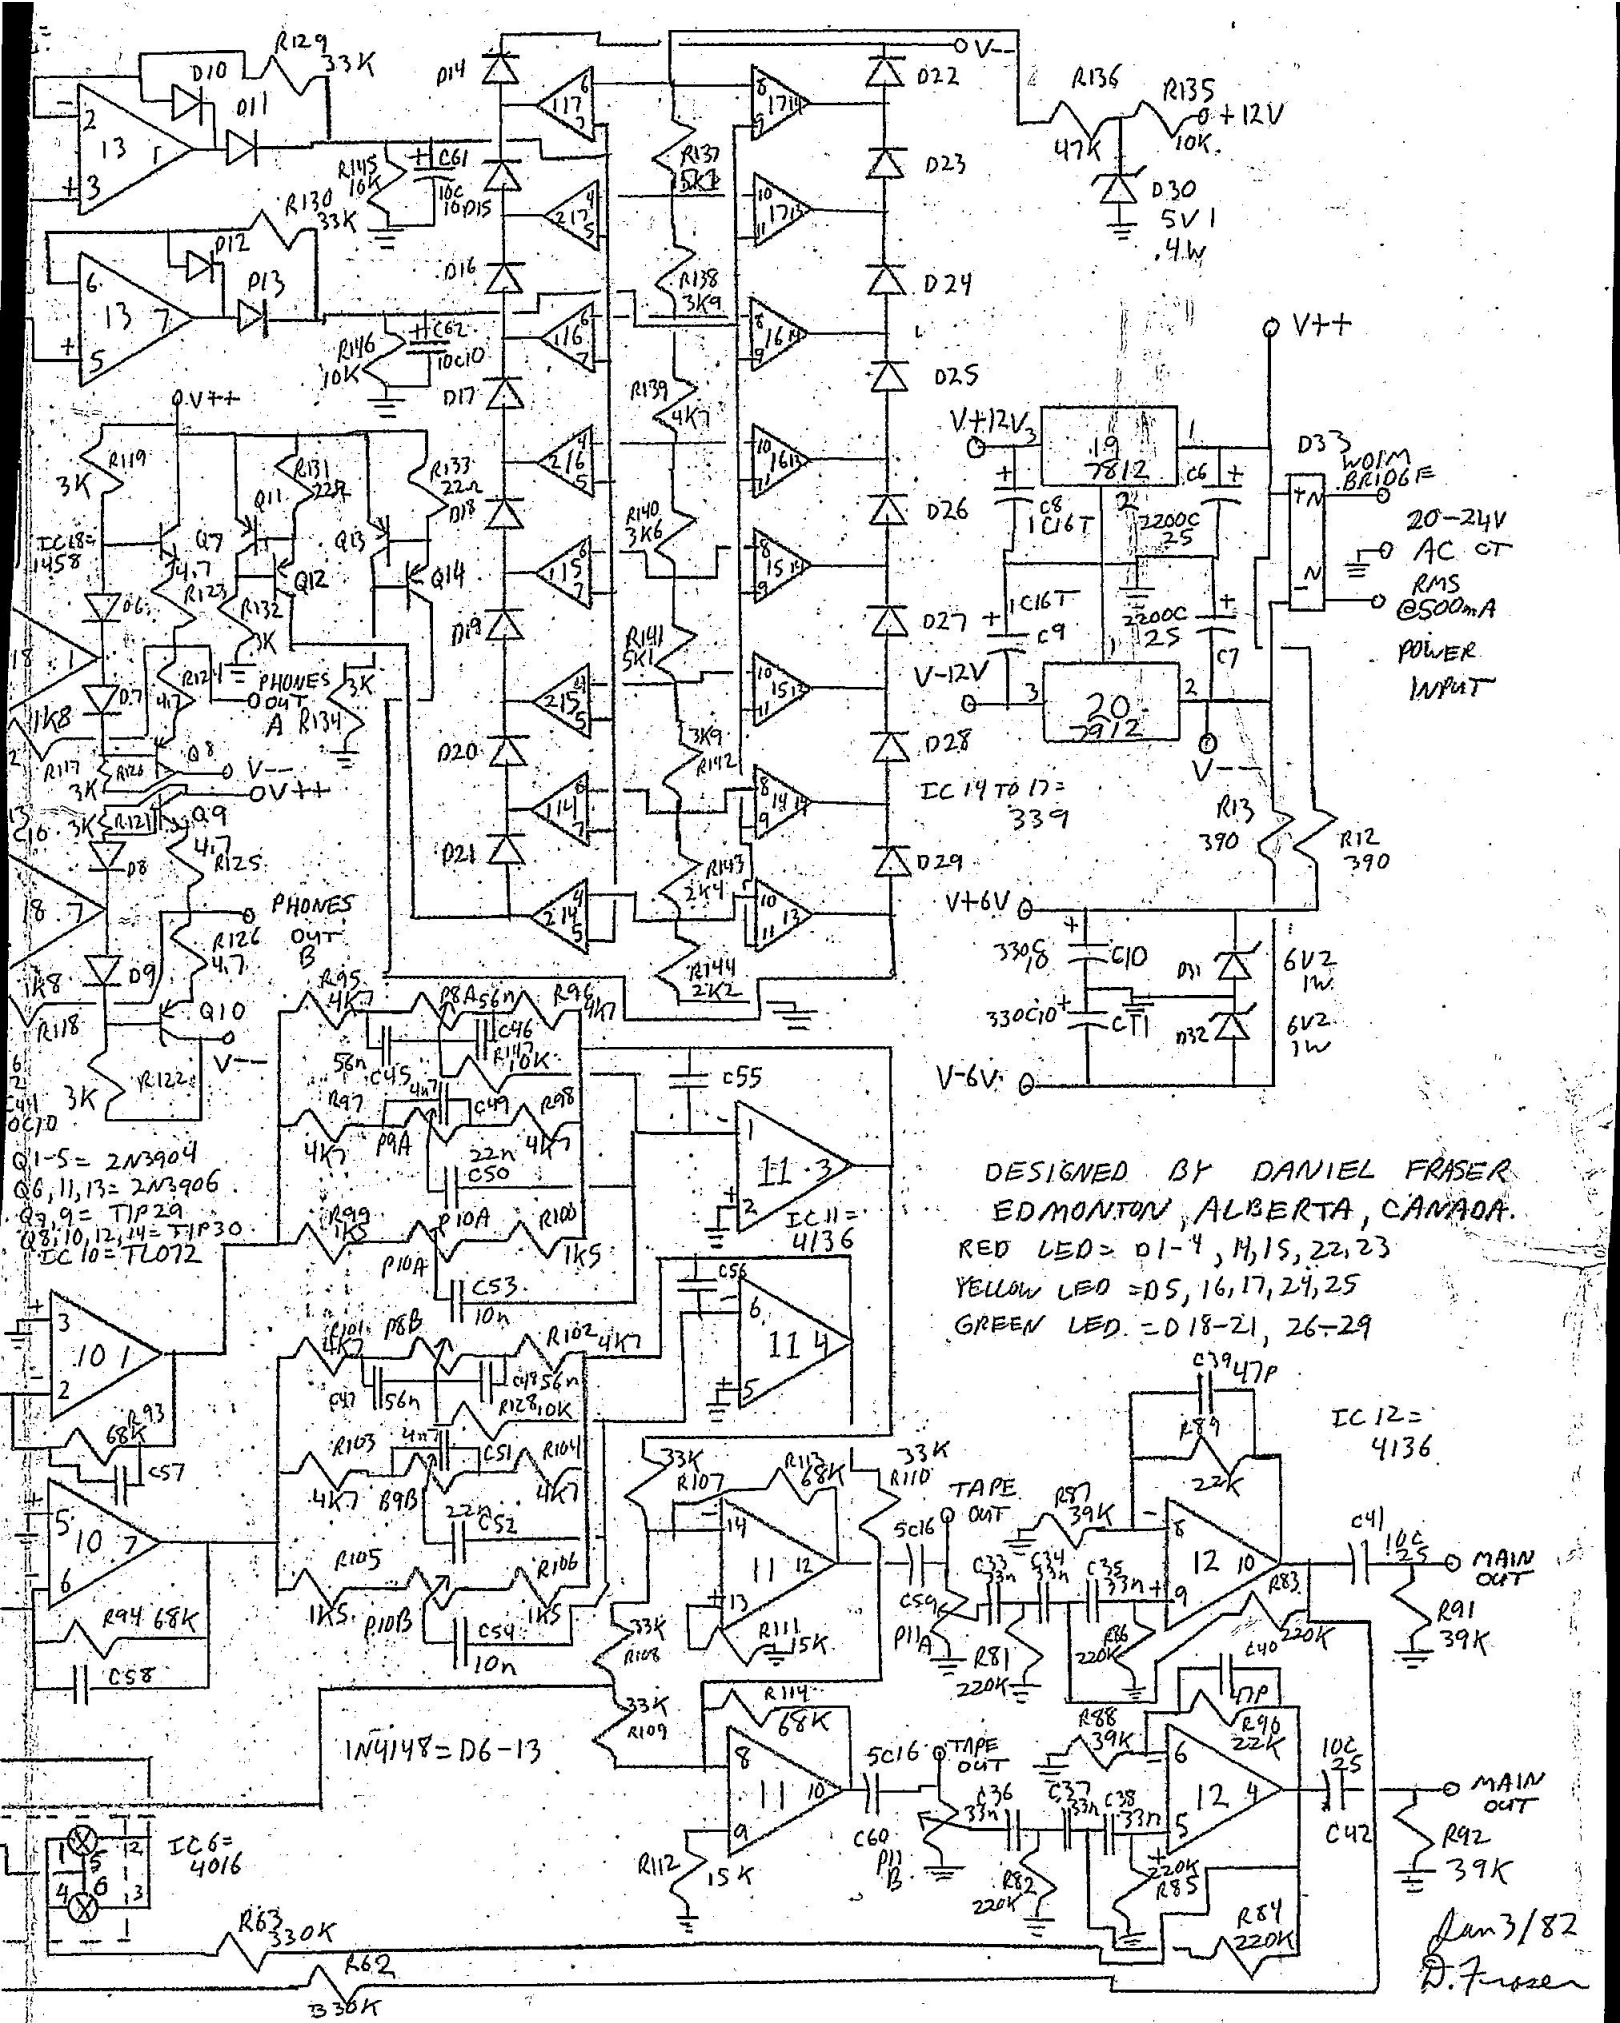

VALA M-5 STEREO MIXER

DESIGNED BY DANIEL FRASER
EDMONTON, ALBERTA, CANADA.

RED LED = D1-4, 11, 15, 22, 23
YELLOW LED = D5, 16, 17, 24, 25
GREEN LED = D18-21, 26-29

IC 12 = 4136

IC 14 TO 17 = 339

IC 6 = 4016

IC 11 = 4136

Jan 3/82
D. Fraser