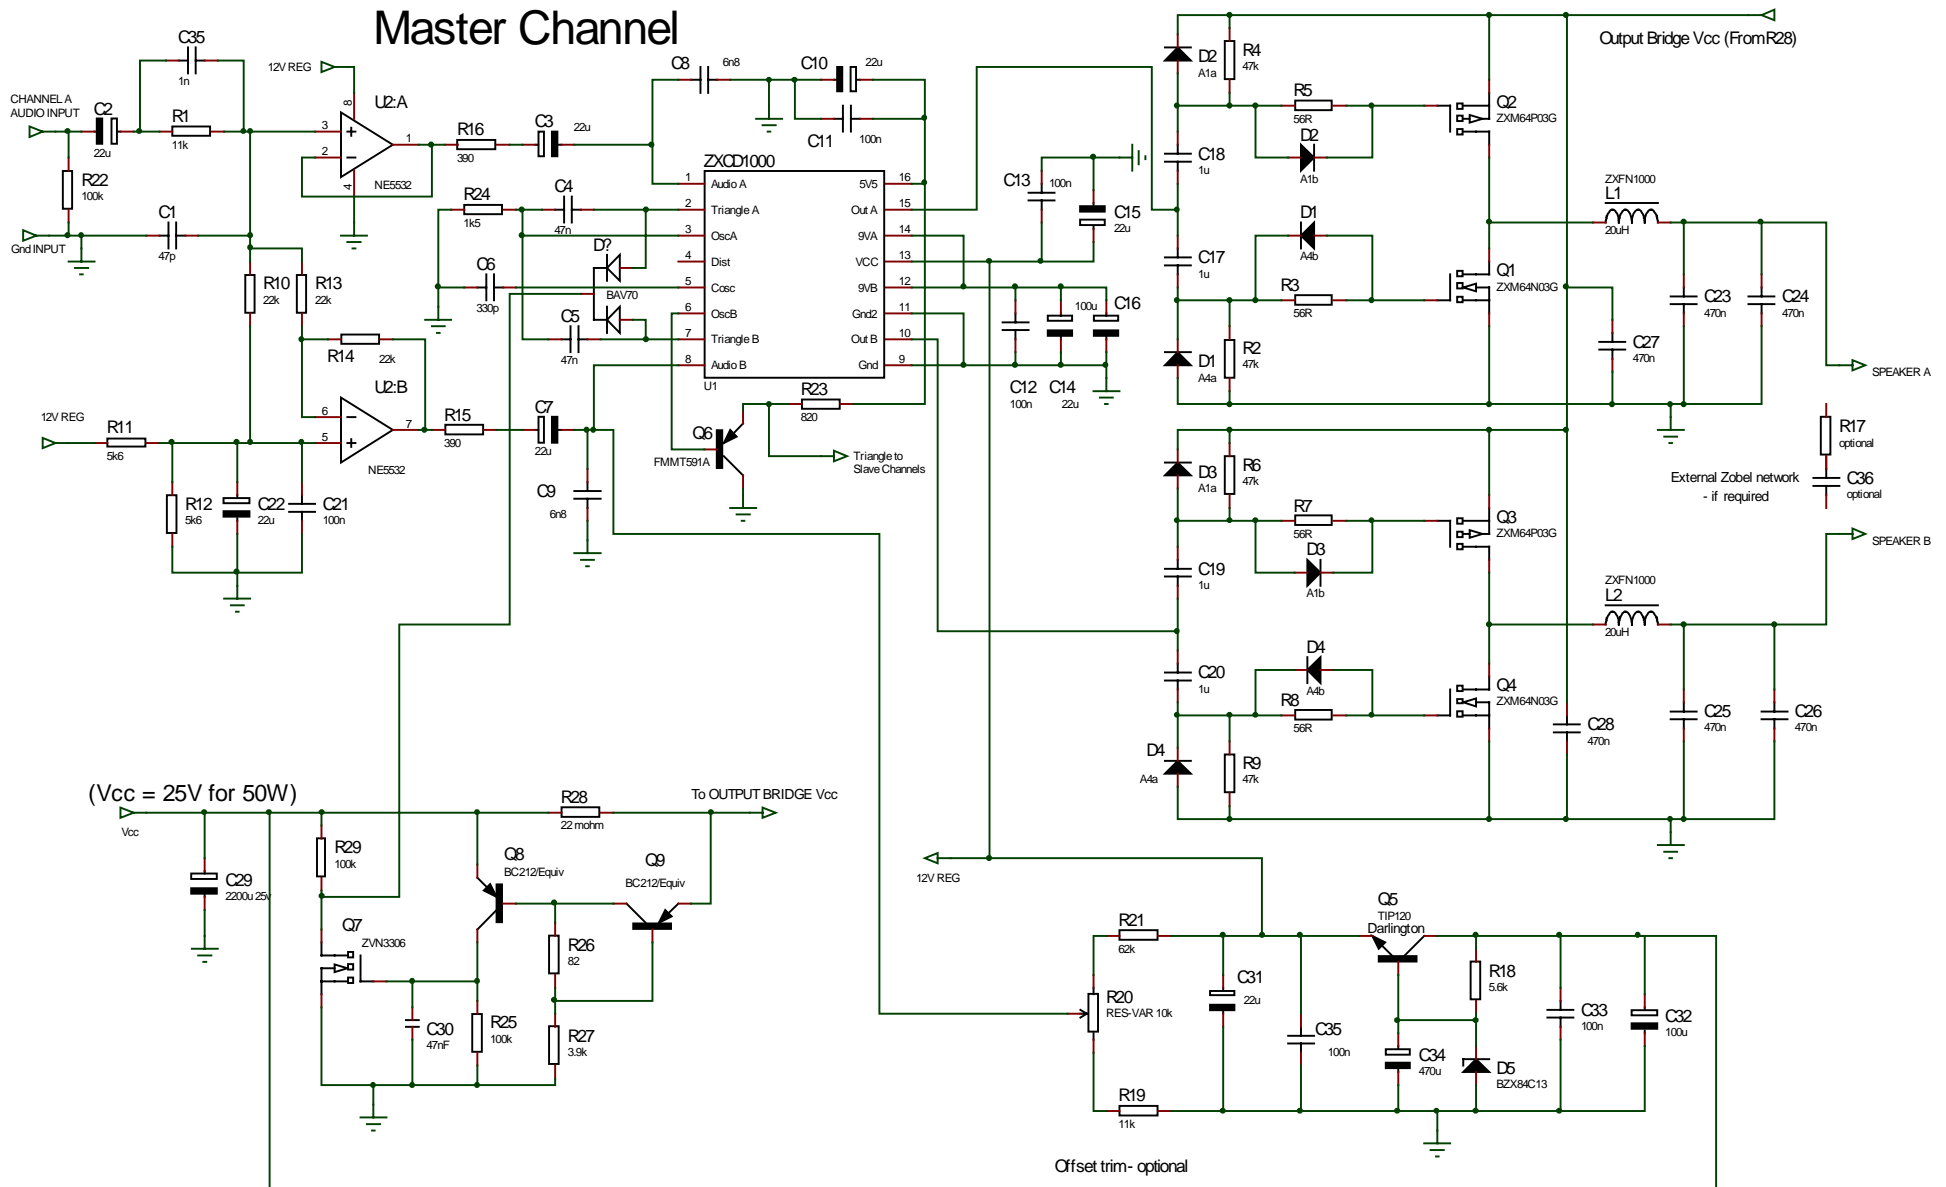

# Zetex Class D 50W Master Channel

# Zetex Class D 50W Slave Channels