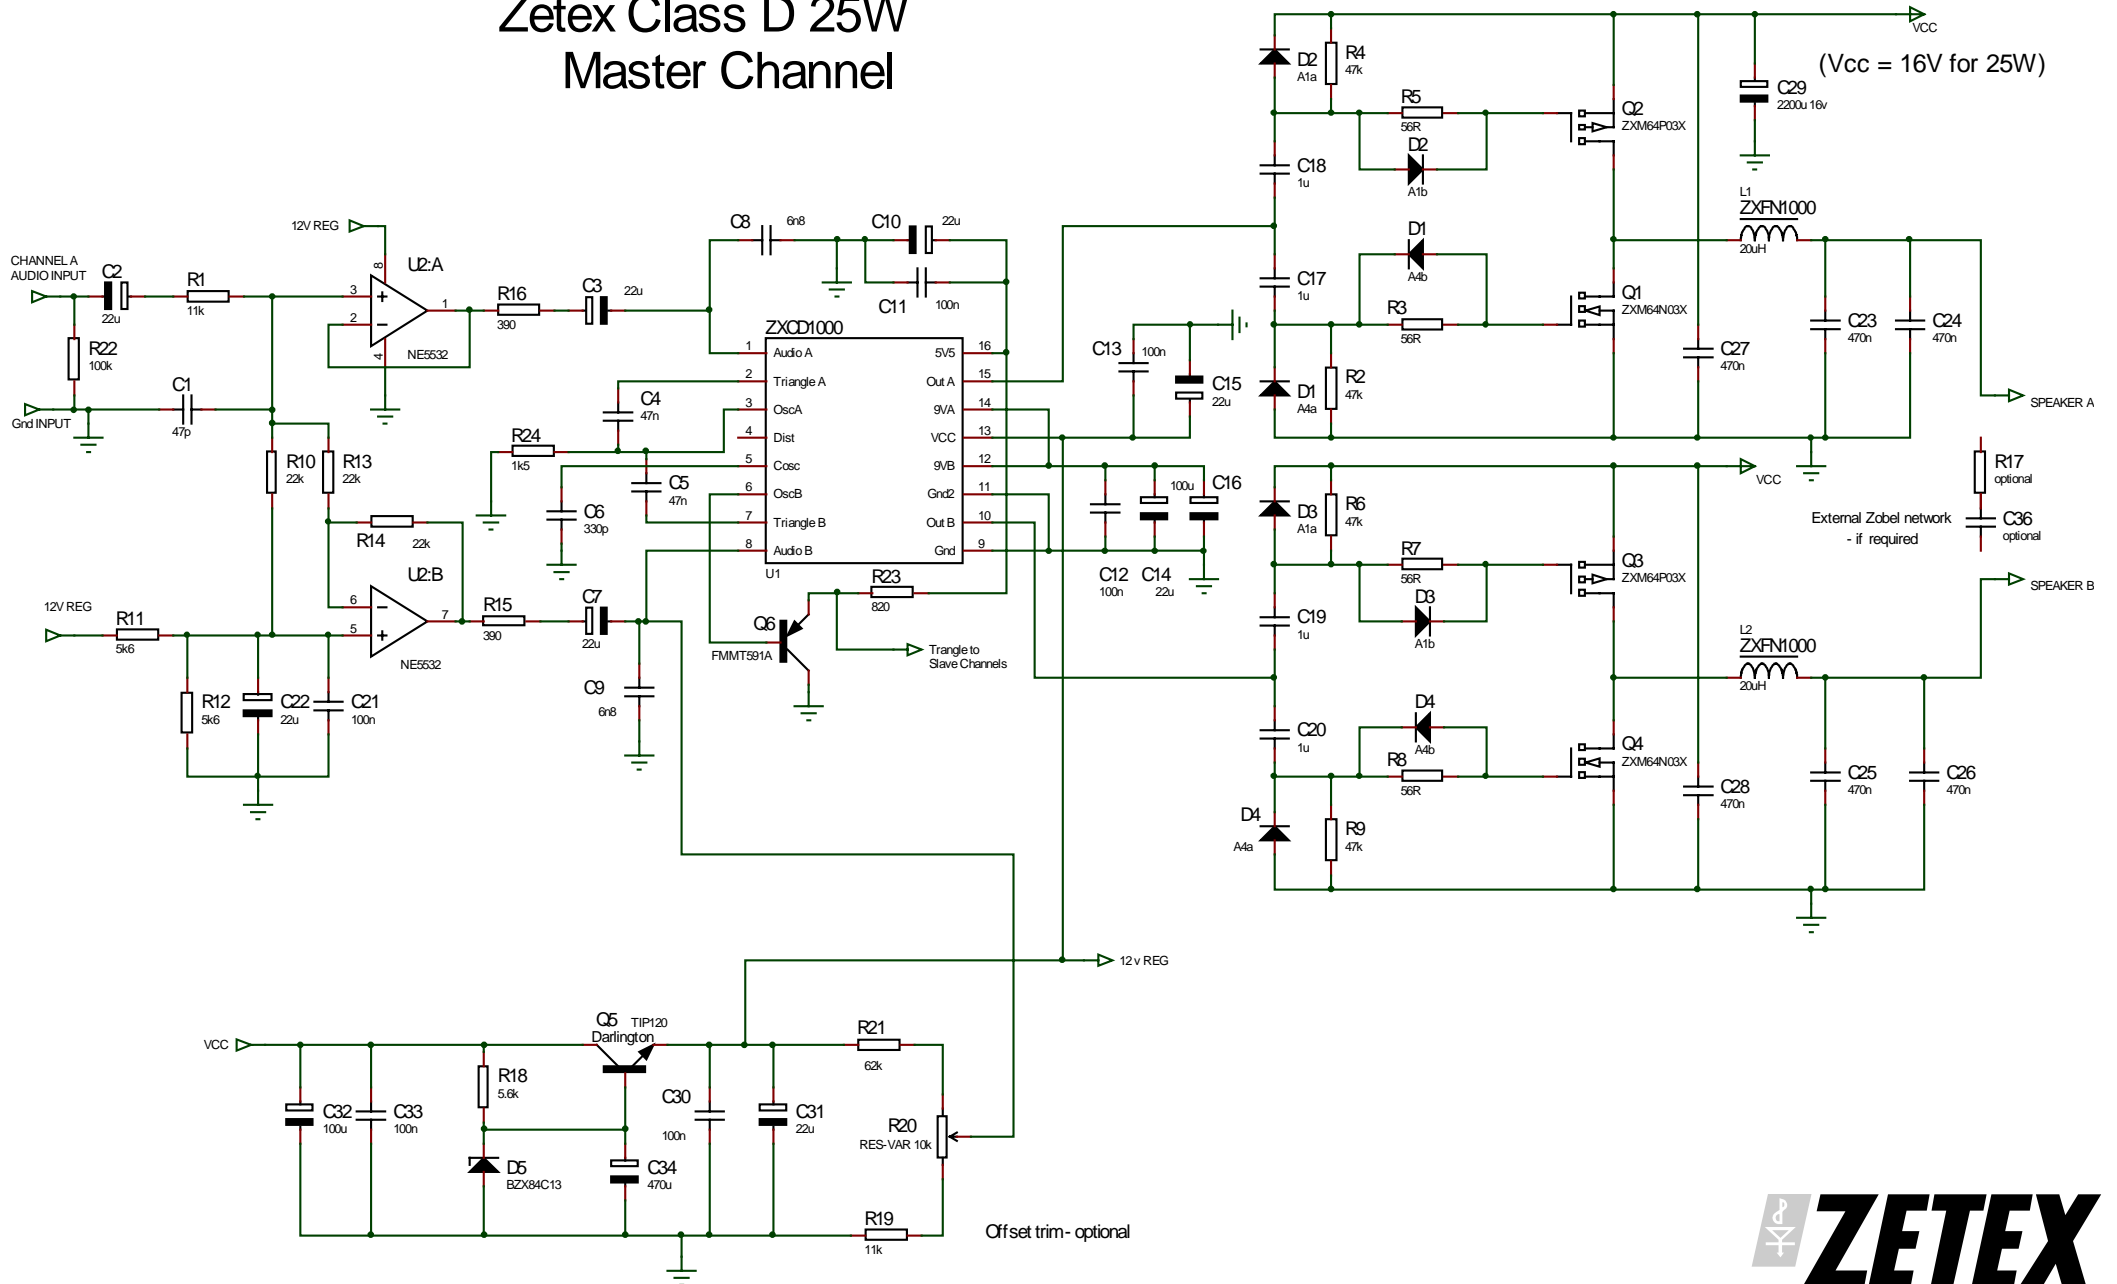

Zetex Class D 25W Master Channel

Zetex Class D 25W Slave Channels (5 off)