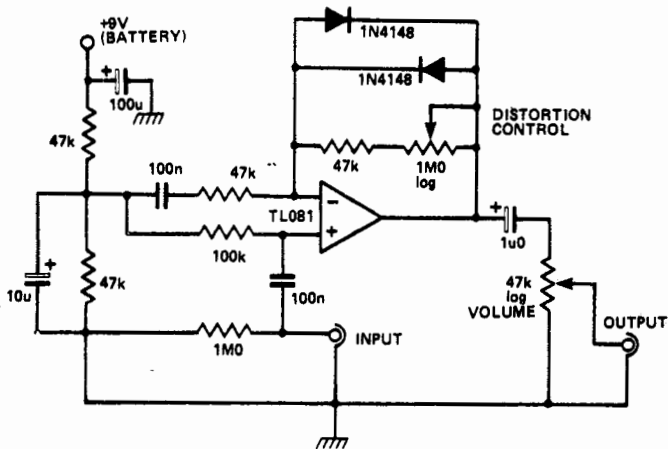

32

Fuzz Unit For Guitar

The battery can be switched on via the jack socket (a stereo jack can be used).