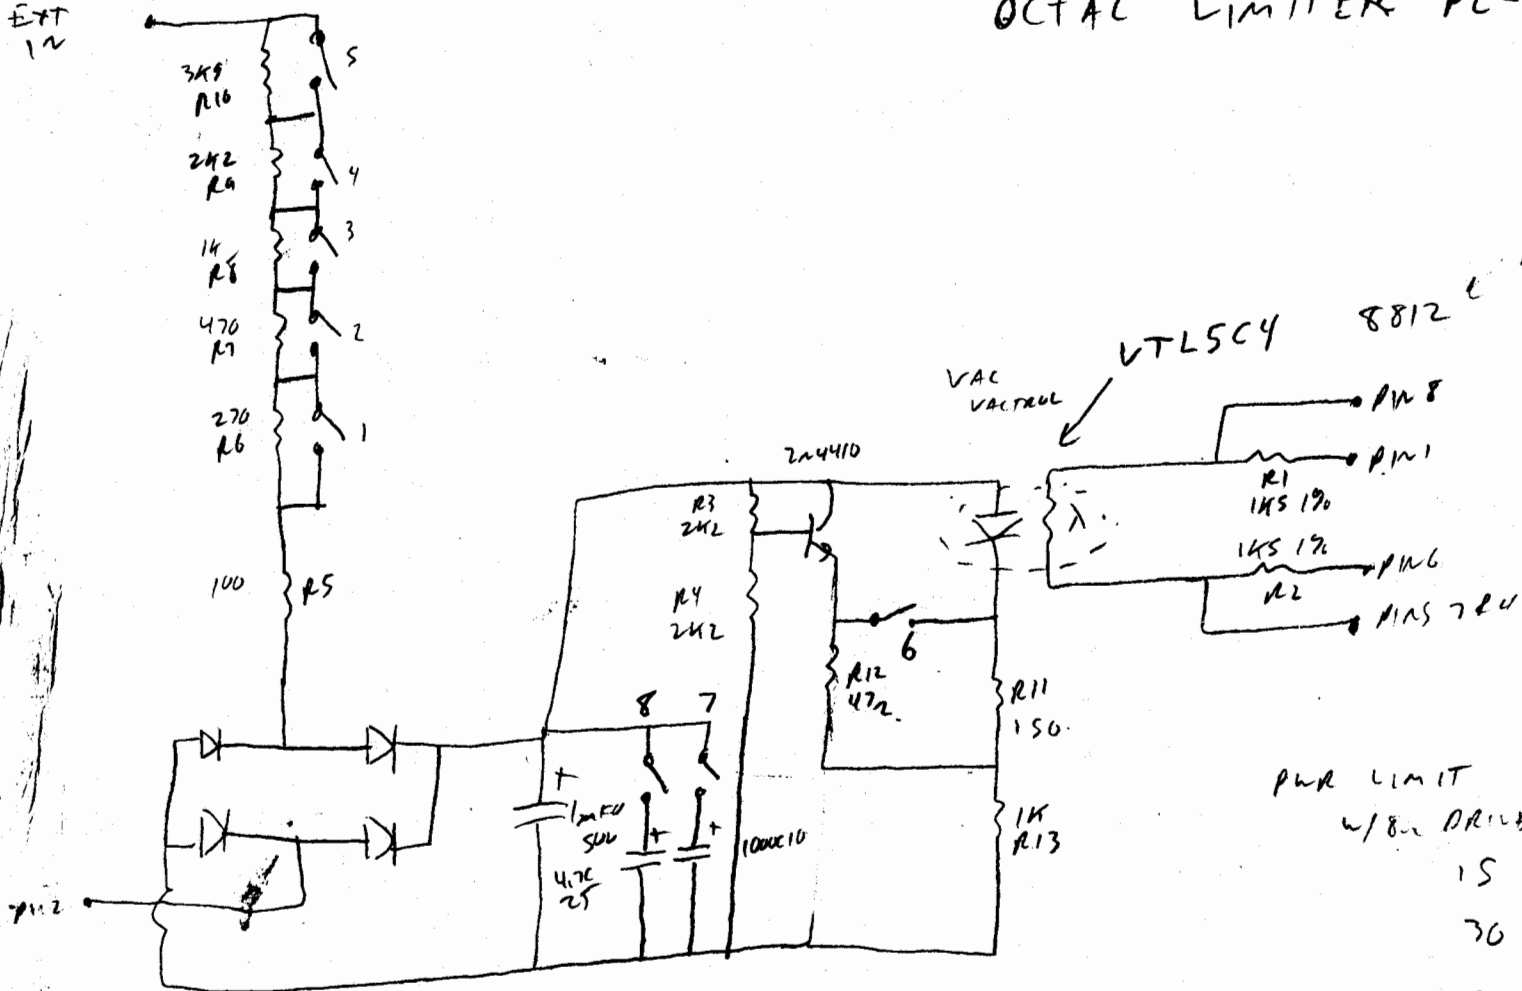

QSC AUDIO OPTAL LIMITER PL-1

EXT
12

PHR LIMIT
w/8u DRIVER

LIMIT RATIO 6
 NORMAL 10:1 ON
 SOFT 4:1 X
 ATTACK/DECAY 7 8
 FAST > 500Hz X X
 MED (FULL RANGE) ON X
 SLOW < 500Hz ON ON

	1	2	3	4	5
15	X	ON	ON	ON	ON
30	X	X	ON	ON	ON
50	X	ON	X	ON	ON
70	X	X	X	ON	ON
120	X	X	ON	X	ON
200	X	ON	ON	ON	X

X = OFF