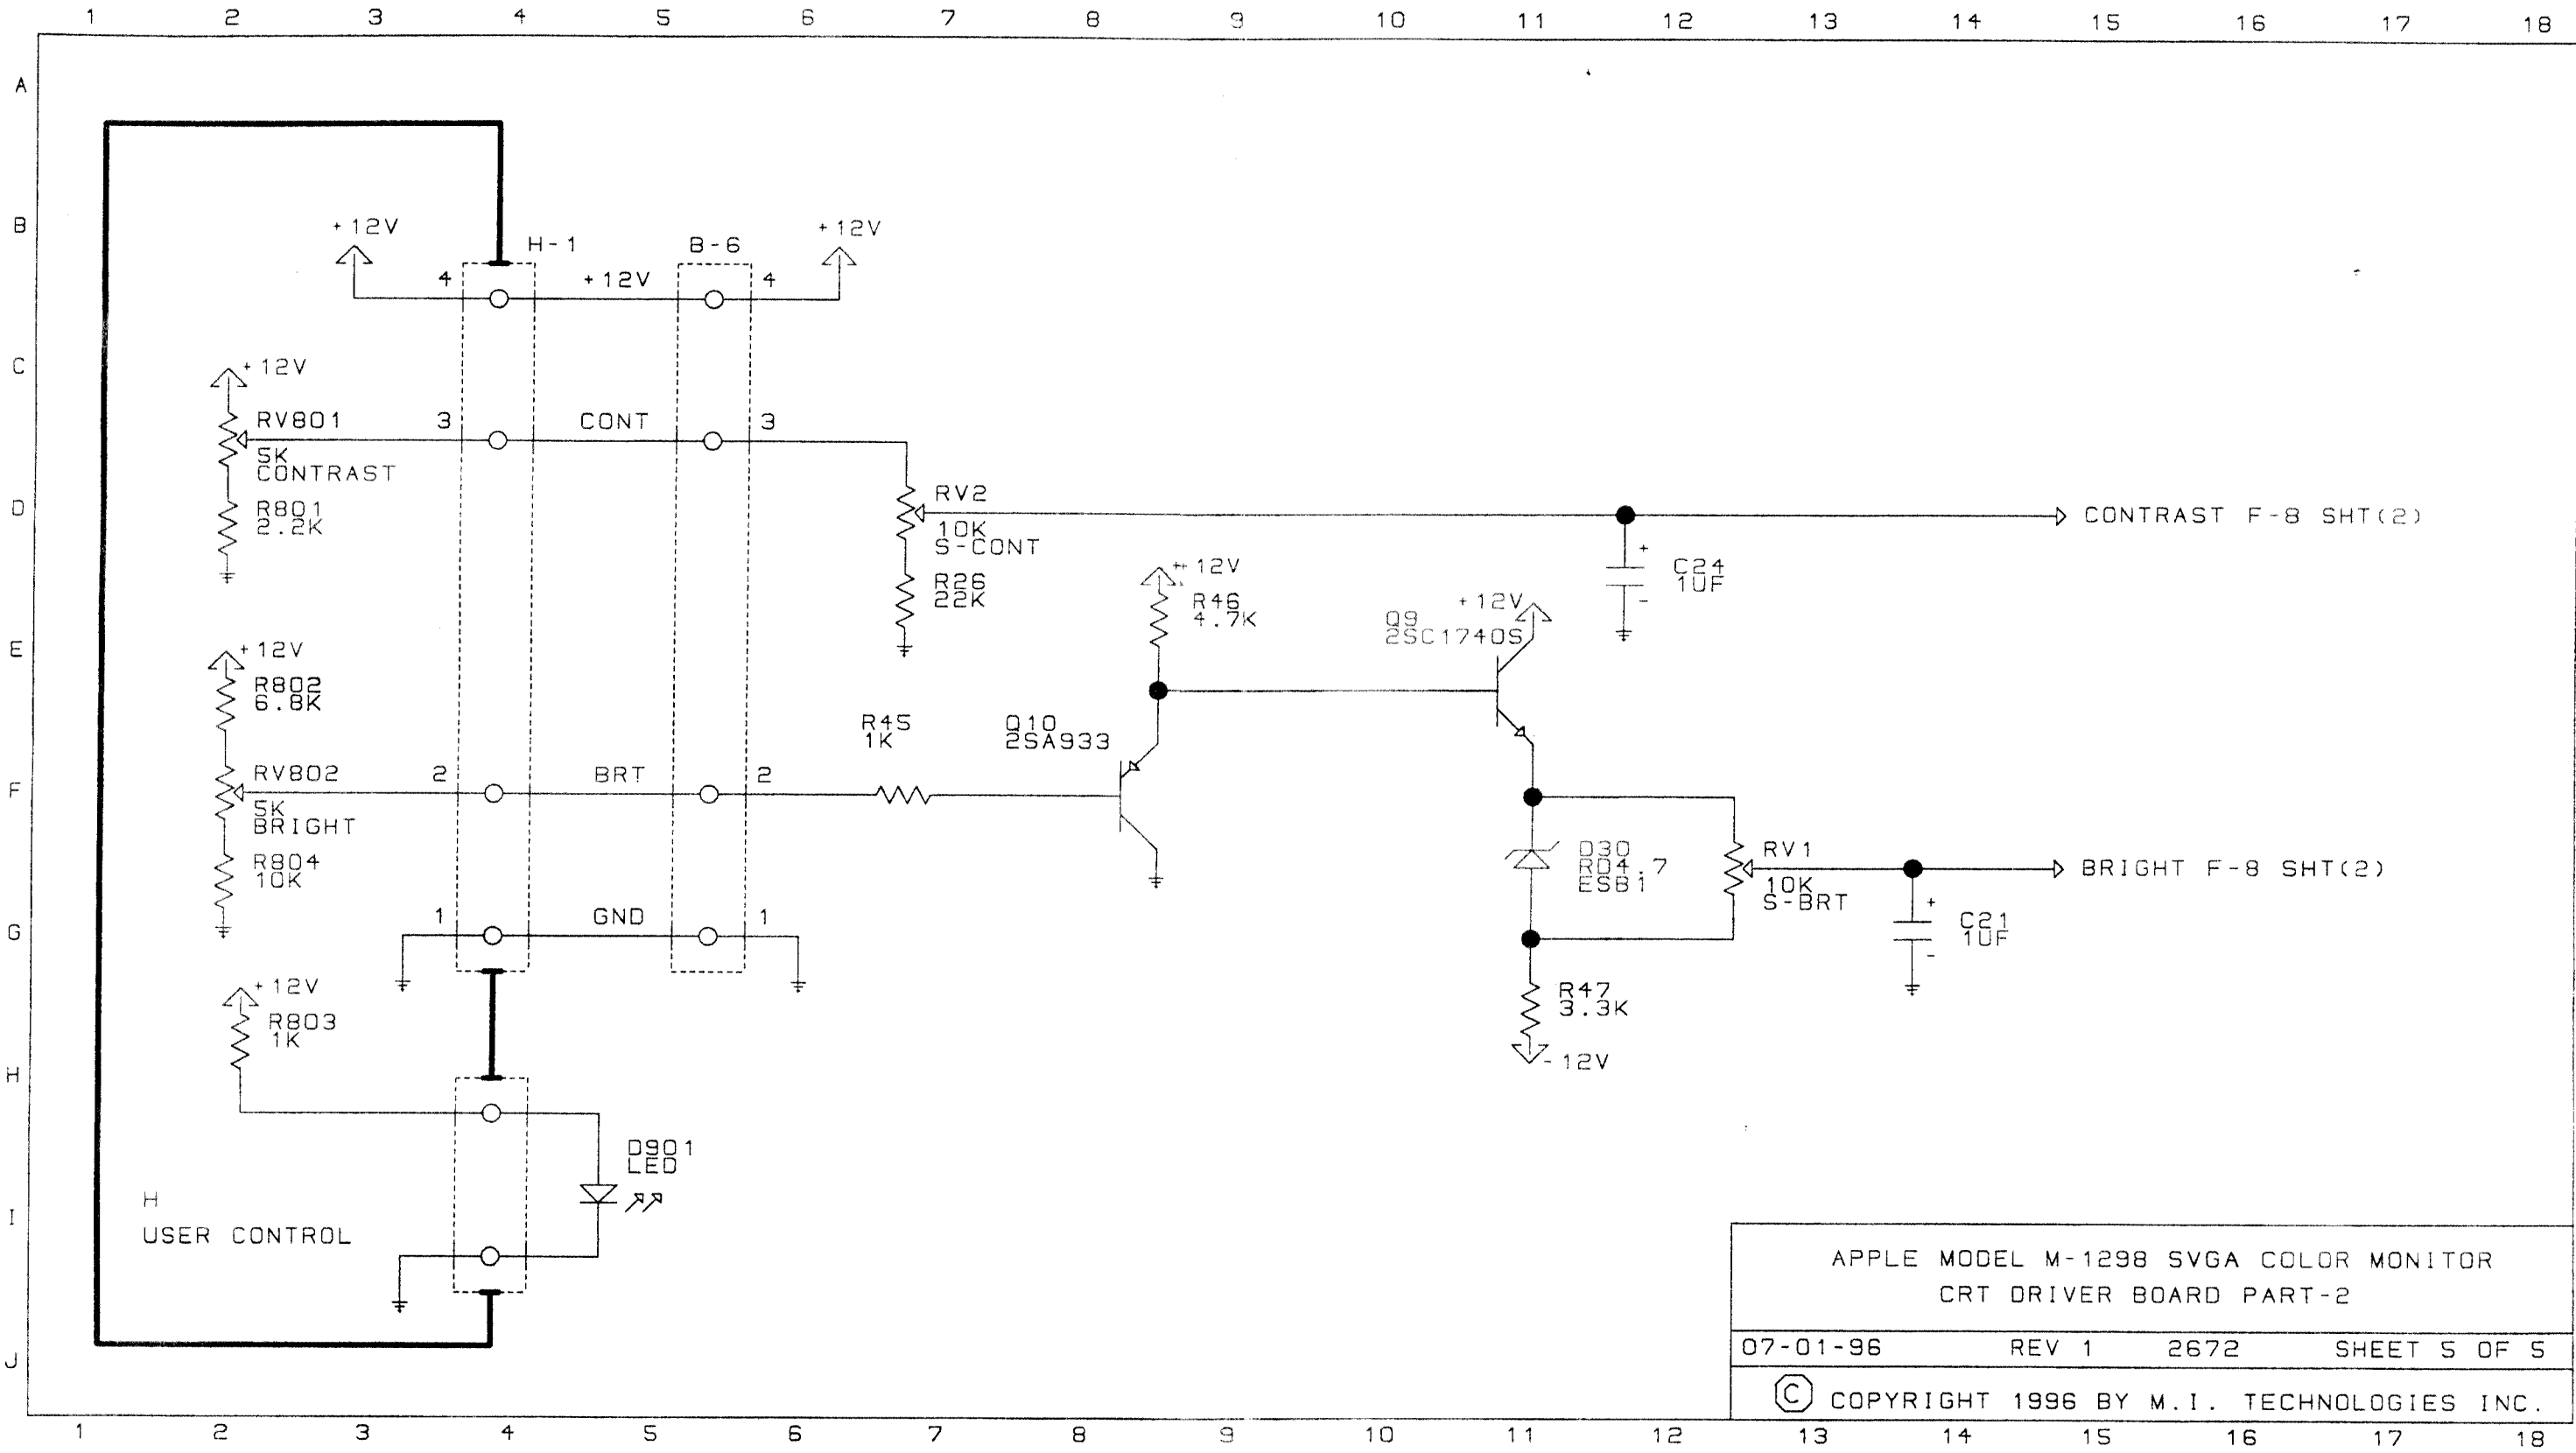

APPLE MODEL M-1298 5VGA COLOR MONITOR  
 POWER SUPPLY  
 07-01-86 REV 1 2672 SHEET 1 OF 5  
 © COPYRIGHT 1986 BY M.I. TECHNOLOGIES INC.

CONT D-16 SHT(2) → CONT  
 BRIGHT F-16 SHT(2) → BRT

APPLE MODEL M-1298 SVGA COLOR MONITOR  
 CRT DRIVER BOARD PART-1  
 07-01-96 REV 1 267E SHEET 2 OF 5  
 © COPYRIGHT 1996 BY M.I. TECHNOLOGIES INC.

APPLE MODEL M-1298 SVGA COLOR MONITOR  
 MAIN BOARD PART-2  
 07-01-96 REV 1 2672 SHEET 4 OF 4  
 © COPYRIGHT 1996 BY M.I. TECHNOLOGIES INC.

APPLE MODEL M-1298 SVGA COLOR MONITOR  
 CRT DRIVER BOARD PART-2  
 07-01-96 REV 1 2672 SHEET 5 OF 5  
 © COPYRIGHT 1996 BY M.I. TECHNOLOGIES INC.