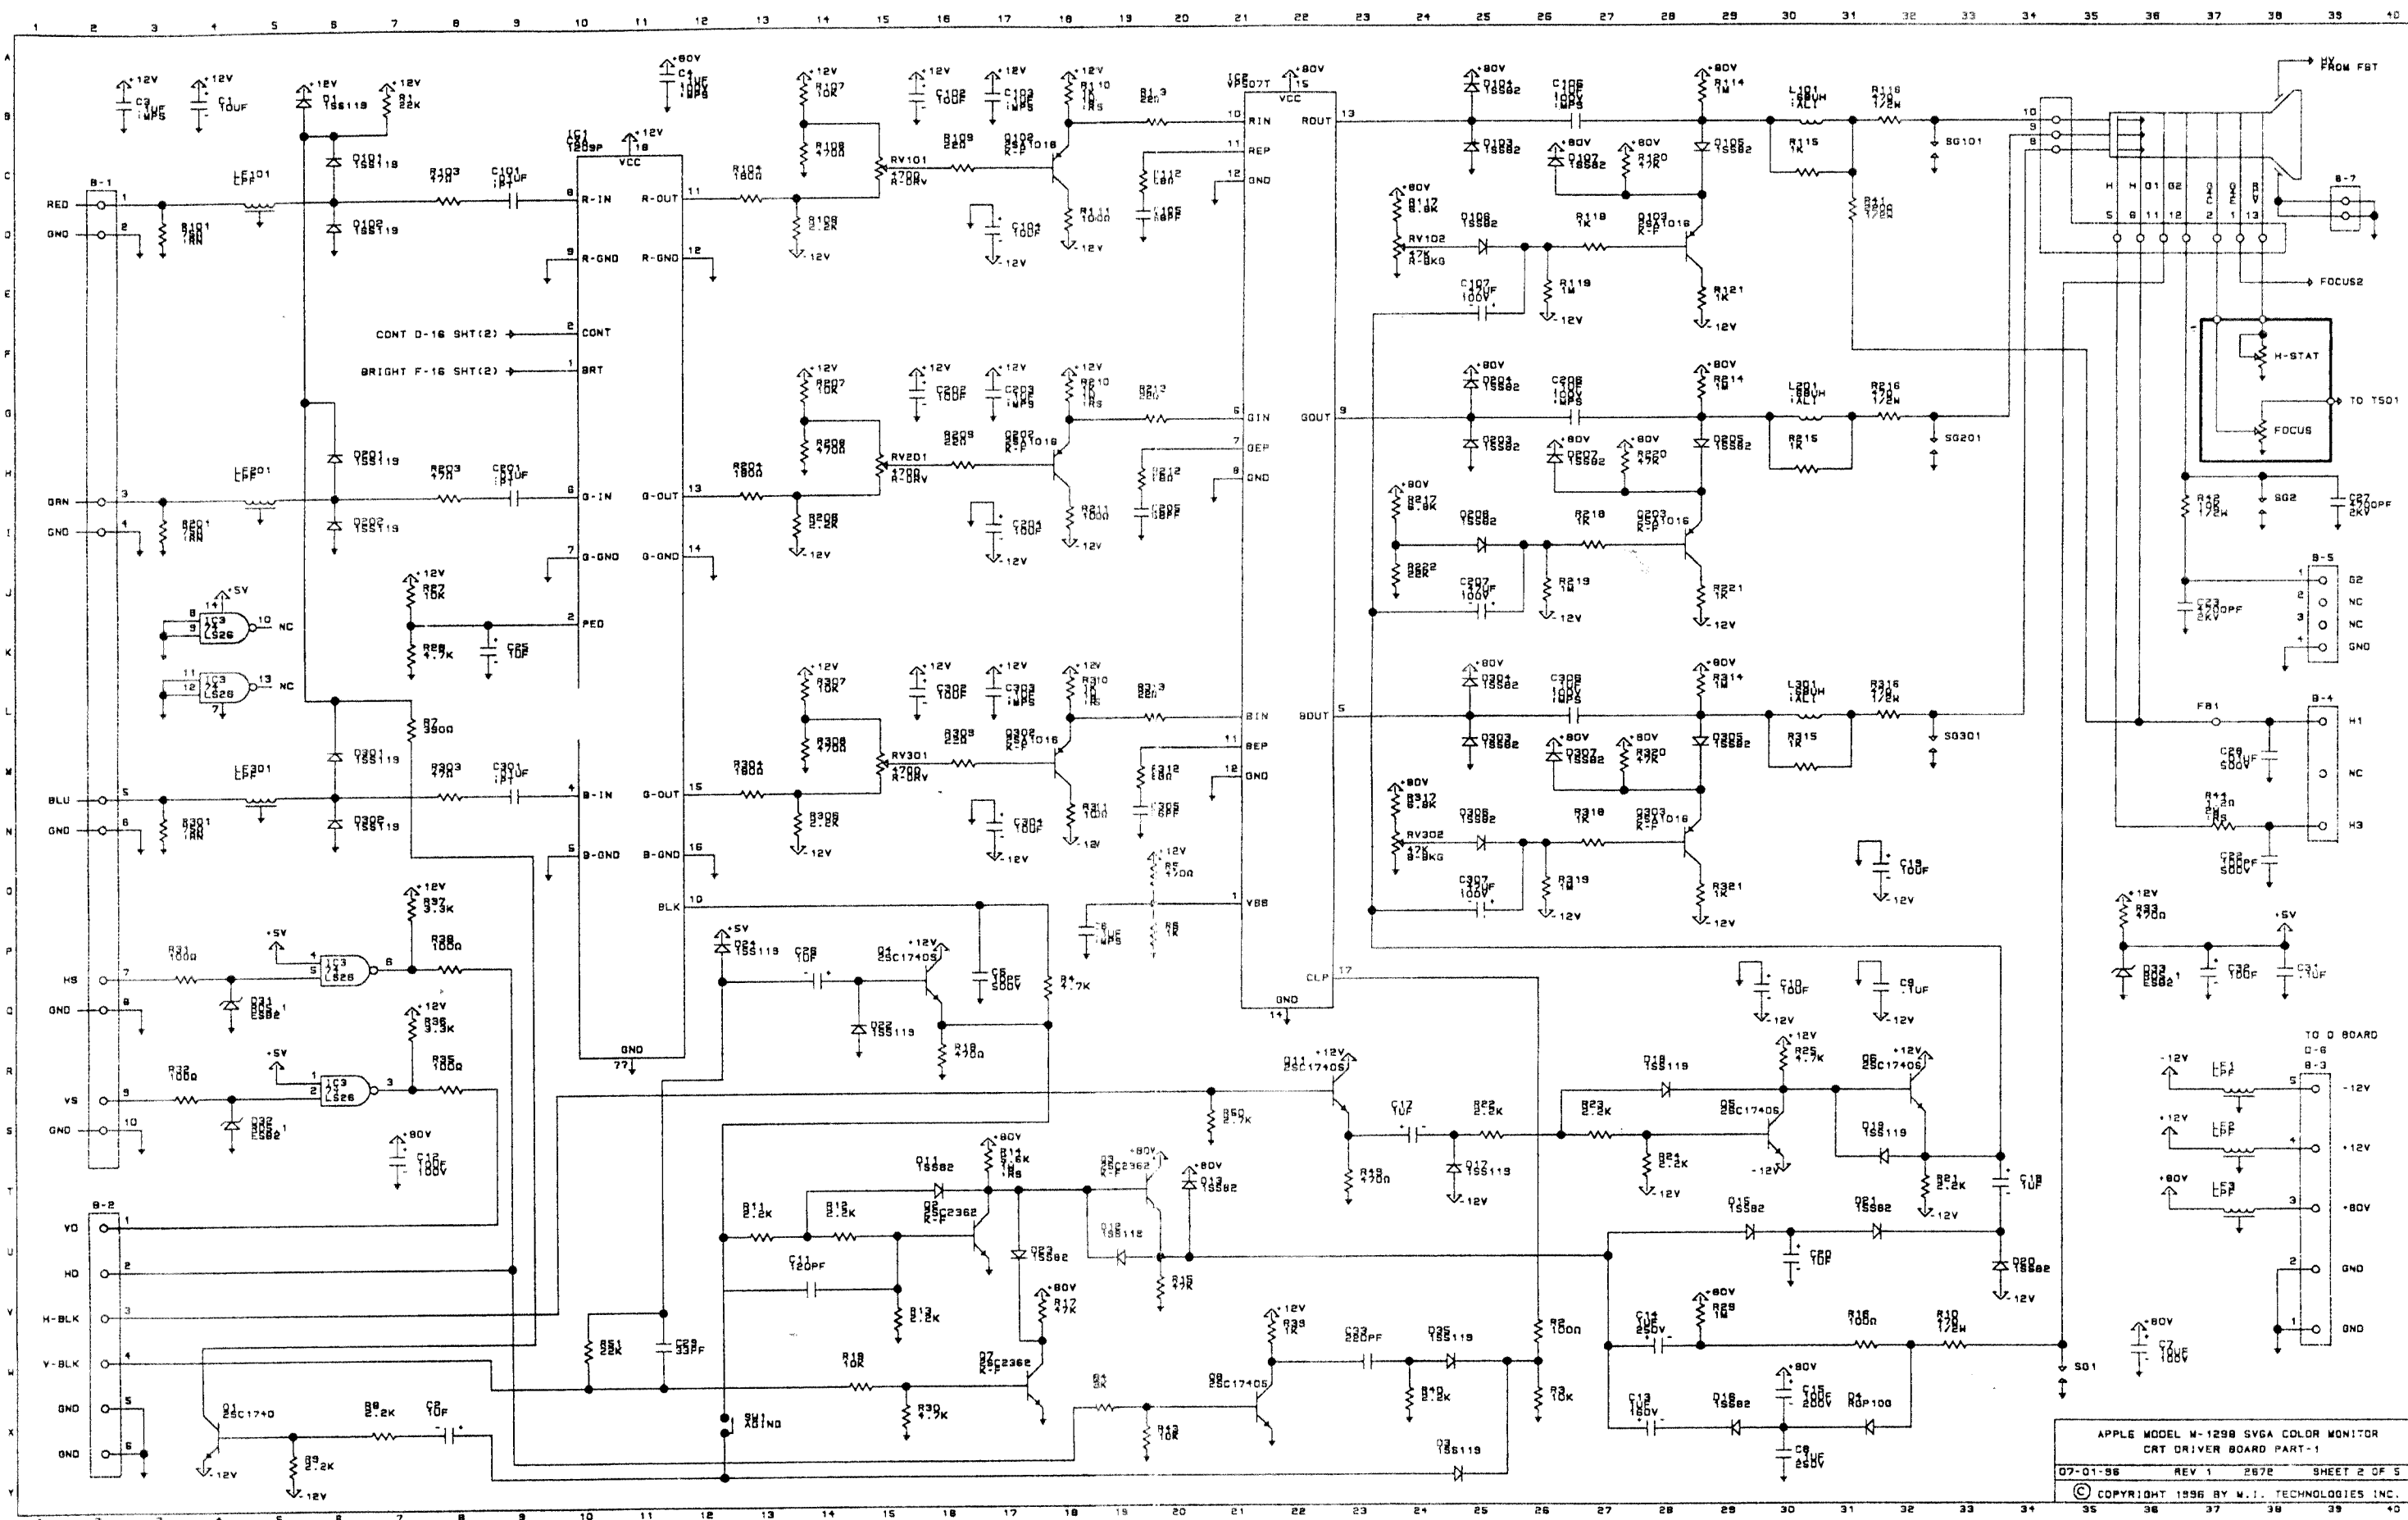

APPLE MODEL M-1298 5VGA COLOR MONITOR  
 POWER SUPPLY  
 07-01-86 REV 1 2672 SHEET 1 OF 5  
 © COPYRIGHT 1986 BY M.I. TECHNOLOGIES INC.

CONT D-16 SHT(2) → CONT  
 BRIGHT F-16 SHT(2) → BRT

APPLE MODEL M-1298 SVGA COLOR MONITOR  
 CRT DRIVER BOARD PART-1  
 07-01-96 REV 1 267E SHEET 2 OF 5  
 © COPYRIGHT 1996 BY M.I. TECHNOLOGIES INC.

APPLE MODEL M-1298 SVGA COLOR MONITOR  
 MAIN BOARD PART-2  
 07-01-96 REV 1 2672 SHEET 4 OF 4  
 © COPYRIGHT 1996 BY M.I. TECHNOLOGIES INC.

APPLE MODEL M-1298 SVGA COLOR MONITOR  
 CRT DRIVER BOARD PART-2  
 07-01-96 REV 1 2672 SHEET 5 OF 5  
 © COPYRIGHT 1996 BY M.I. TECHNOLOGIES INC.