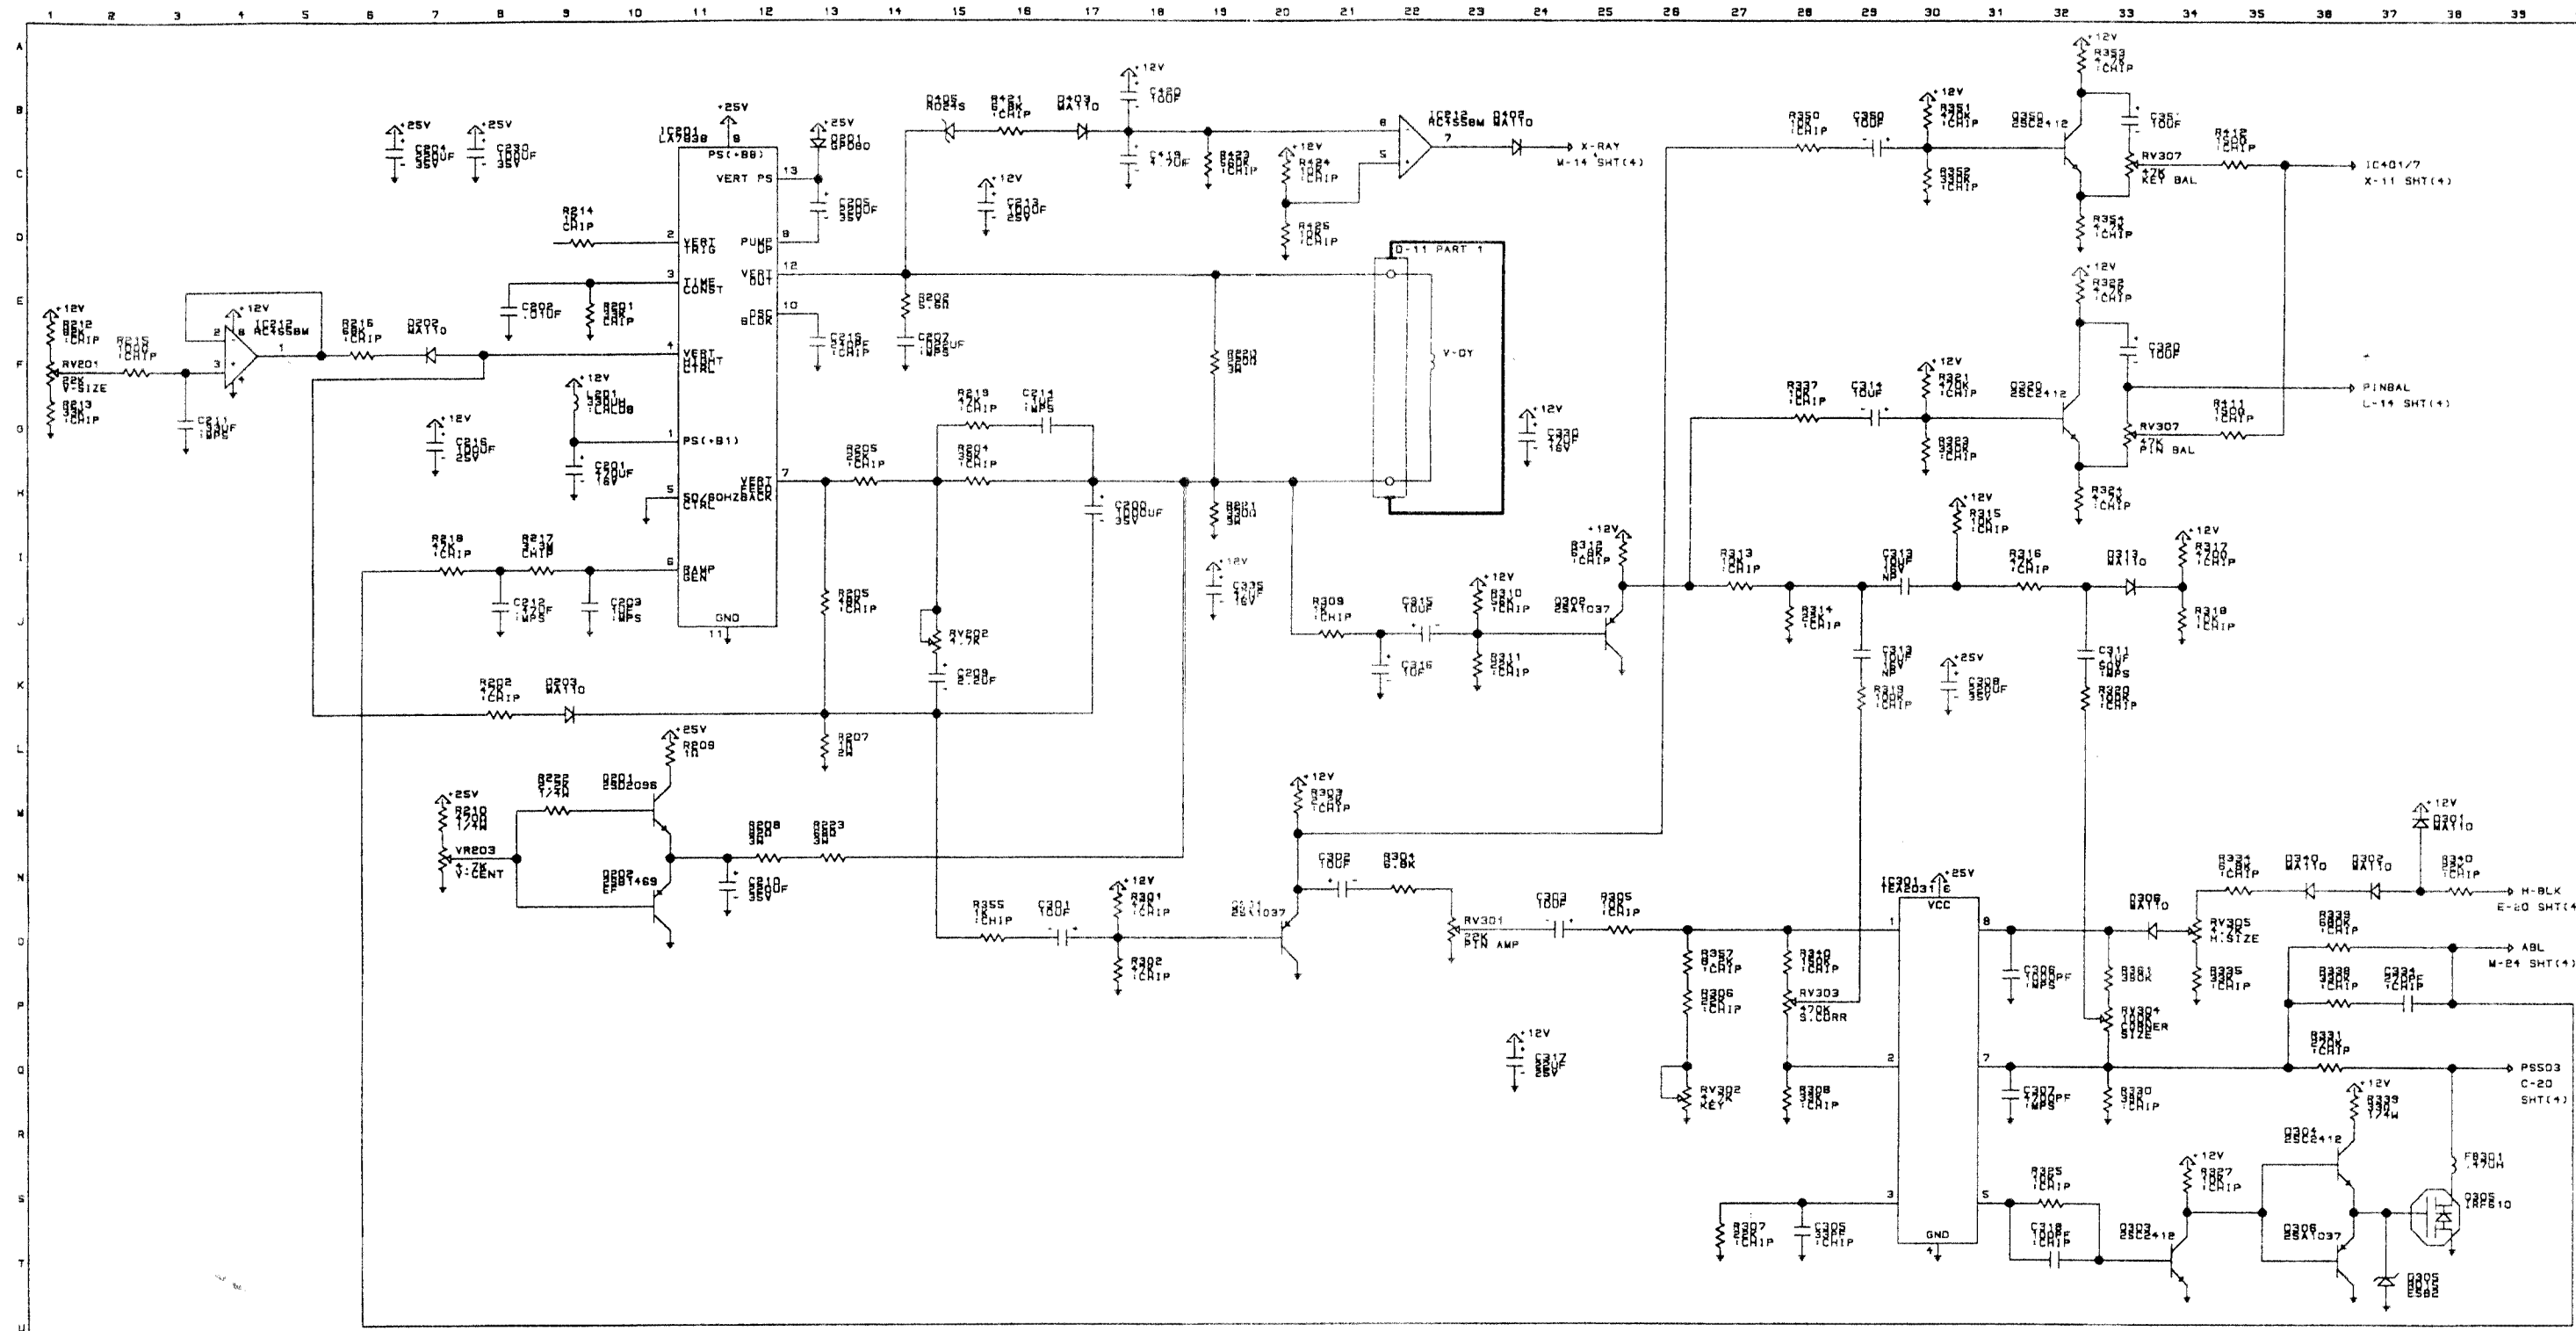

APPLE MODEL M-1298 5VGA COLOR MONITOR  
 POWER SUPPLY  
 07-01-86 REV 1 2672 SHEET 1 OF 5  
 © COPYRIGHT 1986 BY M.I. TECHNOLOGIES INC.

CONT D-16 SHT(2) → CONT  
 BRIGHT F-16 SHT(2) → BRT

APPLE MODEL M-1298 SVGA COLOR MONITOR  
 CRT DRIVER BOARD PART-1  
 07-01-96 REV 1 267E SHEET 2 OF 5  
 © COPYRIGHT 1996 BY M.I. TECHNOLOGIES INC.

APPLE MODEL M-1298 SVGA COLOR MONITOR  
 MAIN BOARD PART-2  
 07-01-96 REV 1 2672 SHEET 4 OF 4  
 © COPYRIGHT 1996 BY M.I. TECHNOLOGIES INC.

APPLE MODEL M-1298 SVGA COLOR MONITOR  
 CRT DRIVER BOARD PART-2  
 07-01-96 REV 1 2672 SHEET 5 OF 5  
 © COPYRIGHT 1996 BY M.I. TECHNOLOGIES INC.