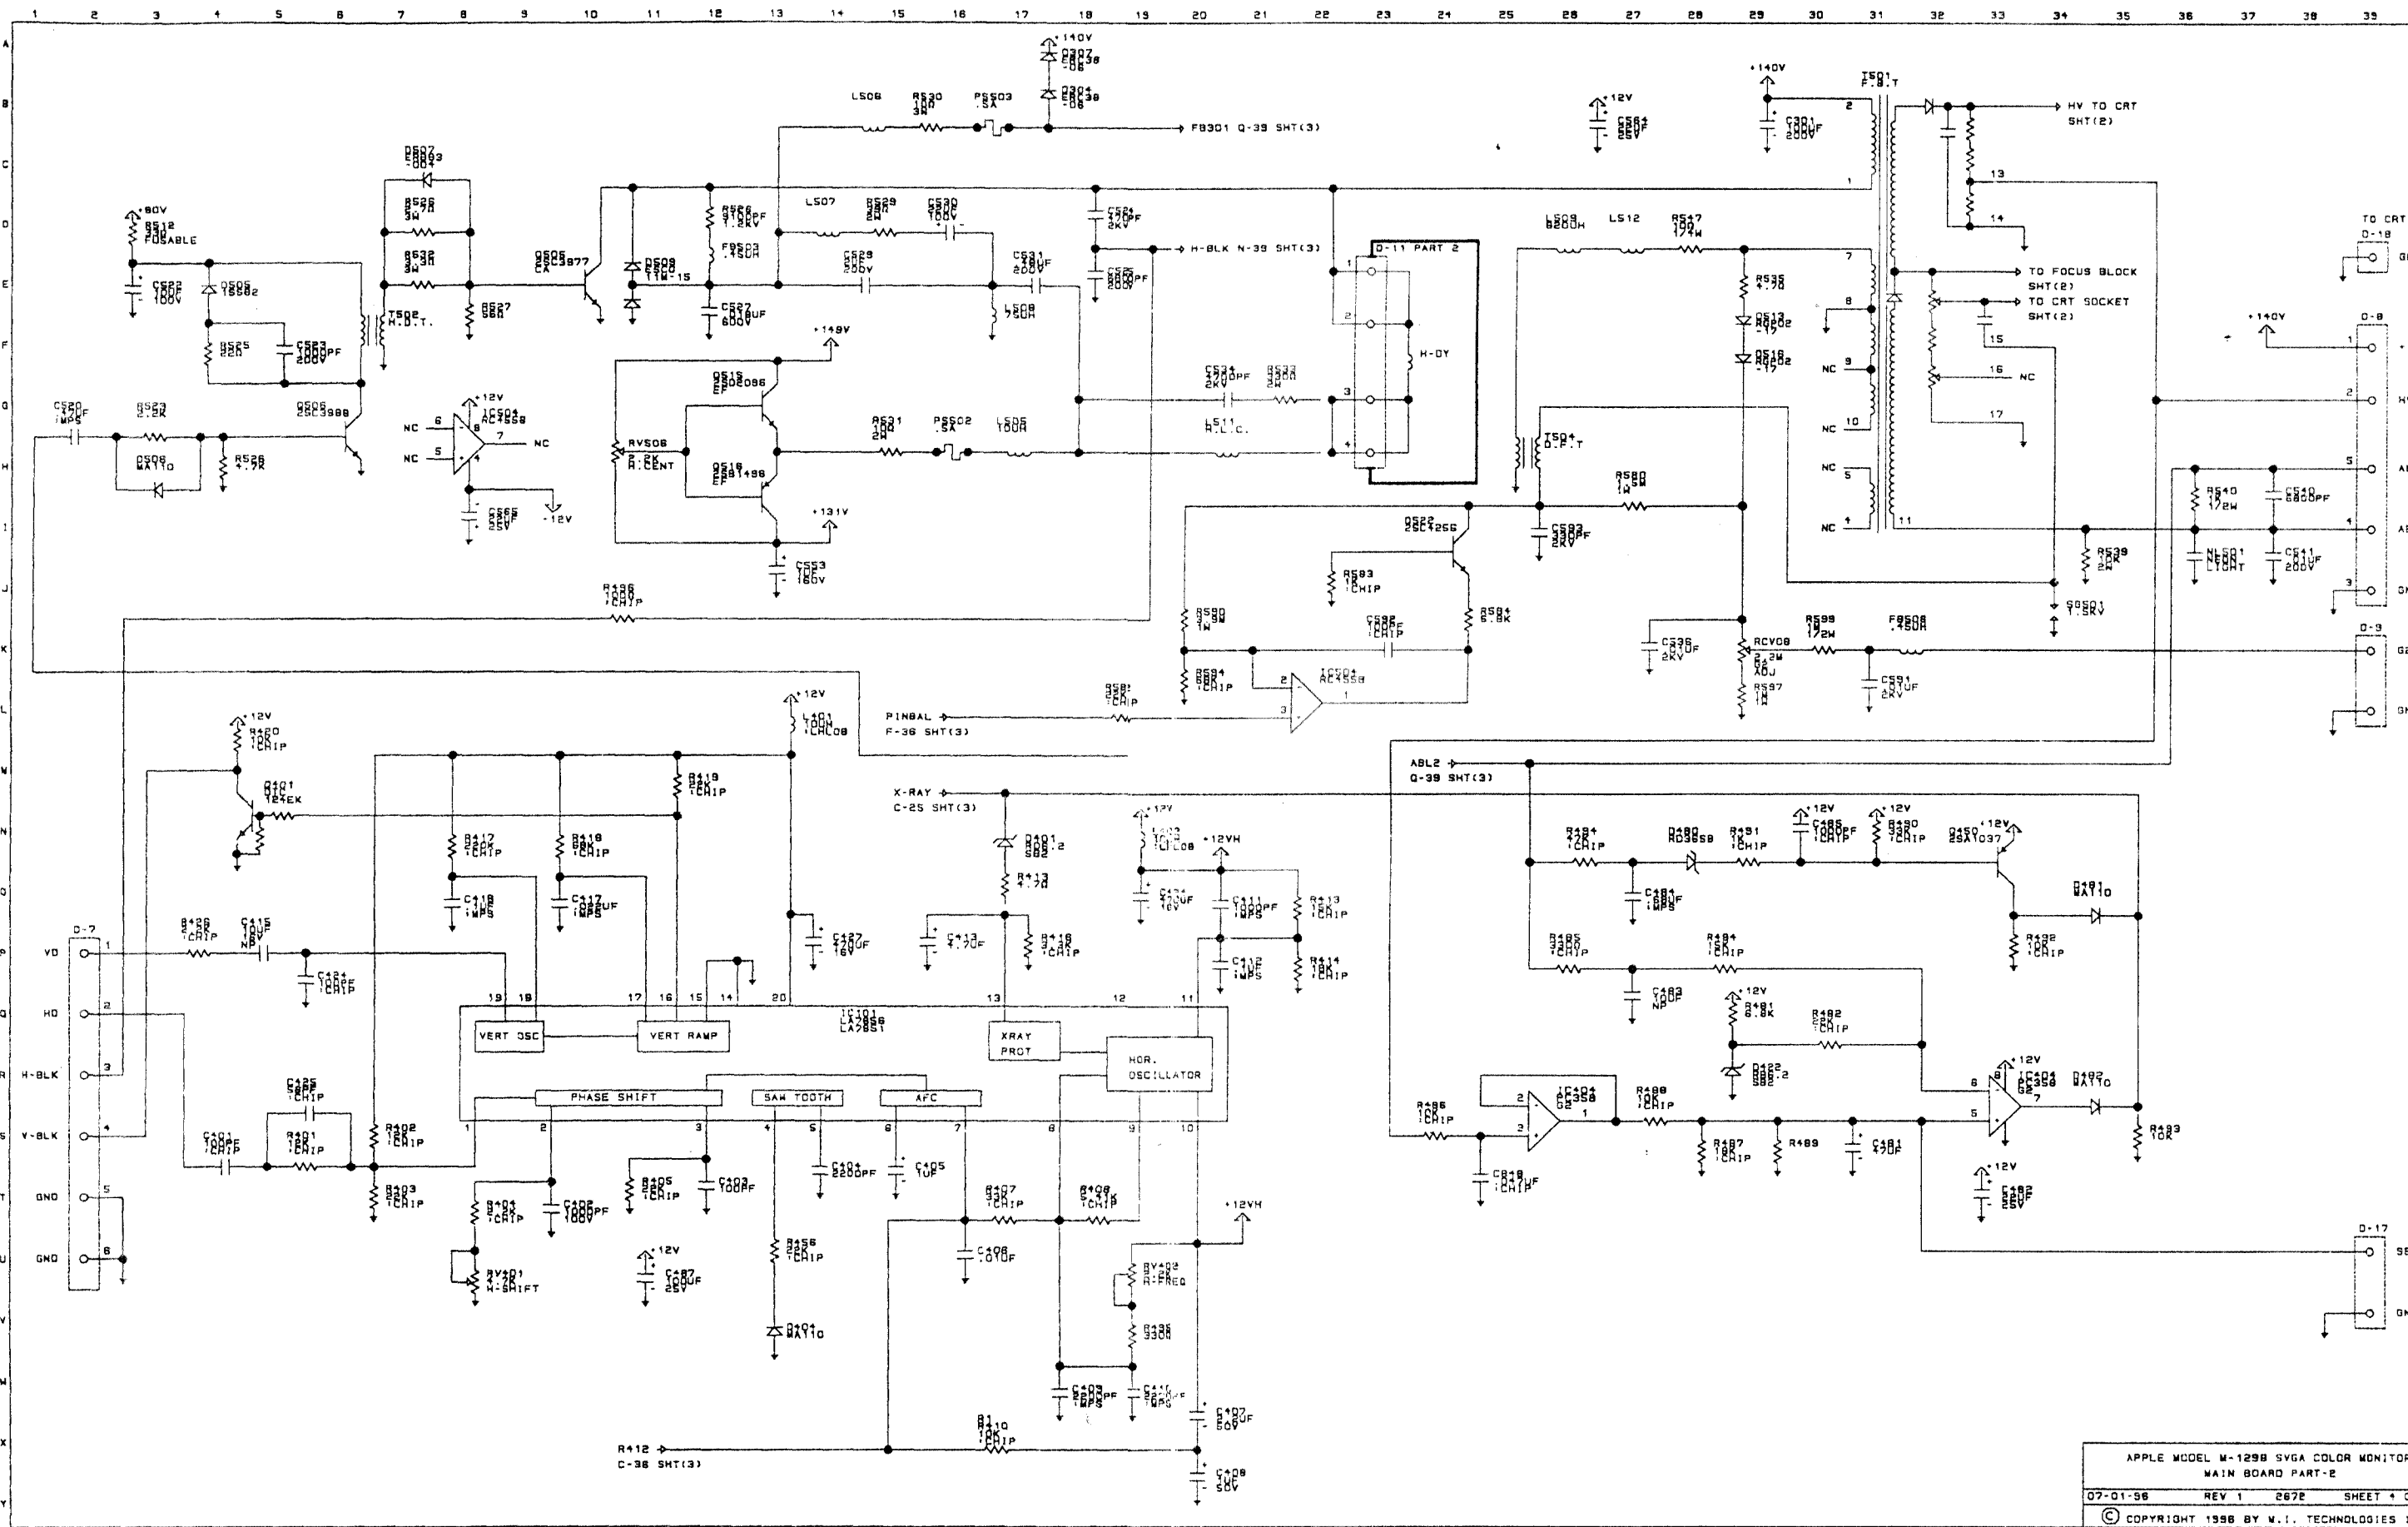

APPLE MODEL M-1298 5VGA COLOR MONITOR  
 POWER SUPPLY  
 07-01-86 REV 1 2672 SHEET 1 OF 5  
 © COPYRIGHT 1986 BY M.I. TECHNOLOGIES INC.

CONT D-16 SHT(2) → CONT  
 BRIGHT F-16 SHT(2) → BRT

APPLE MODEL M-1298 SVGA COLOR MONITOR  
 CRT DRIVER BOARD PART-1  
 07-01-96 REV 1 267E SHEET 2 OF 5  
 © COPYRIGHT 1996 BY M.I. TECHNOLOGIES INC.

APPLE MODEL M-1298 SVGA COLOR MONITOR  
 MAIN BOARD PART-2  
 07-01-96 REV 1 2672 SHEET 4 OF 4  
 © COPYRIGHT 1996 BY M.I. TECHNOLOGIES INC.

APPLE MODEL M-1298 SVGA COLOR MONITOR  
 CRT DRIVER BOARD PART-2  
 07-01-96 REV 1 2672 SHEET 5 OF 5  
 © COPYRIGHT 1996 BY M.I. TECHNOLOGIES INC.